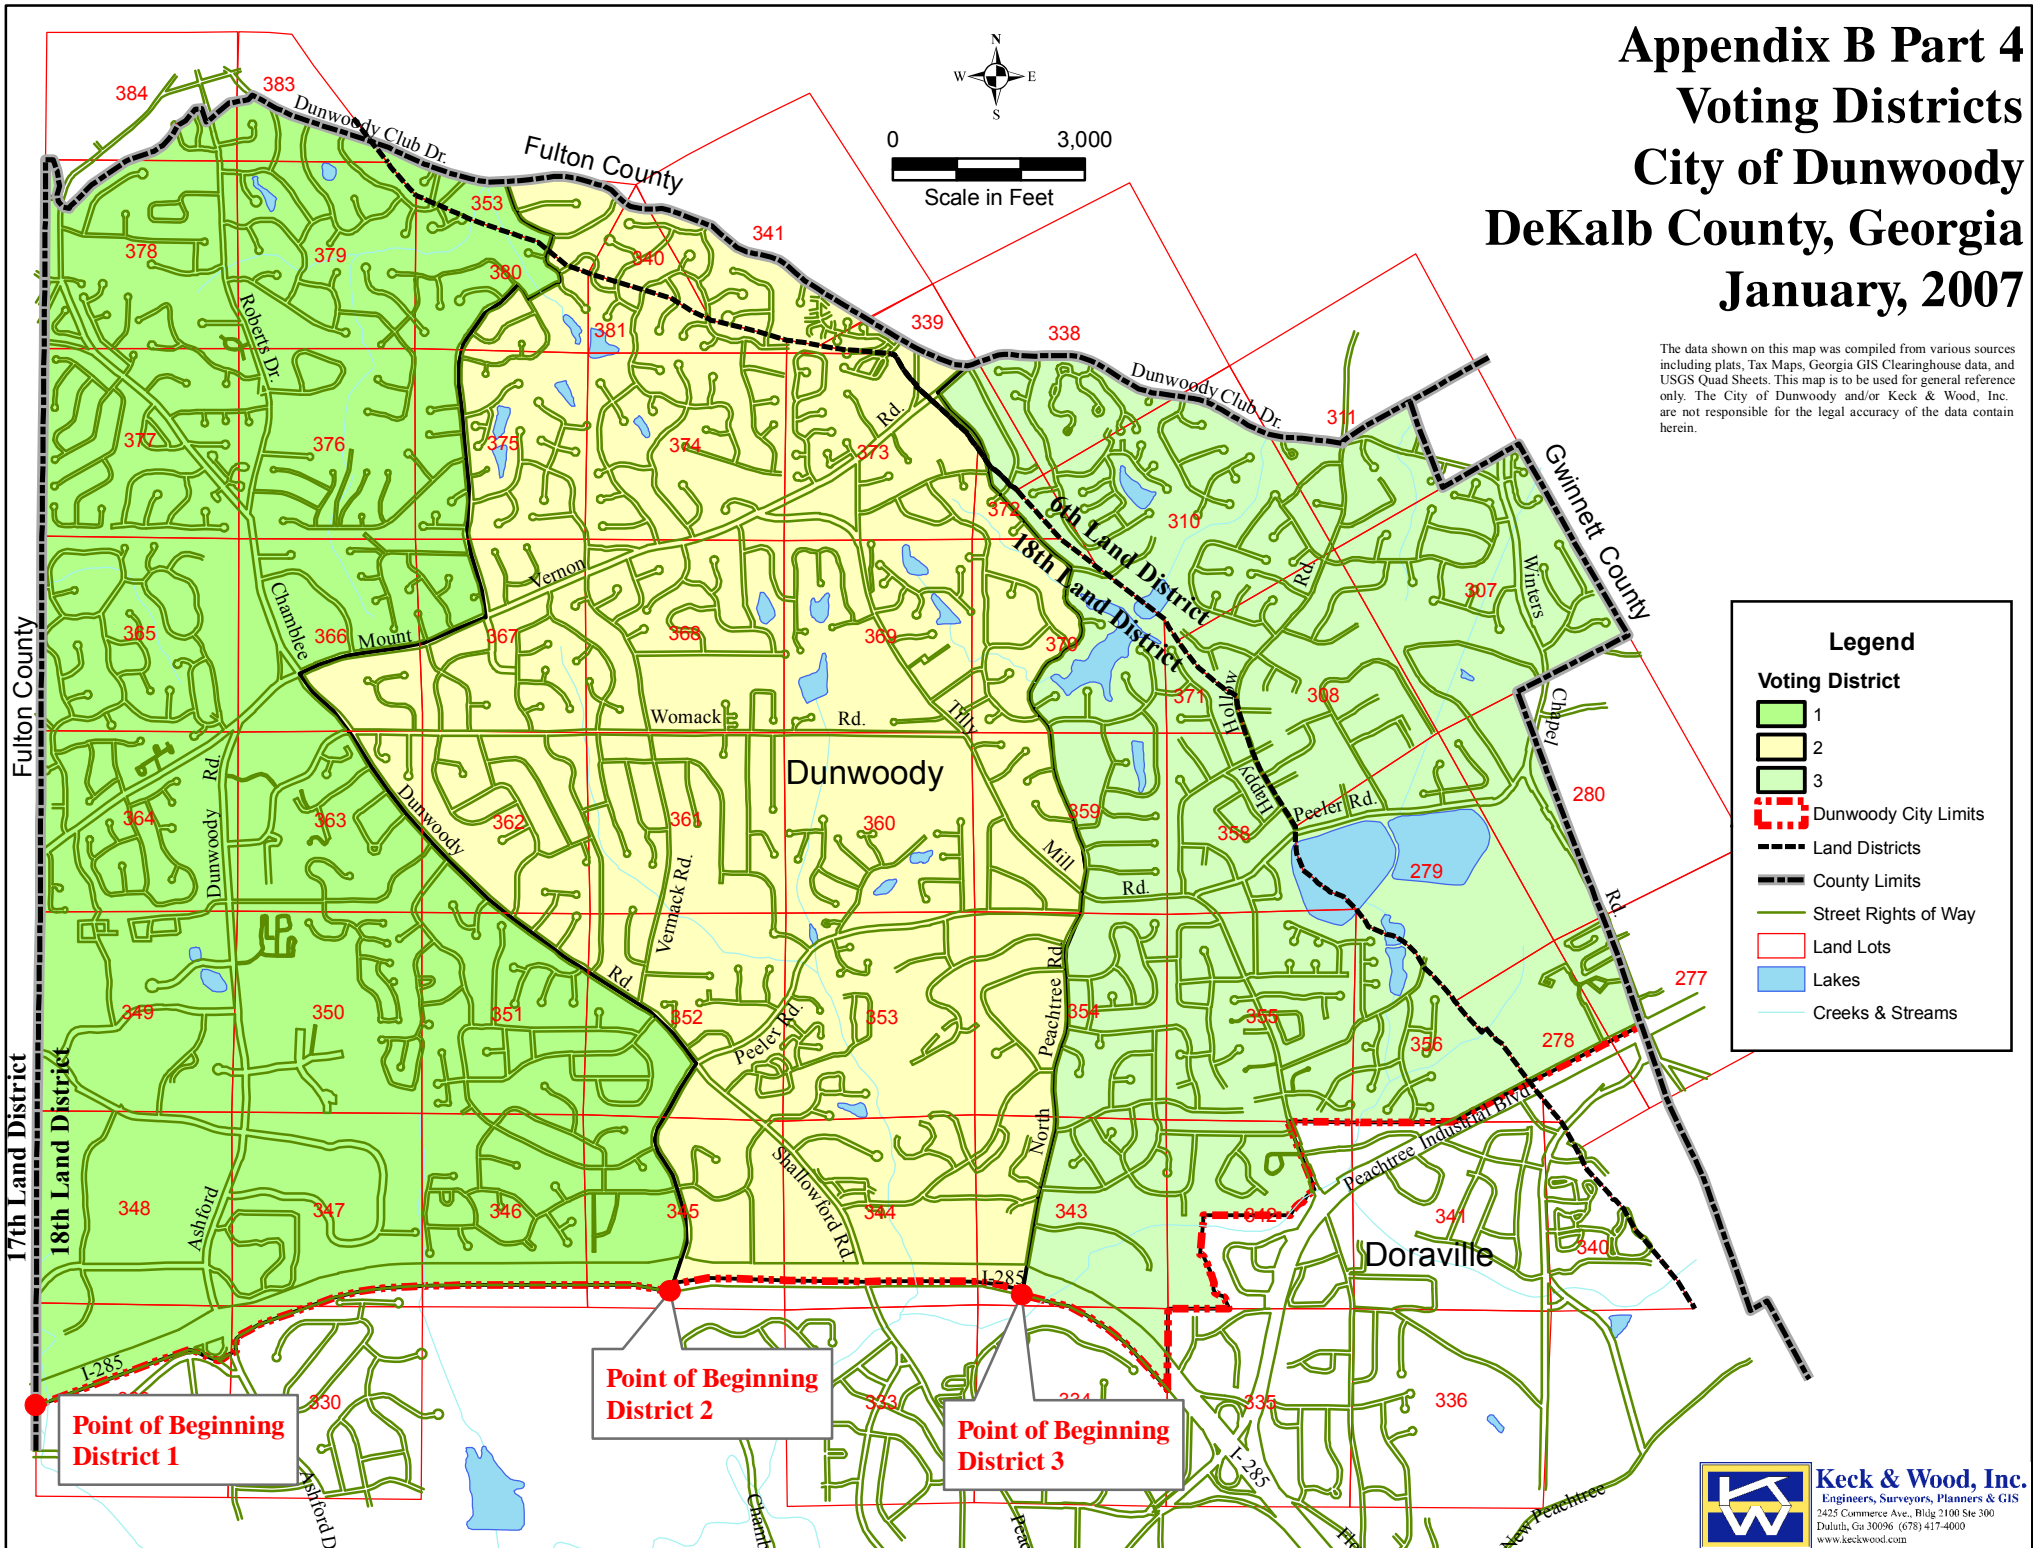

# Appendix B Part 4 Voting Districts City of Dunwoody DeKalb County, Georgia January, 2007

The data shown on this map was compiled from various sources including plats, Tax Maps, Georgia GIS Clearinghouse data, and USGS Quad Sheets. This map is to be used for general reference only. The City of Dunwoody and/or Keck & Wood, Inc. are not responsible for the legal accuracy of the data contain herein.

**Point of Beginning  
District 1**

**Point of Beginning  
District 2**

**Point of Beginning  
District 3**