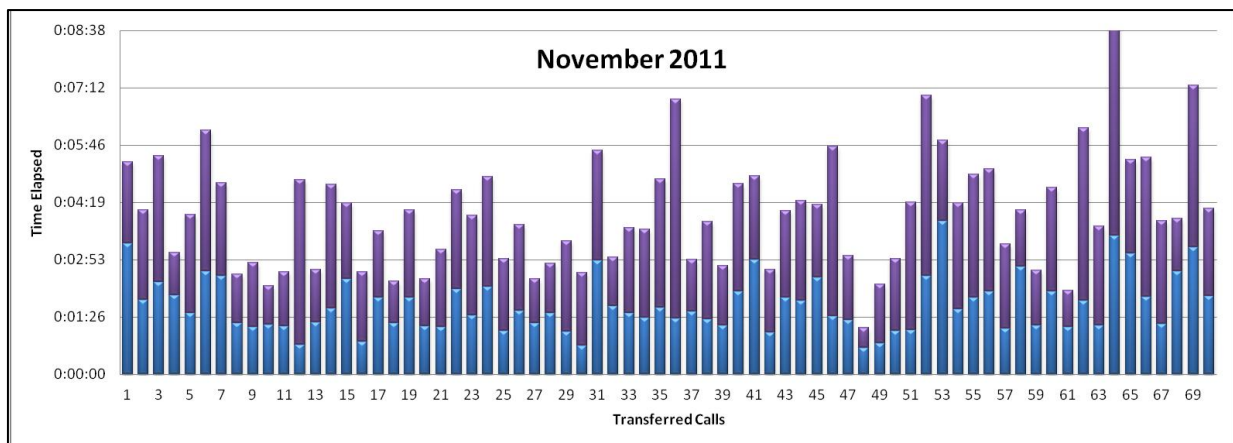

For the month of November, ChatComm transferred 298 calls to DeKalb County, including many calls from unincorporated DeKalb County. During the same period, DeKalb County responded to 314 fire and/or emergency medical incidents in the City of Dunwoody. Of these calls, only 70 can be traced as transfers from ChatComm to DeKalb County based on chronology matching this transfer pattern and a verifiable address indicating the same incident. The attached chart includes the call times as requested by Councilman Ross.

For these calls, the median amount of time elapsed from the call is created in ChatComm until the call is created in DeKalb County is 1 minute and 36 seconds. The median amount of time elapsed from when the call is created in DeKalb until all fire and EMS equipment is fully dispatched is 2 minutes and ten seconds.

These times do not illustrate when emergency equipment is first dispatched to the scene. For any call requiring fire or emergency medical services, as soon as the address is determined, a Dunwoody Police Officer is dispatched to the scene. Likewise, the “dispatch” time from DeKalb does not include the “pre-alert” DeKalb uses to begin “rolling” equipment to an emergency once they have confirmed the address and nature of the emergency. With that in mind, the following graph visualizes the time elapsed from when the call enters ChatComm until all fire and EMS equipment is fully dispatched.