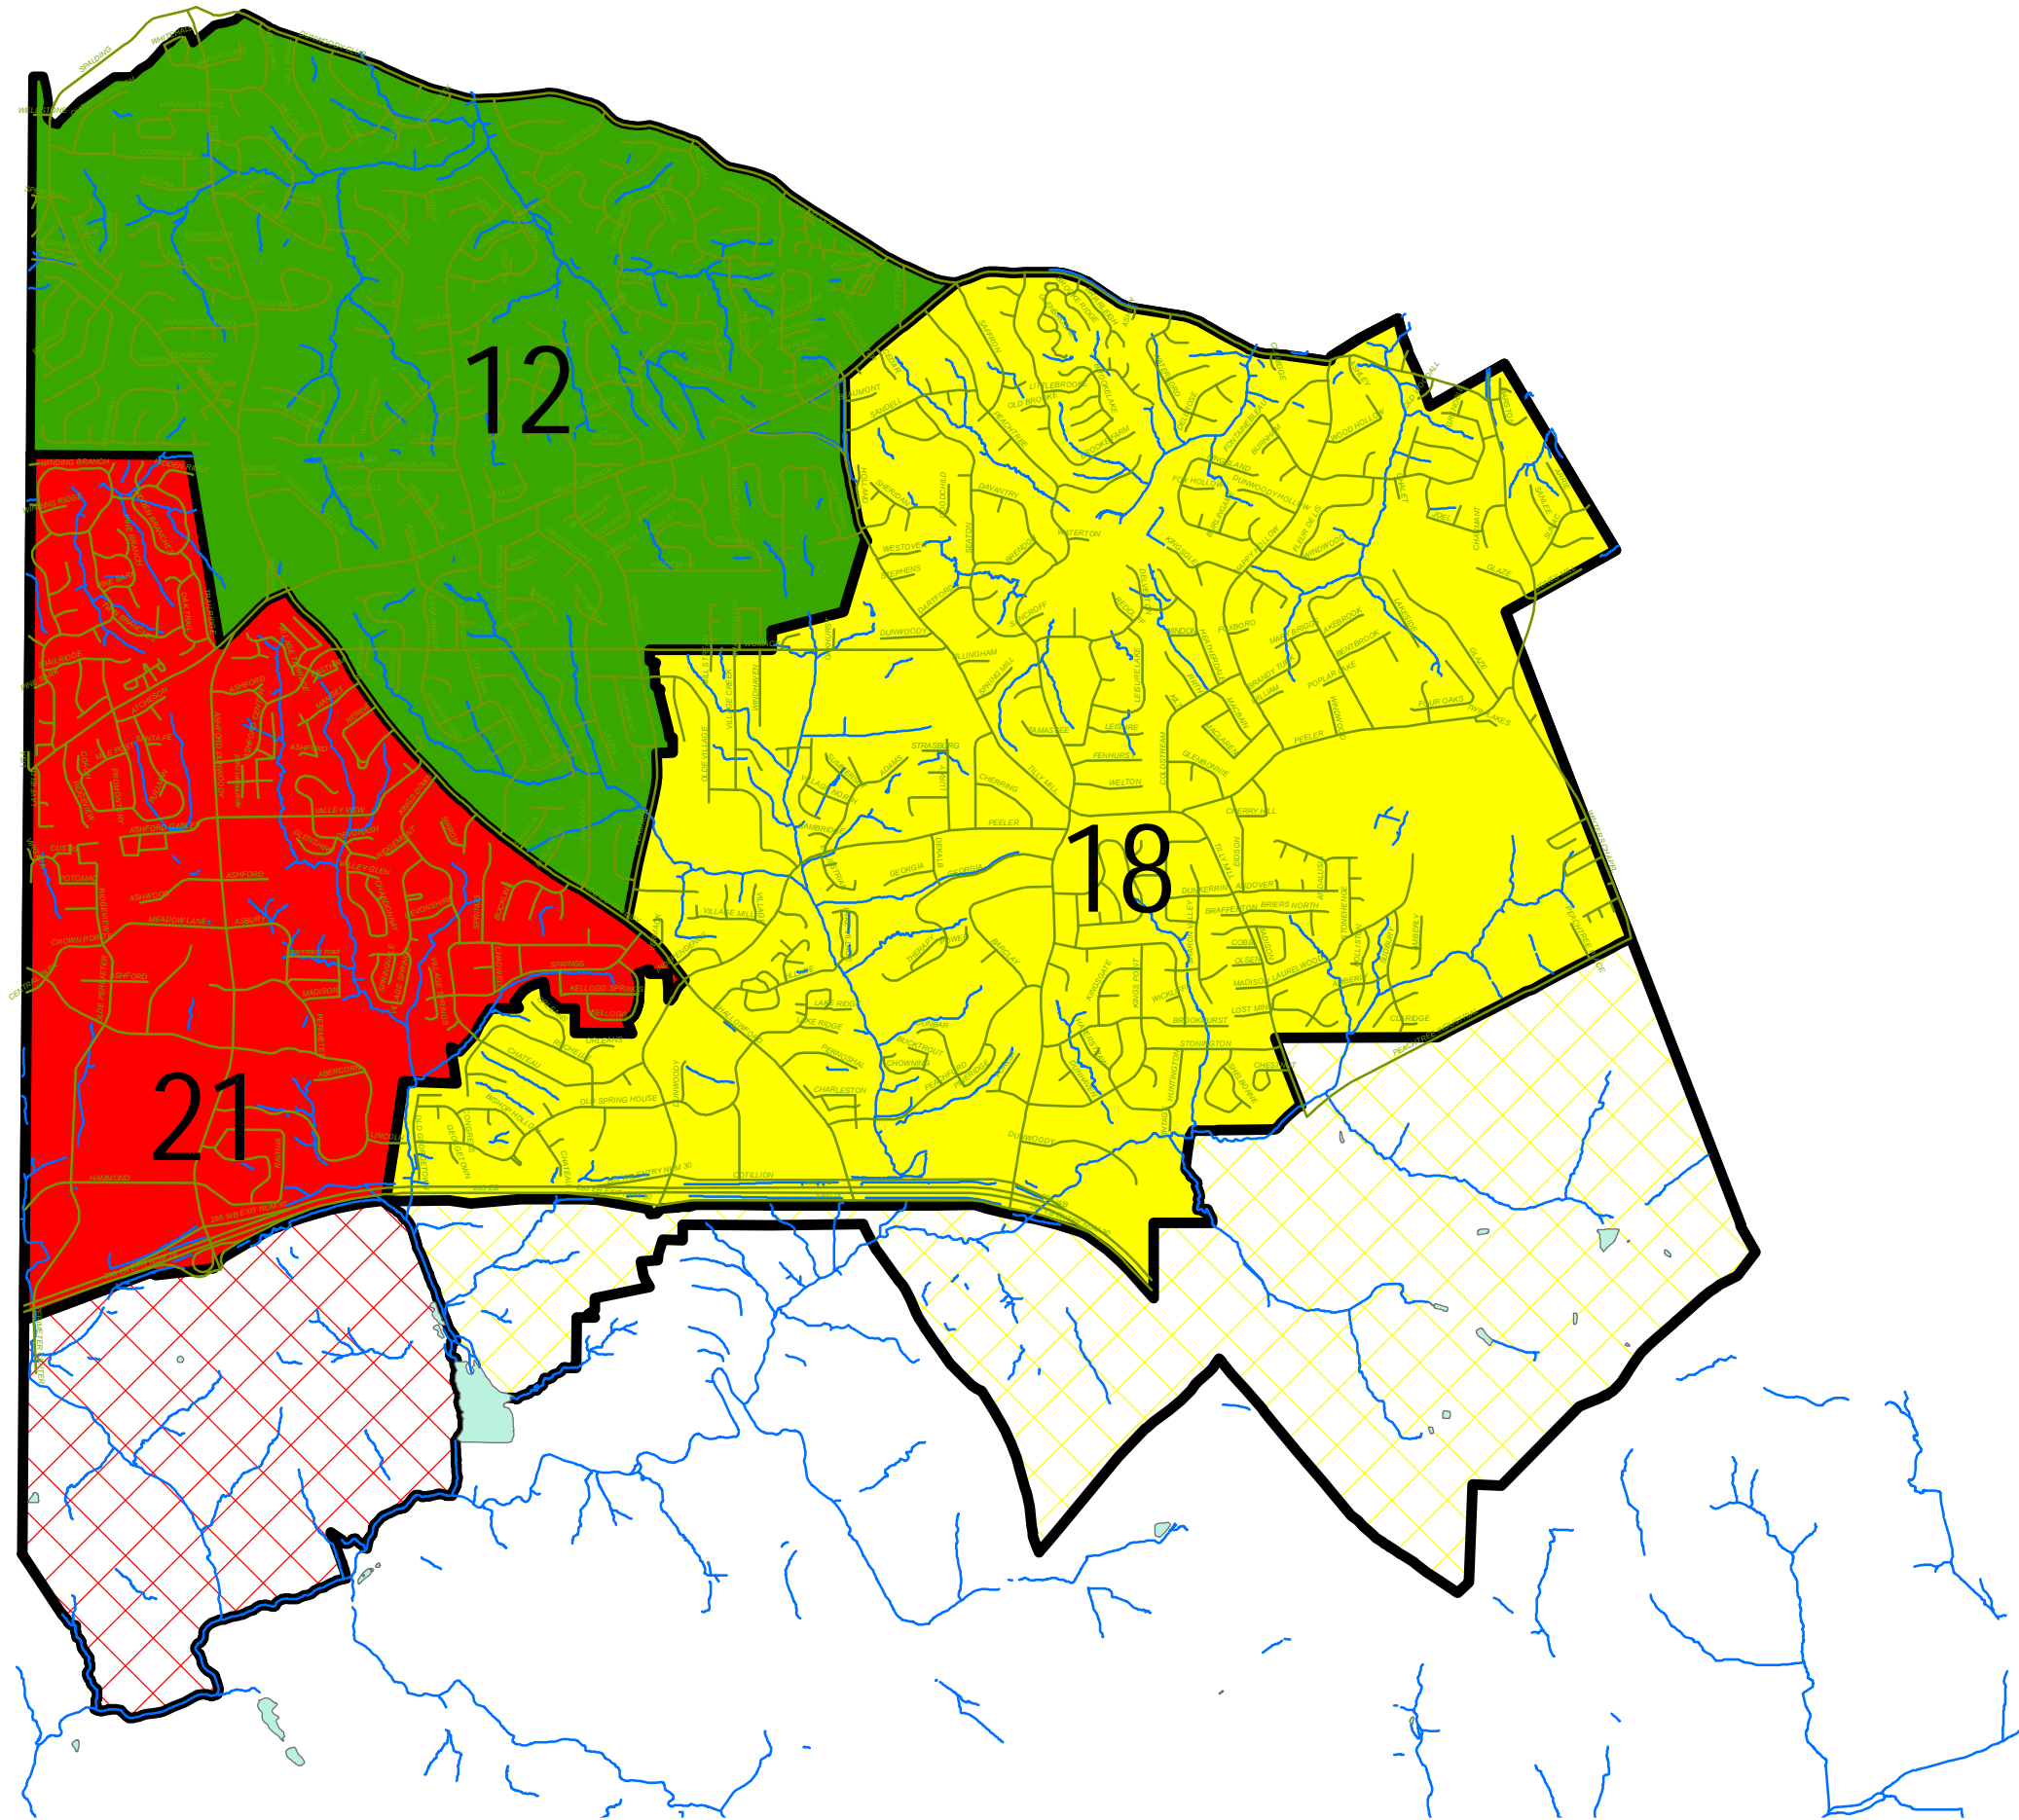

Fire Station Service Area Inside City of Dunwoody

FireStaNum

- 12
- 18
- 21

Fire Station Service Area Outside City Limits

FireStaNum

- 12
- 18
- 21

Lakes

City_Limits_2009_10_01

0375501,500,250,000

Feet

Copyright 2009 City of Dunwoody, Georgia
All Rights Reserved

Notes: