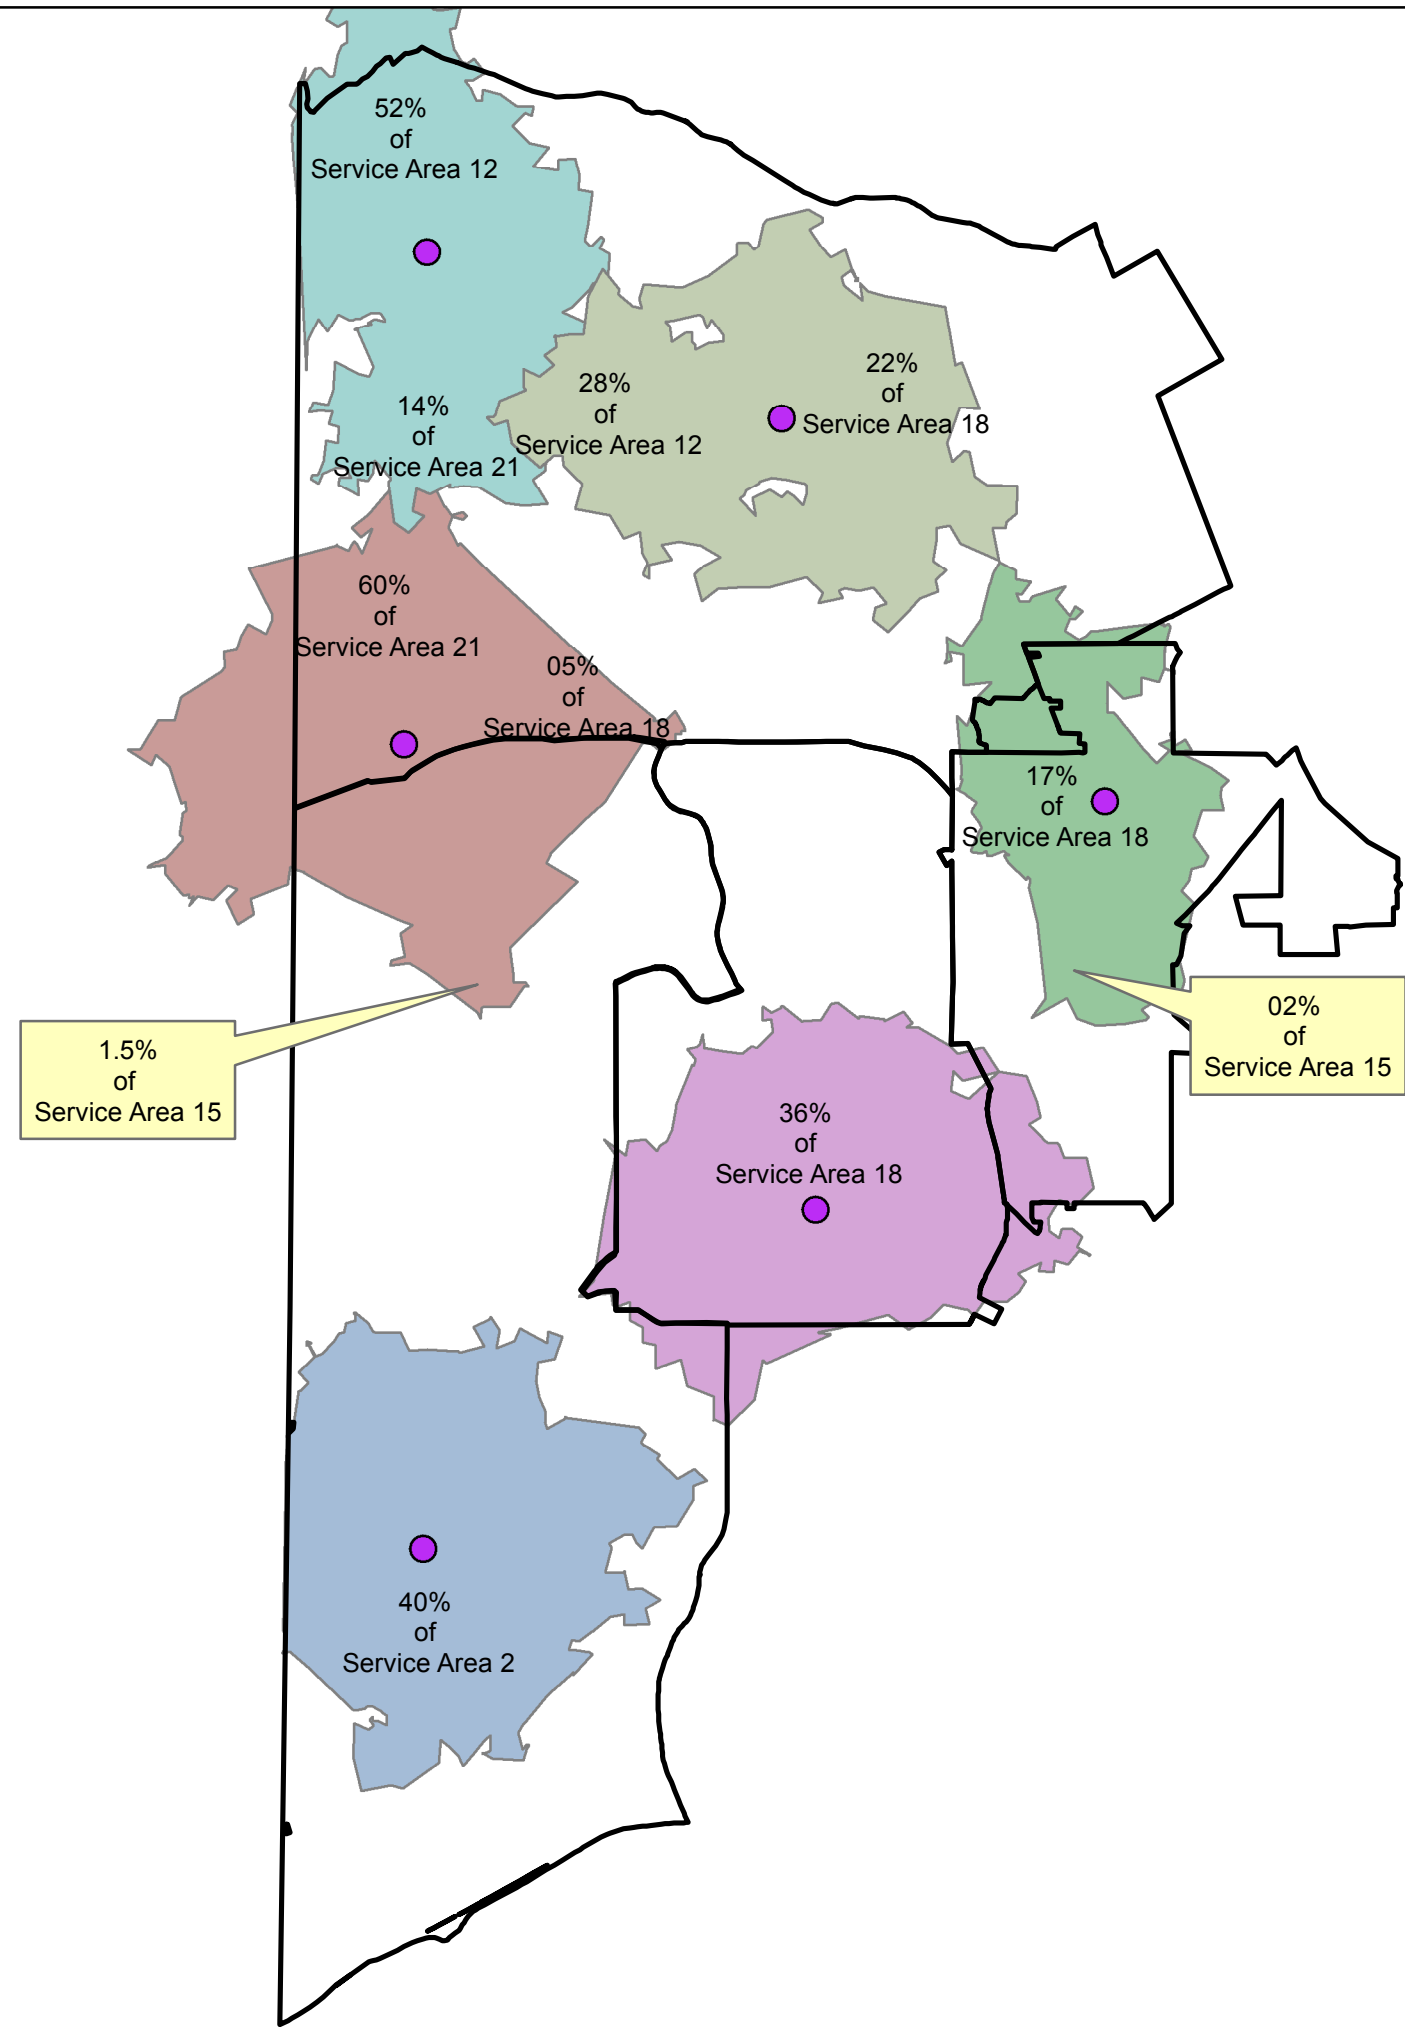

Map of

City of Dunwoody
Fire Department 1.5 Mile Radius
Response Map
3

February 2013

Legend

Fire Response Areas

Fire Stations

-  18
-  15
-  02
-  21
-  12
-  Proposed

0 0.20.4 0.8 1.2 1.6 Miles