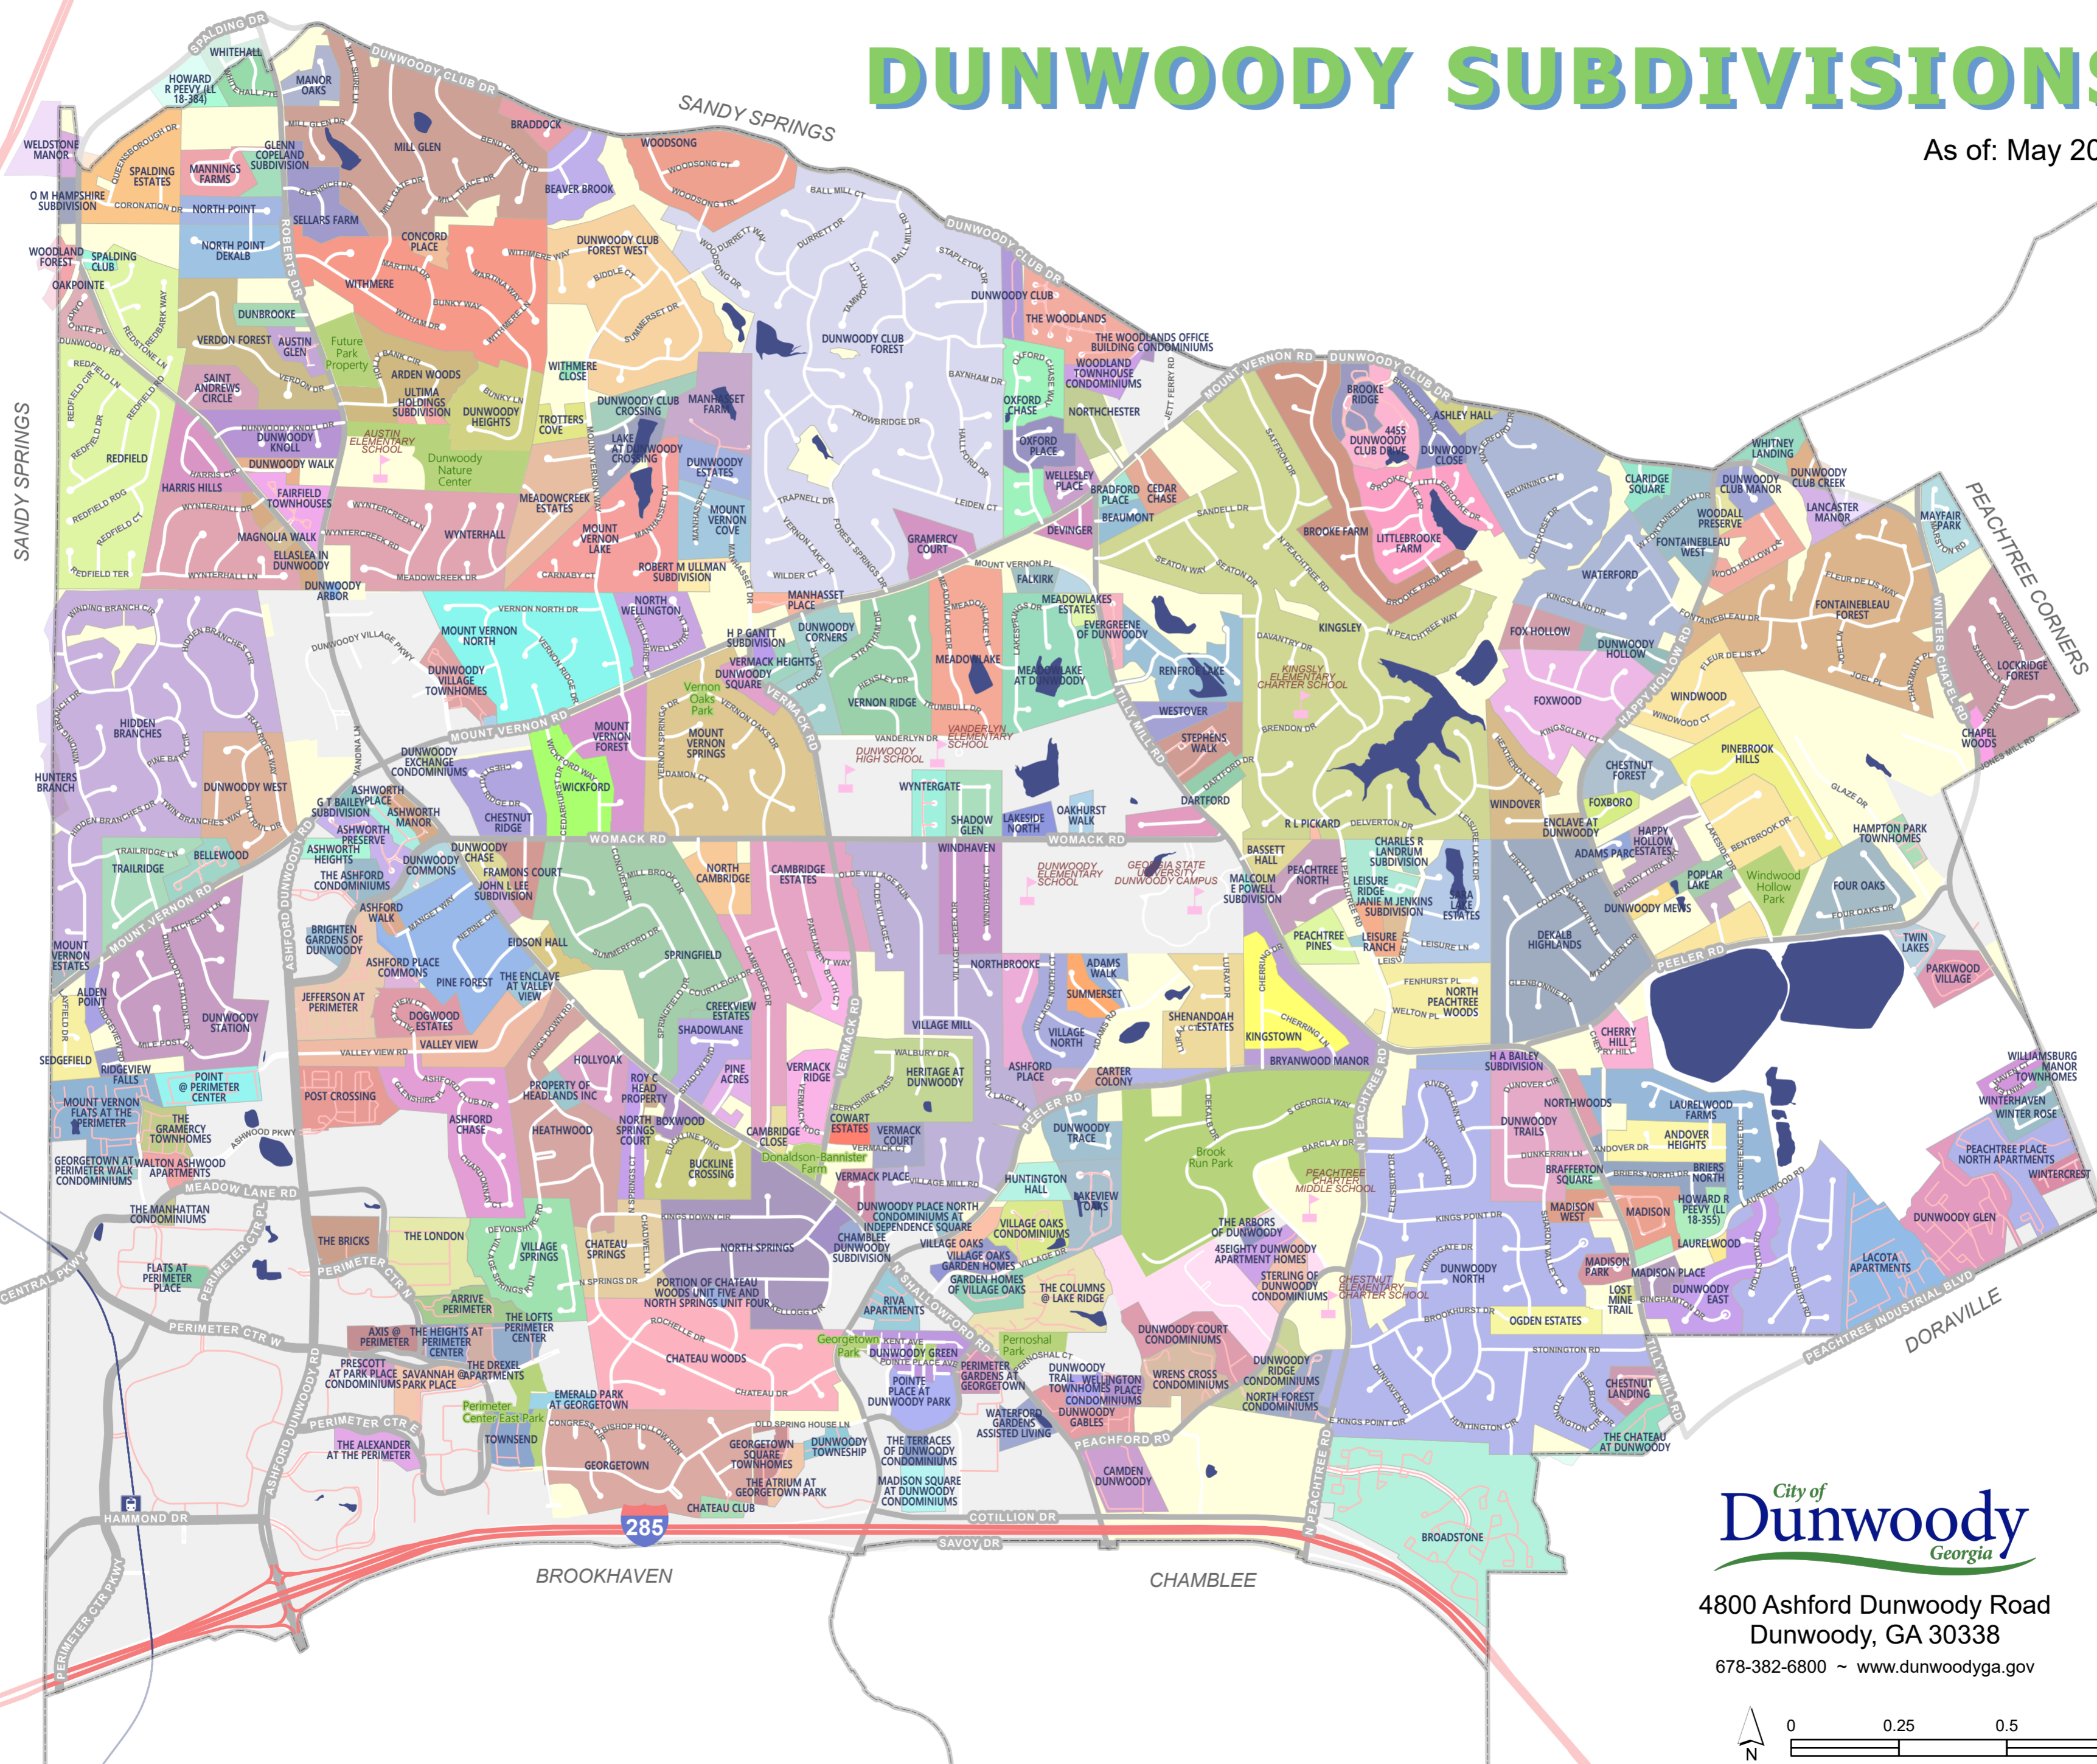

DUNWOODY SUBDIVISIONS

As of: May 2018

400

285

- MARTA Station
- Highway
- Major Road
- Local
- Private Road
- Parks
- School

City of
Dunwoody
Georgia

4800 Ashford Dunwoody Road
Dunwoody, GA 30338
678-382-6800 ~ www.dunwoodyga.gov