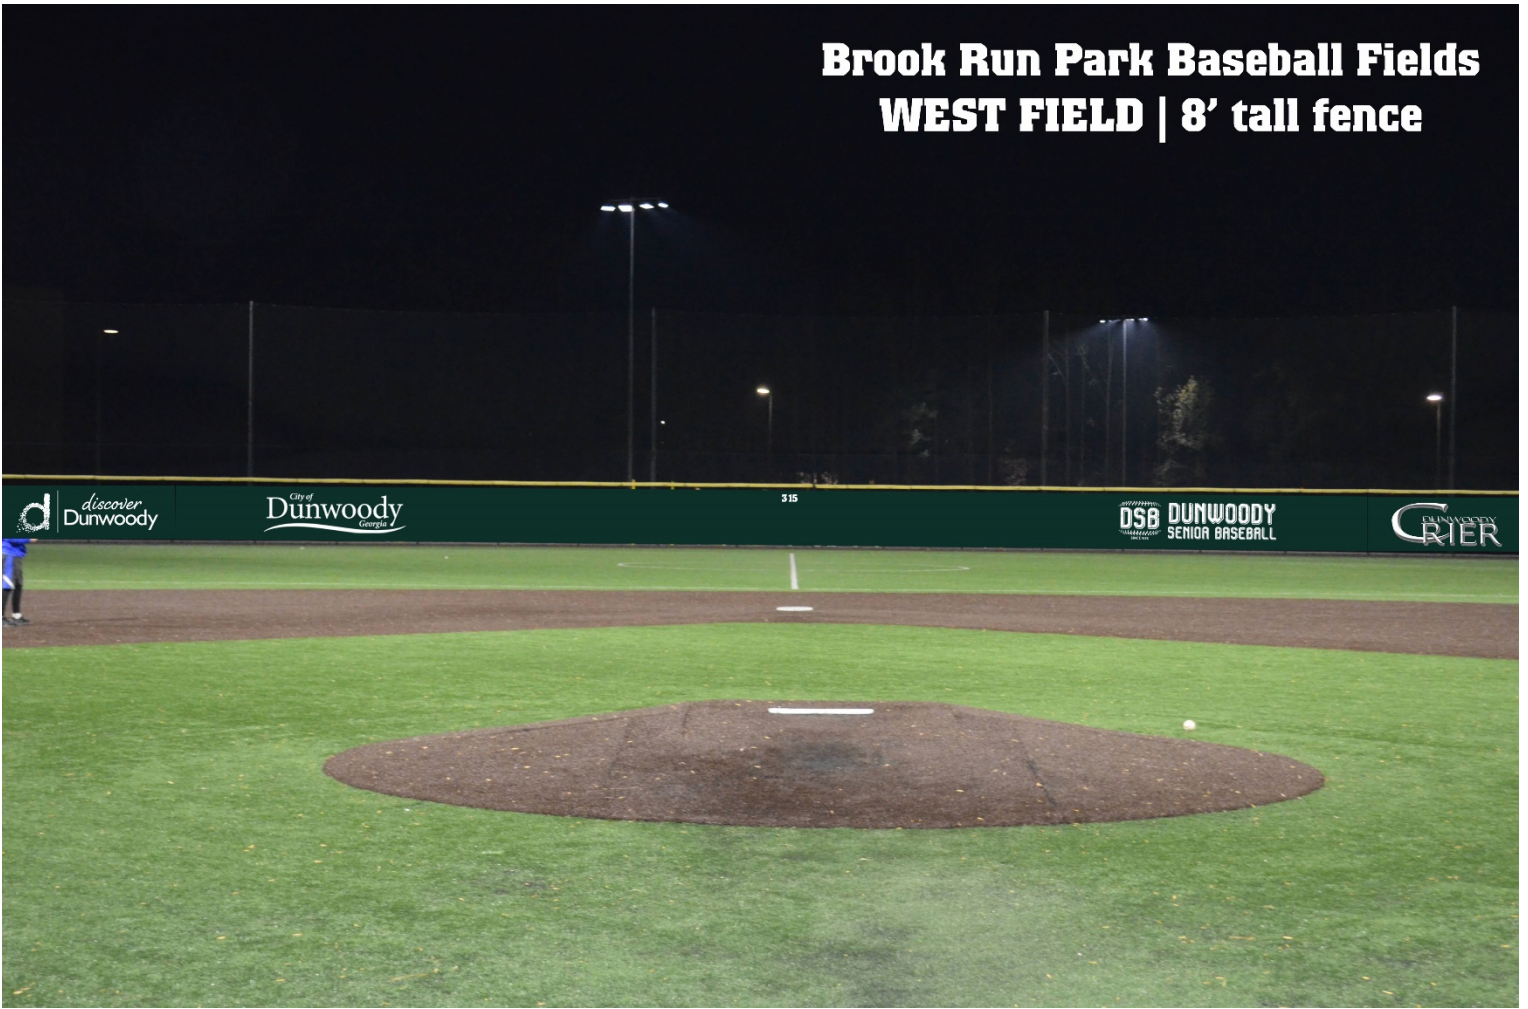

**Brook Run Park Baseball Fields
EAST FIELD | 6' tall fence**

Figure 1: East Field-Center Field View

Figure 2: East Field-Left Field View

Figure 3: East Field-Right Field View

Brook Run Park Baseball Fields WEST FIELD | 8' tall fence