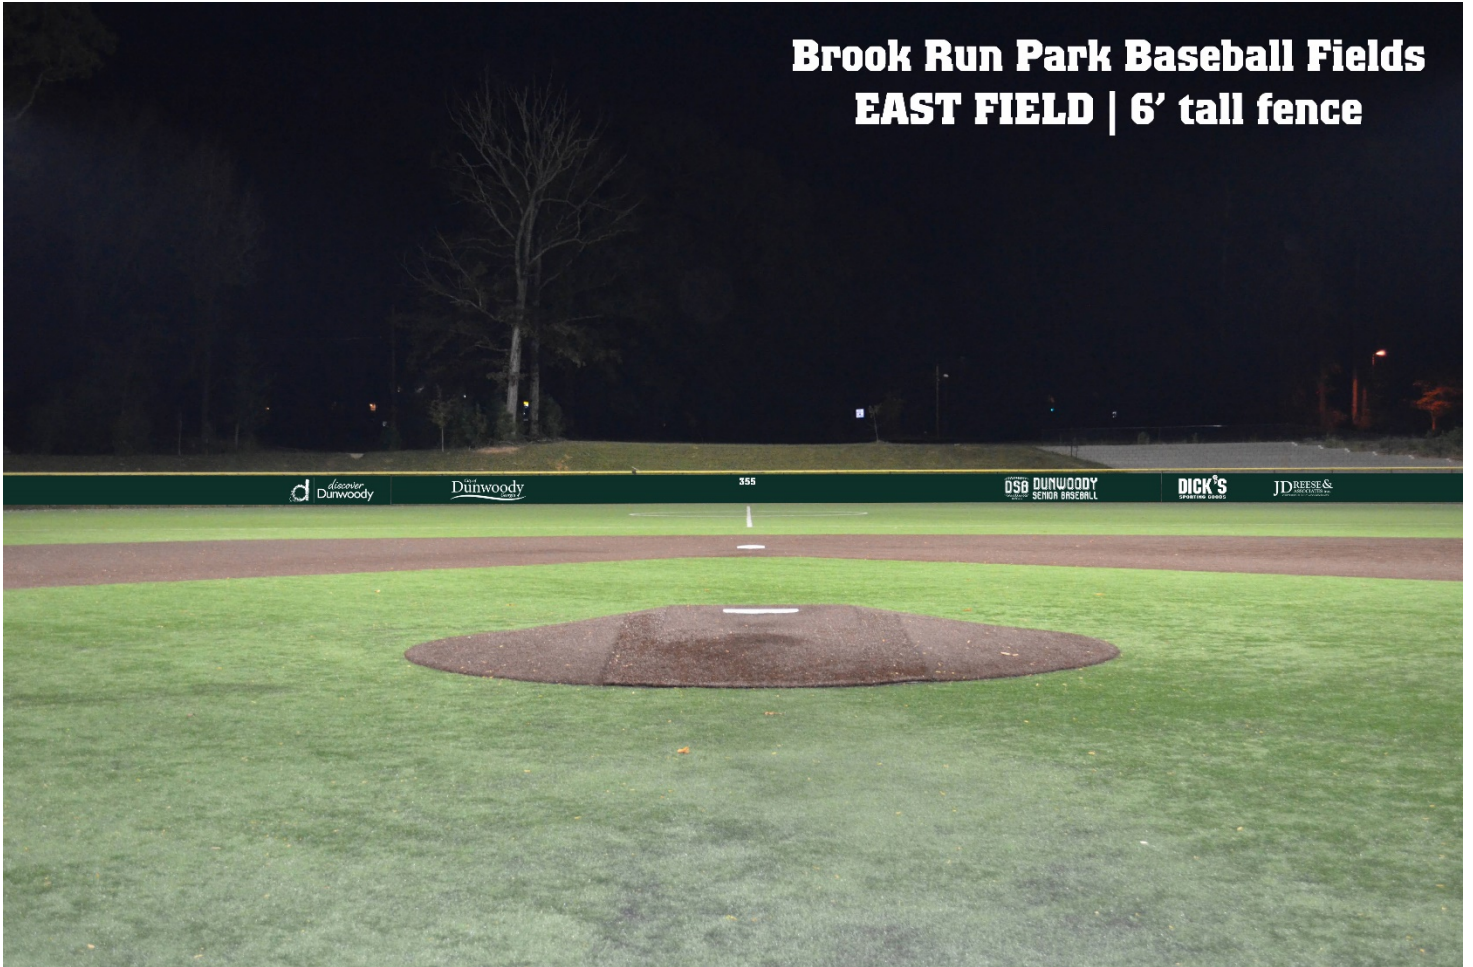

**Brook Run Park Baseball Fields
EAST FIELD | 6' tall fence**

Figure 1: East Field-Center Field View

Figure 2: East Field-Left Field View

Figure 3: East Field-Right Field View

Brook Run Park Baseball Fields WEST FIELD | 8' tall fence