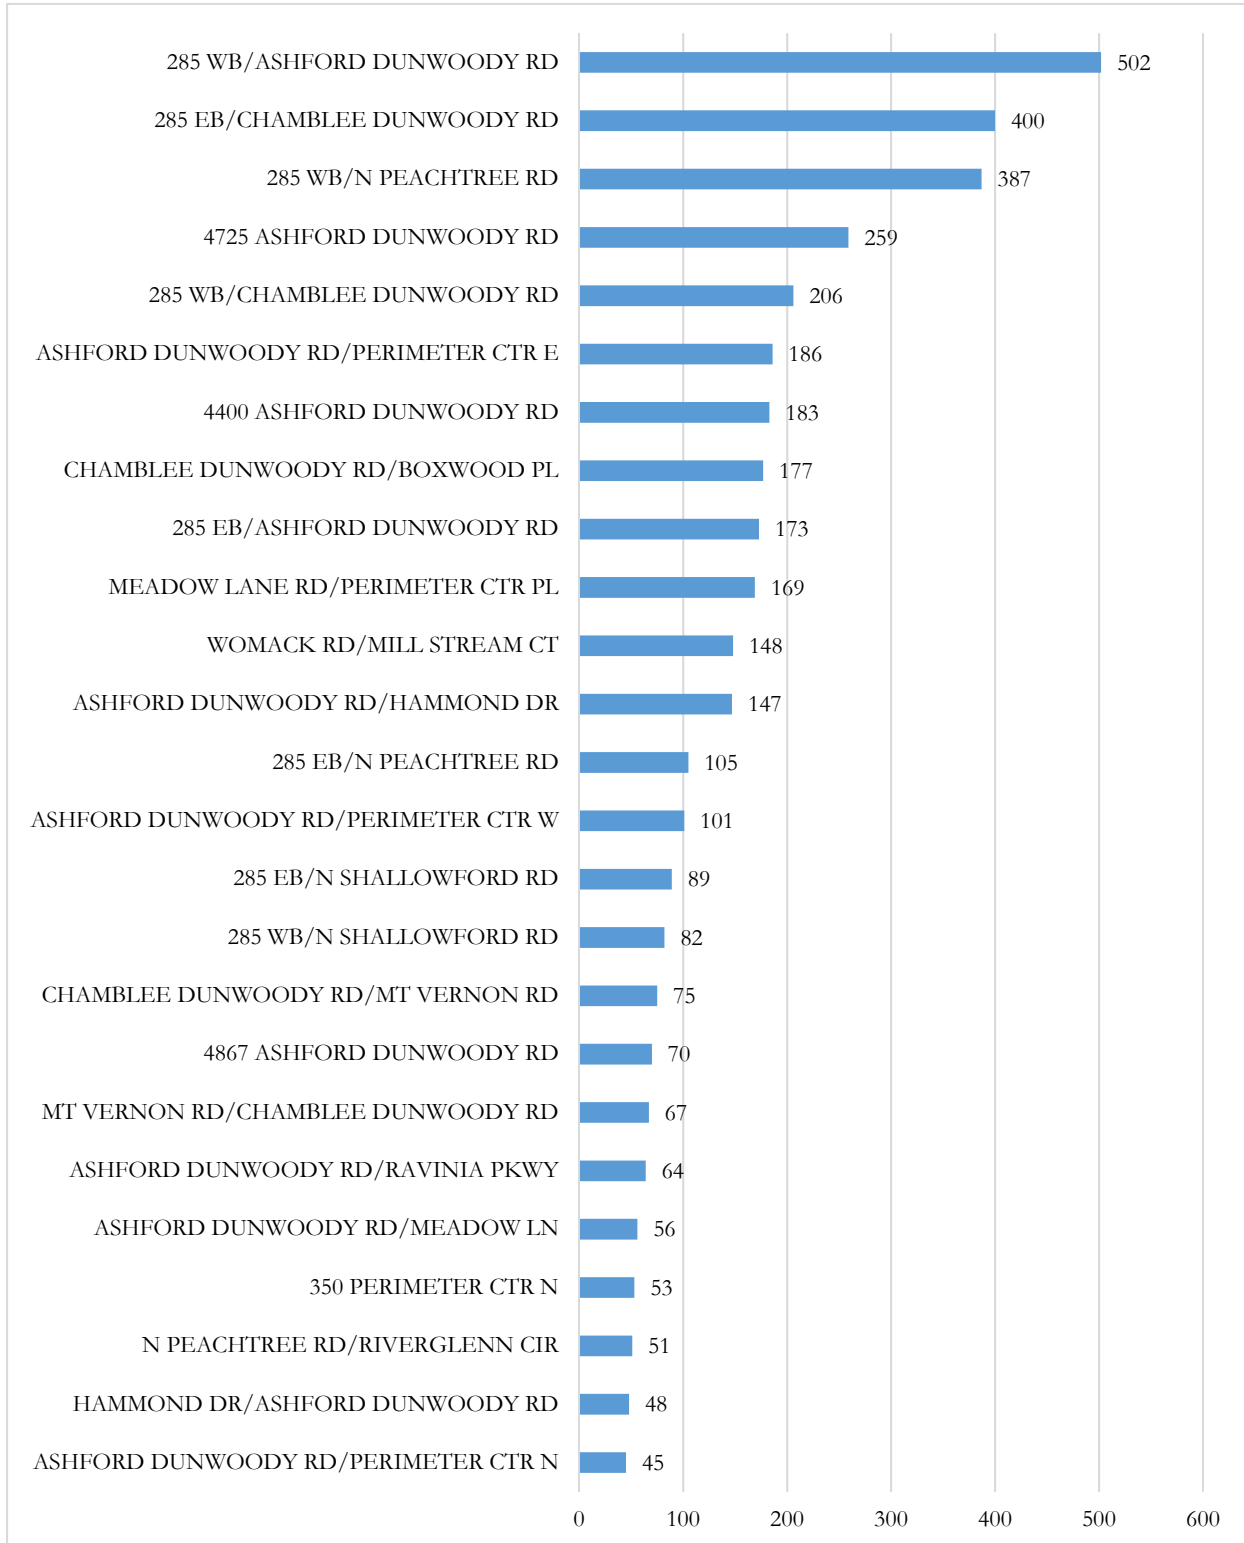

Annual Report 2021
Dunwoody Police Department

The top 25 locations where citations were given by DPD in 2021 make up 52% of all citations written in 2021.