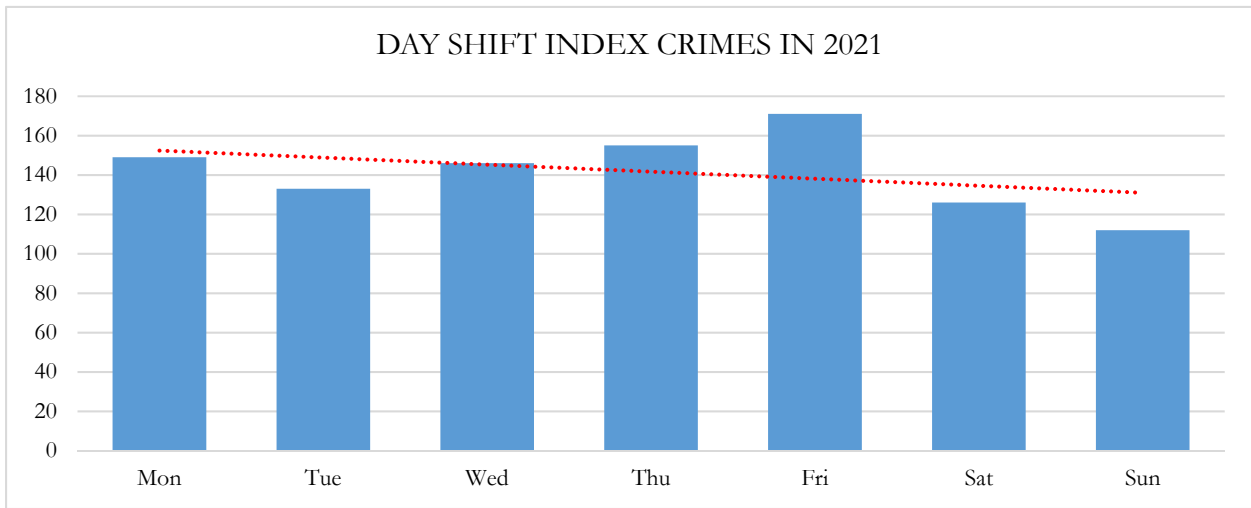

Annual Report 2021
Dunwoody Police Department

Annual Report 2021
Dunwoody Police Department

Reporting of index crimes begin increasing after 0600hrs, peaking at 1500hrs, and begin decreasing after 1900hrs. The figures below show the distribution of index crimes beginning at 0600hrs, day shift hours, and night shift hours. The dotted trend line indicates that index crimes increase during the day and decrease during night shift hours.

Annual Report 2021
Dunwoody Police Department

The day with the highest count of reported index crimes was Fridays for day shift and Sundays for night shift.

Annual Report 2021
Dunwoody Police Department

The most reported index crimes in 2021 for day shift was Fridays 1500-1600hrs (n=28) and night shift Tuesdays 1900-2000hrs (n=24).

Index Crimes by Day of Week and Hour of Day

Day Shift Index Crimes by Day of Week and Hour of Day