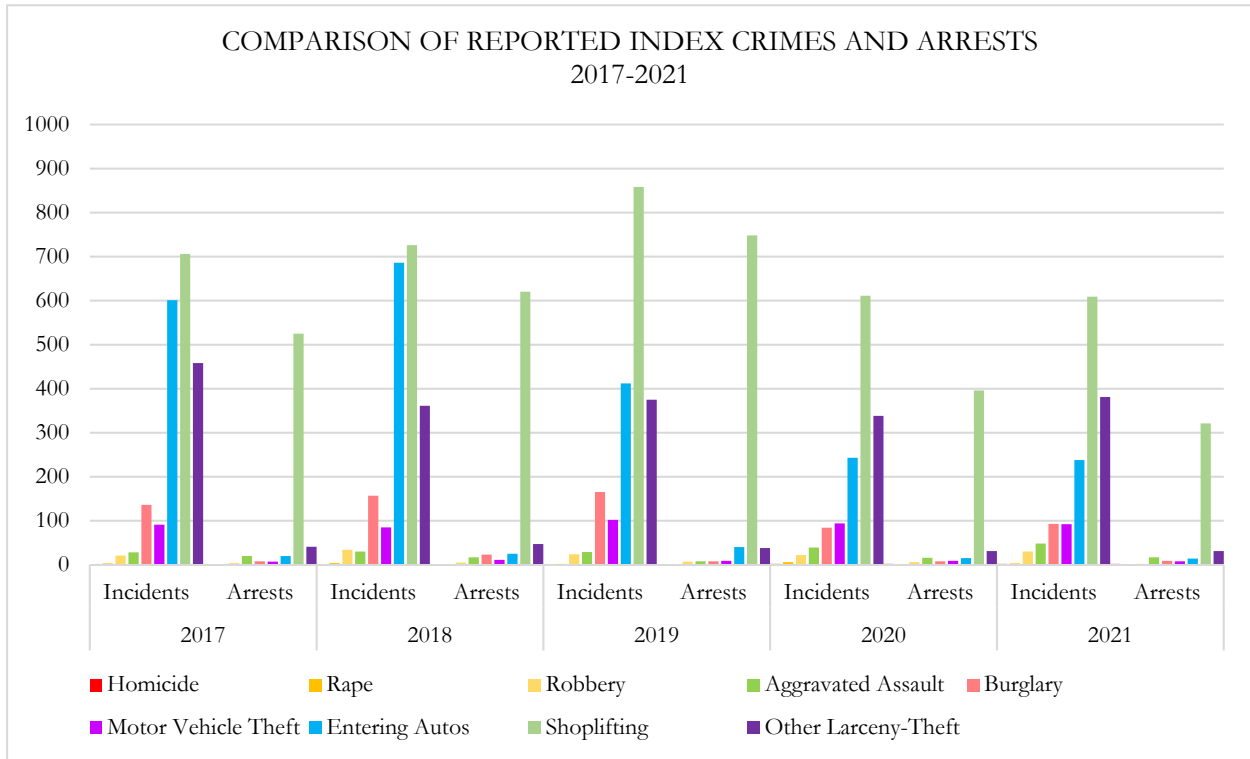

ARRESTS

2020

1,497
Arrests

2021

1,613
Arrests

2021 had a 8% increase in arrests as compared to 2020.

Annual Report 2021
Dunwoody Police Department

Crime Type	2017		2018		2019		2020		2021	
	Incidents	Arrests	Incidents	Arrests	Incidents	Arrests	Incidents	Arrests	Incidents	Arrests
Homicide	1	1	1	1	1	1	2	2	2	2
Rape	3	1	4	0	2	0	6	1	3	1
Robbery	21	4	34	5	24	7	22	6	30	2
Aggravated Assault	28	20	30	17	29	8	39	16	48	17
Burglary	136	8	157	23	165	8	84	8	93	9
Motor Vehicle Theft	91	7	85	11	102	9	94	9	92	8
Entering Autos	601	20	686	25	412	40	243	15	238	14
Shoplifting	706	525	726	620	858	748	611	396	609	321
Other Larceny-Theft	458	41	361	47	375	38	338	31	381	31
Total Violent Crime	53	26	69	23	56	16	69	25	83	22
Total Property Crime	1992	601	2015	726	1912	843	1370	459	1413	383
Total Index Crime	2045	627	2084	749	1968	859	1439	484	1496	405
Clearance Rate	31%		36%		44%		34%		27%	