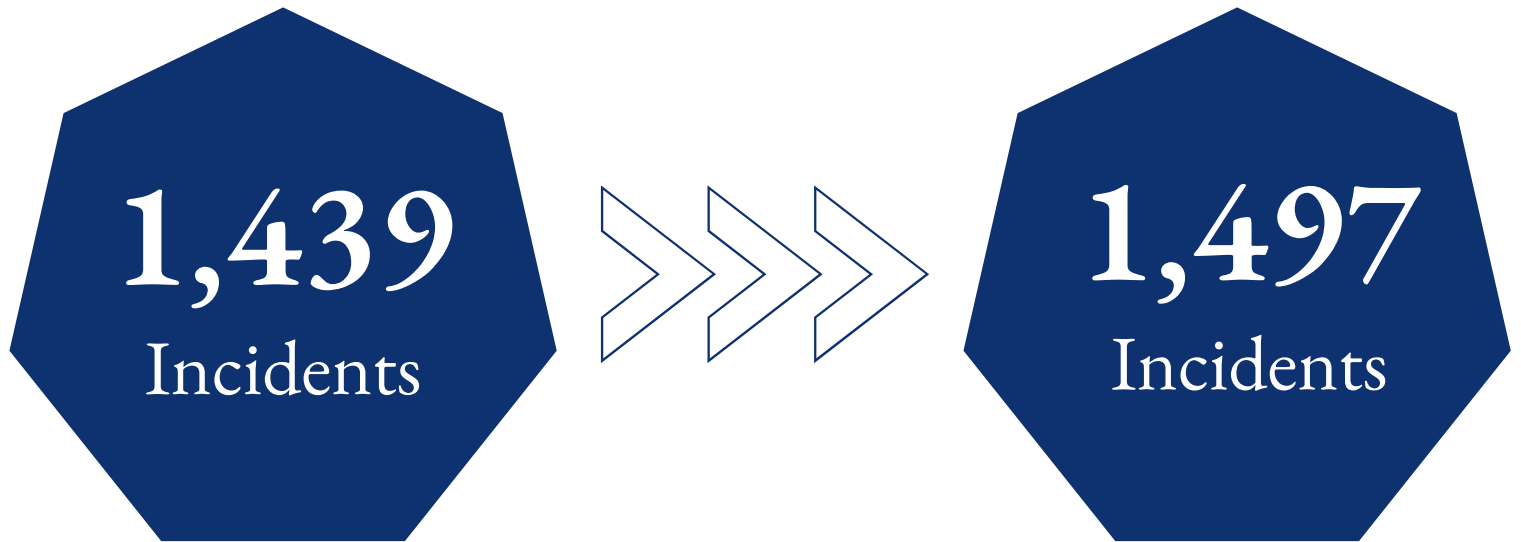

DUNWOODY POLICE DEPARTMENT

2021 ANNUAL REPORT

PREPARED BY
Analyst Lowe

INDEX CRIMES

2020

2021

2021 had a 4% increase in index crimes as compared to 2020.

CRIME STATS

The City of Dunwoody had a total of 1,497 Crimes Against Persons and Property in 2021, a 3.24% increase from 2020.

Annual Report 2021
Dunwoody Police Department

Dunwoody Police Statistics 5-Year Comparison					
Type	2017	2018	2019	2020	2021
Homicide	1	1	1	2	2
Forcible Rape	3	4	2	6	3
Robbery	21	34	24	22	30
Aggravated Assault	28	30	29	39	48
Burglary	136	157	165	84	93
Motor Vehicle Theft	91	85	102	94	92
Entering Auto	601	686	412	243	237
Shoplifting	706	726	858	611	608
Larceny (Other)	458	361	375	338	383
Total Persons Crime	53	69	56	69	83
Total Property Crime	1992	2015	1912	1370	1413
Total Index Crime	2045	2084	1968	1439	1497
Total Calls for Service					
Officer Initiated	36,741	38,108	45,001	39,427	25,689
Citizen Initiated	25,203	22,261	23,175	18,670	21,332
Total CFS	61,944	60,369	68,176	58,097	47,021
Shift Officer Workload Statistics					
Incident Reports	5,050	5,113	5,229	4,255	4,703
Crash Reports	3,094	2,758	2,983	1,780	2,365
Citations	6,156	6,565	7,528	5,179	5,200
Field Interviews	410	465	492	311	407
Total Arrests	1,810	1,597	1,754	1,184	1,339
CID Workload Statistics					
Cases Assigned	1,949	2,062	1,582	927	790
Arrest Warrants	494	503	480	400	279
Search Warrants	116	83	71	69	69
CRT Workload Statistics					
Incident Reports	238	155	295	231	97
Crashes	50	152	109	61	39
Citations	2,703	1,489	4,797	3,329	1,971

Annual Report 2021
Dunwoody Police Department

Annual Report 2021
Dunwoody Police Department

Reporting of index crimes begin increasing after 0600hrs, peaking at 1500hrs, and begin decreasing after 1900hrs. The figures below show the distribution of index crimes beginning at 0600hrs, day shift hours, and night shift hours. The dotted trend line indicates that index crimes increase during the day and decrease during night shift hours.