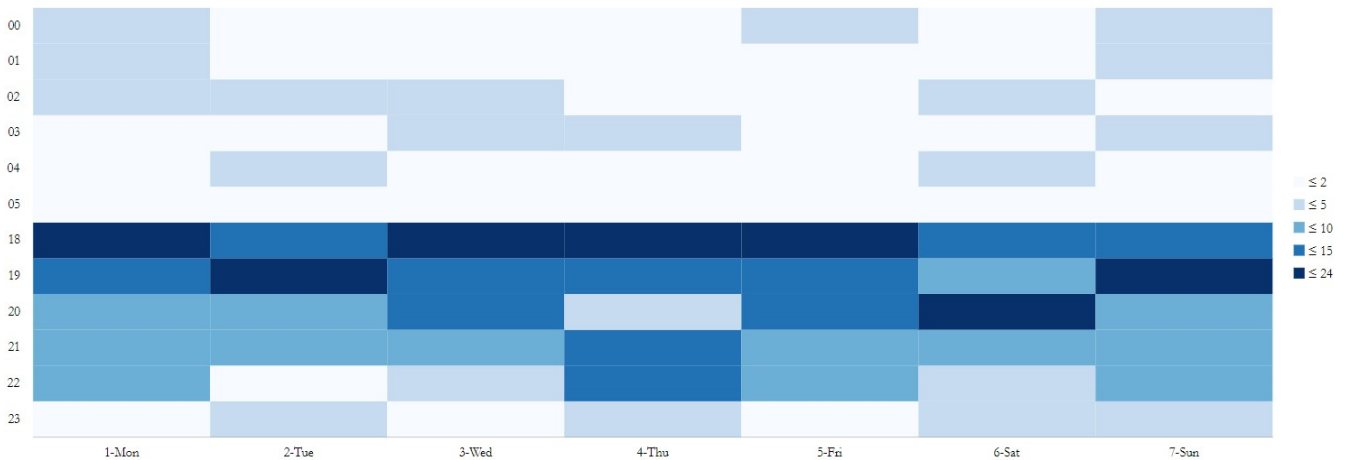

Night Shift Index Crimes by Day of Week and Hour of Day