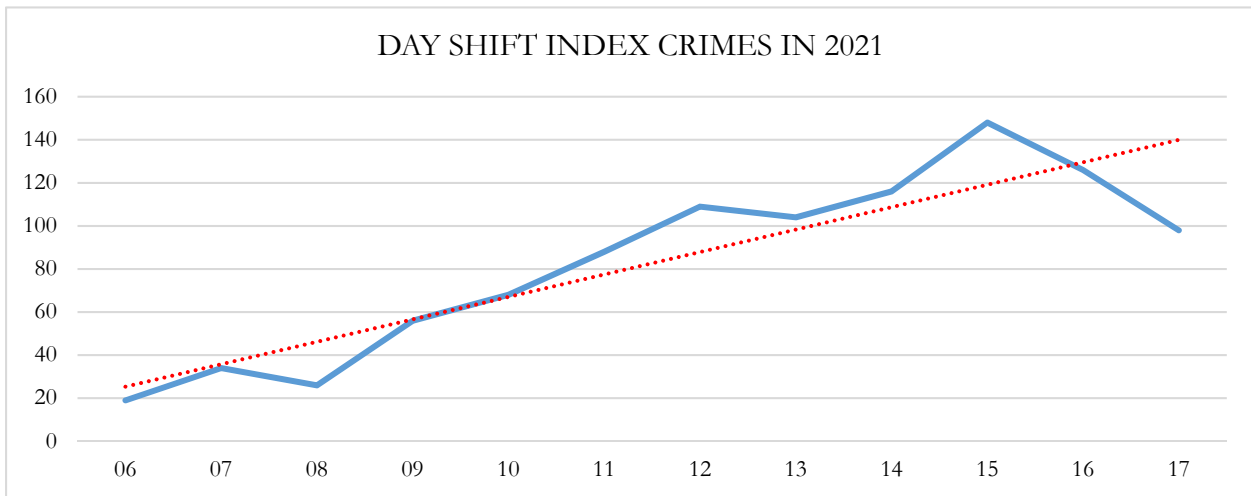

Annual Report 2021
Dunwoody Police Department

Annual Report 2021
Dunwoody Police Department

Reporting of index crimes begin increasing after 0600hrs, peaking at 1500hrs, and begin decreasing after 1900hrs. The figures below show the distribution of index crimes beginning at 0600hrs, day shift hours, and night shift hours. The dotted trend line indicates that index crimes increase during the day and decrease during night shift hours.