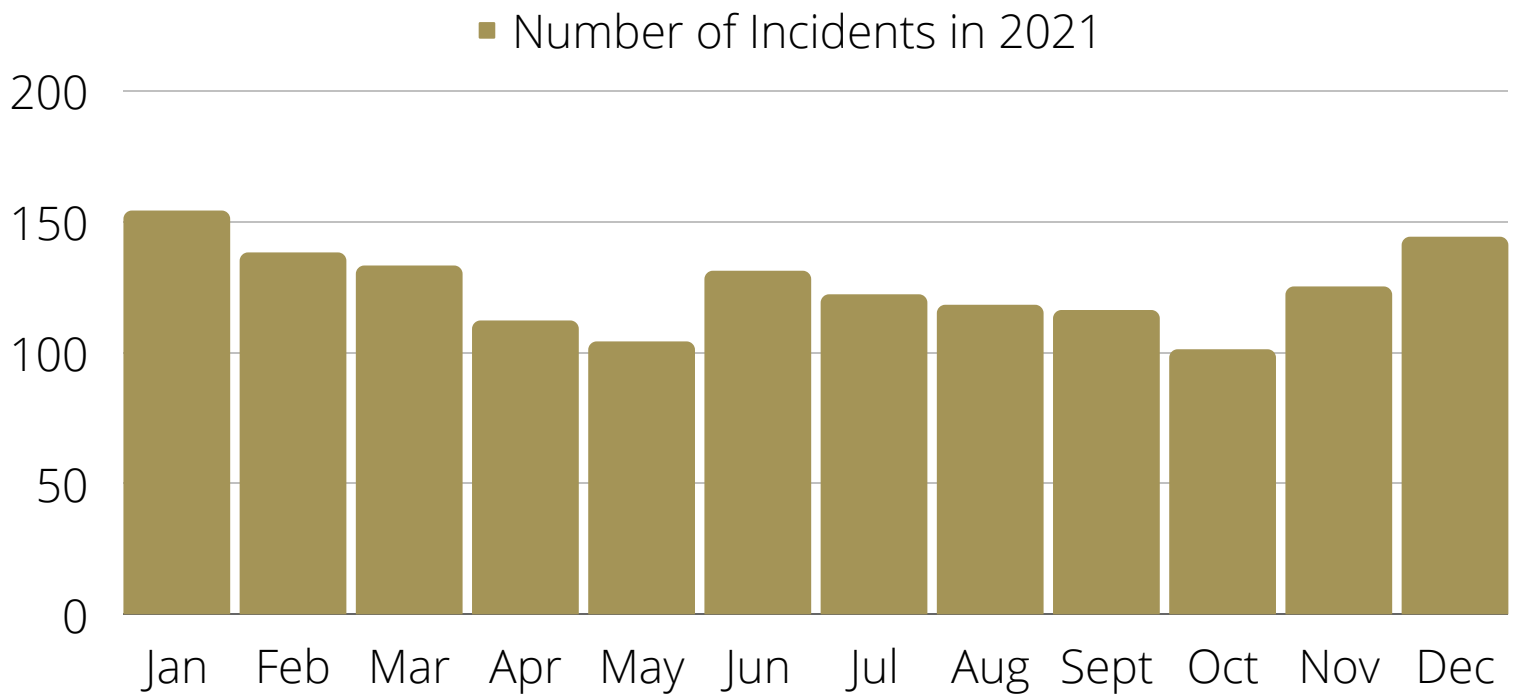

DUNWOODY POLICE DEPARTMENT

2021 ANNUAL REPORT

PREPARED BY
Analyst Lowe

INDEX CRIMES

2020

2021

2021 had a 4% increase in index crimes as compared to 2020.

CRIME STATS

The City of Dunwoody had a total of 1,497 Crimes Against Persons and Property in 2021, a 3.24% increase from 2020.

Annual Report 2021
Dunwoody Police Department

Dunwoody Police Statistics 5-Year Comparison					
Type	2017	2018	2019	2020	2021
Homicide	1	1	1	2	2
Forcible Rape	3	4	2	6	3
Robbery	21	34	24	22	30
Aggravated Assault	28	30	29	39	48
Burglary	136	157	165	84	93
Motor Vehicle Theft	91	85	102	94	92
Entering Auto	601	686	412	243	237
Shoplifting	706	726	858	611	608
Larceny (Other)	458	361	375	338	383
Total Persons Crime	53	69	56	69	83
Total Property Crime	1992	2015	1912	1370	1413
Total Index Crime	2045	2084	1968	1439	1497
Total Calls for Service					
Officer Initiated	36,741	38,108	45,001	39,427	25,689
Citizen Initiated	25,203	22,261	23,175	18,670	21,332
Total CFS	61,944	60,369	68,176	58,097	47,021
Shift Officer Workload Statistics					
Incident Reports	5,050	5,113	5,229	4,255	4,703
Crash Reports	3,094	2,758	2,983	1,780	2,365
Citations	6,156	6,565	7,528	5,179	5,200
Field Interviews	410	465	492	311	407
Total Arrests	1,810	1,597	1,754	1,184	1,339
CID Workload Statistics					
Cases Assigned	1,949	2,062	1,582	927	790
Arrest Warrants	494	503	480	400	279
Search Warrants	116	83	71	69	69
CRT Workload Statistics					
Incident Reports	238	155	295	231	97
Crashes	50	152	109	61	39
Citations	2,703	1,489	4,797	3,329	1,971

Annual Report 2021
Dunwoody Police Department

Annual Report 2021
Dunwoody Police Department

Reporting of index crimes begin increasing after 0600hrs, peaking at 1500hrs, and begin decreasing after 1900hrs. The figures below show the distribution of index crimes beginning at 0600hrs, day shift hours, and night shift hours. The dotted trend line indicates that index crimes increase during the day and decrease during night shift hours.