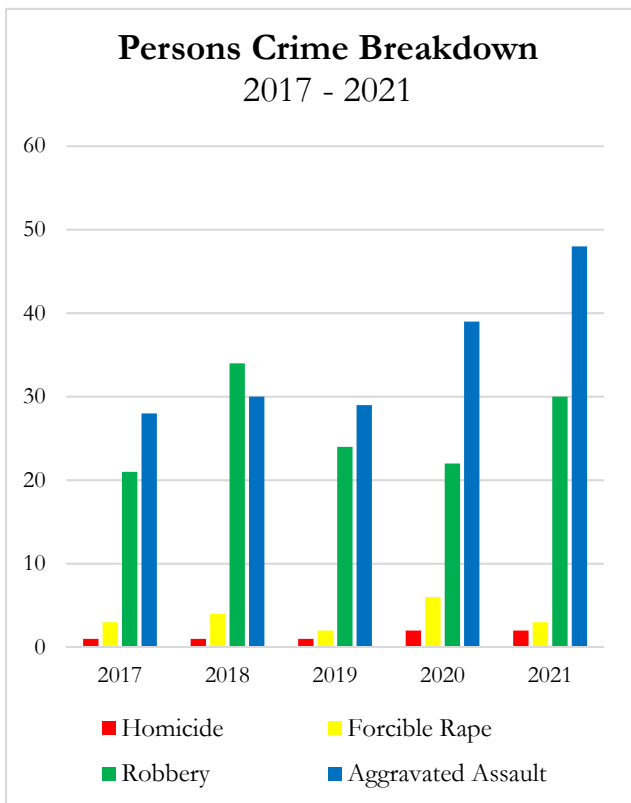

DUNWOODY POLICE DEPARTMENT

2021 ANNUAL REPORT

PREPARED BY
Analyst Lowe

INDEX CRIMES

2020

2021

2021 had a 4% increase in index crimes as compared to 2020.

CRIME STATS

The City of Dunwoody had a total of 1,497 Crimes Against Persons and Property in 2021, a 3.24% increase from 2020.

Annual Report 2021
Dunwoody Police Department

Dunwoody Police Statistics 5-Year Comparison					
Type	2017	2018	2019	2020	2021
Homicide	1	1	1	2	2
Forcible Rape	3	4	2	6	3
Robbery	21	34	24	22	30
Aggravated Assault	28	30	29	39	48
Burglary	136	157	165	84	93
Motor Vehicle Theft	91	85	102	94	92
Entering Auto	601	686	412	243	237
Shoplifting	706	726	858	611	608
Larceny (Other)	458	361	375	338	383
Total Persons Crime	53	69	56	69	83
Total Property Crime	1992	2015	1912	1370	1413
Total Index Crime	2045	2084	1968	1439	1497
Total Calls for Service					
Officer Initiated	36,741	38,108	45,001	39,427	25,689
Citizen Initiated	25,203	22,261	23,175	18,670	21,332
Total CFS	61,944	60,369	68,176	58,097	47,021
Shift Officer Workload Statistics					
Incident Reports	5,050	5,113	5,229	4,255	4,703
Crash Reports	3,094	2,758	2,983	1,780	2,365
Citations	6,156	6,565	7,528	5,179	5,200
Field Interviews	410	465	492	311	407
Total Arrests	1,810	1,597	1,754	1,184	1,339
CID Workload Statistics					
Cases Assigned	1,949	2,062	1,582	927	790
Arrest Warrants	494	503	480	400	279
Search Warrants	116	83	71	69	69
CRT Workload Statistics					
Incident Reports	238	155	295	231	97
Crashes	50	152	109	61	39
Citations	2,703	1,489	4,797	3,329	1,971

The most reported index crimes in 2021 for day shift was Fridays 1500-1600hrs (n=28) and night shift Tuesdays 1900-2000hrs (n=24).

Index Crimes by Day of Week and Hour of Day

Day Shift Index Crimes by Day of Week and Hour of Day