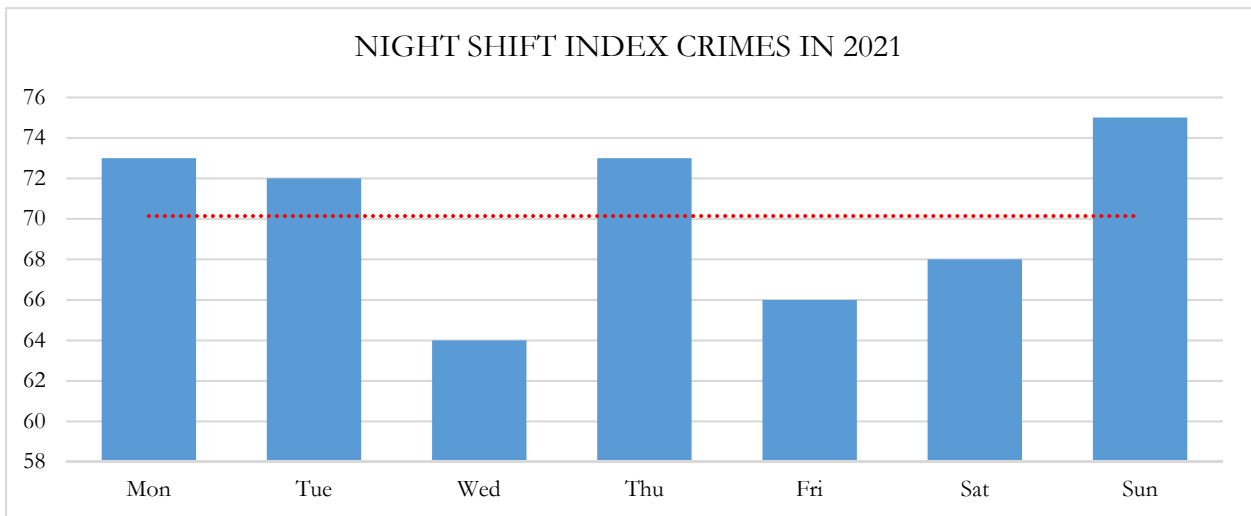

Annual Report 2021
Dunwoody Police Department

Annual Report 2021
Dunwoody Police Department

Reporting of index crimes begin increasing after 0600hrs, peaking at 1500hrs, and begin decreasing after 1900hrs. The figures below show the distribution of index crimes beginning at 0600hrs, day shift hours, and night shift hours. The dotted trend line indicates that index crimes increase during the day and decrease during night shift hours.

Annual Report 2021
Dunwoody Police Department

The day with the highest count of reported index crimes was Fridays for day shift and Sundays for night shift.

Annual Report 2021
Dunwoody Police Department

The most reported index crimes in 2021 for day shift was Fridays 1500-1600hrs (n=28) and night shift Tuesdays 1900-2000hrs (n=24).

Index Crimes by Day of Week and Hour of Day

Day Shift Index Crimes by Day of Week and Hour of Day