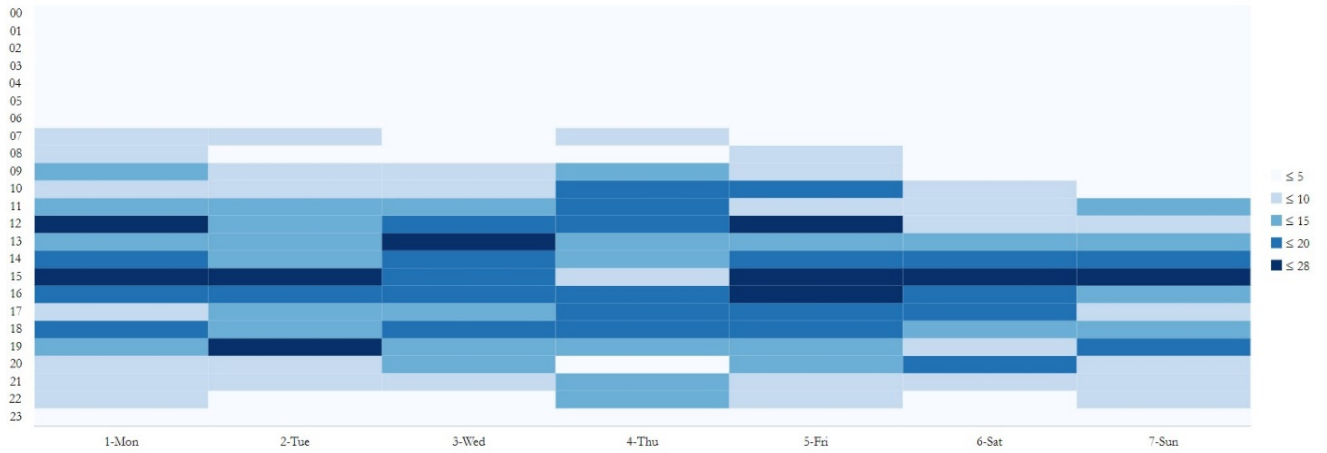

Annual Report 2021
Dunwoody Police Department

Annual Report 2021
Dunwoody Police Department

Reporting of index crimes begin increasing after 0600hrs, peaking at 1500hrs, and begin decreasing after 1900hrs. The figures below show the distribution of index crimes beginning at 0600hrs, day shift hours, and night shift hours. The dotted trend line indicates that index crimes increase during the day and decrease during night shift hours.

Annual Report 2021
Dunwoody Police Department

The day with the highest count of reported index crimes was Fridays for day shift and Sundays for night shift.

Annual Report 2021
Dunwoody Police Department

The most reported index crimes in 2021 for day shift was Fridays 1500-1600hrs (n=28) and night shift Tuesdays 1900-2000hrs (n=24).

Index Crimes by Day of Week and Hour of Day

Day Shift Index Crimes by Day of Week and Hour of Day