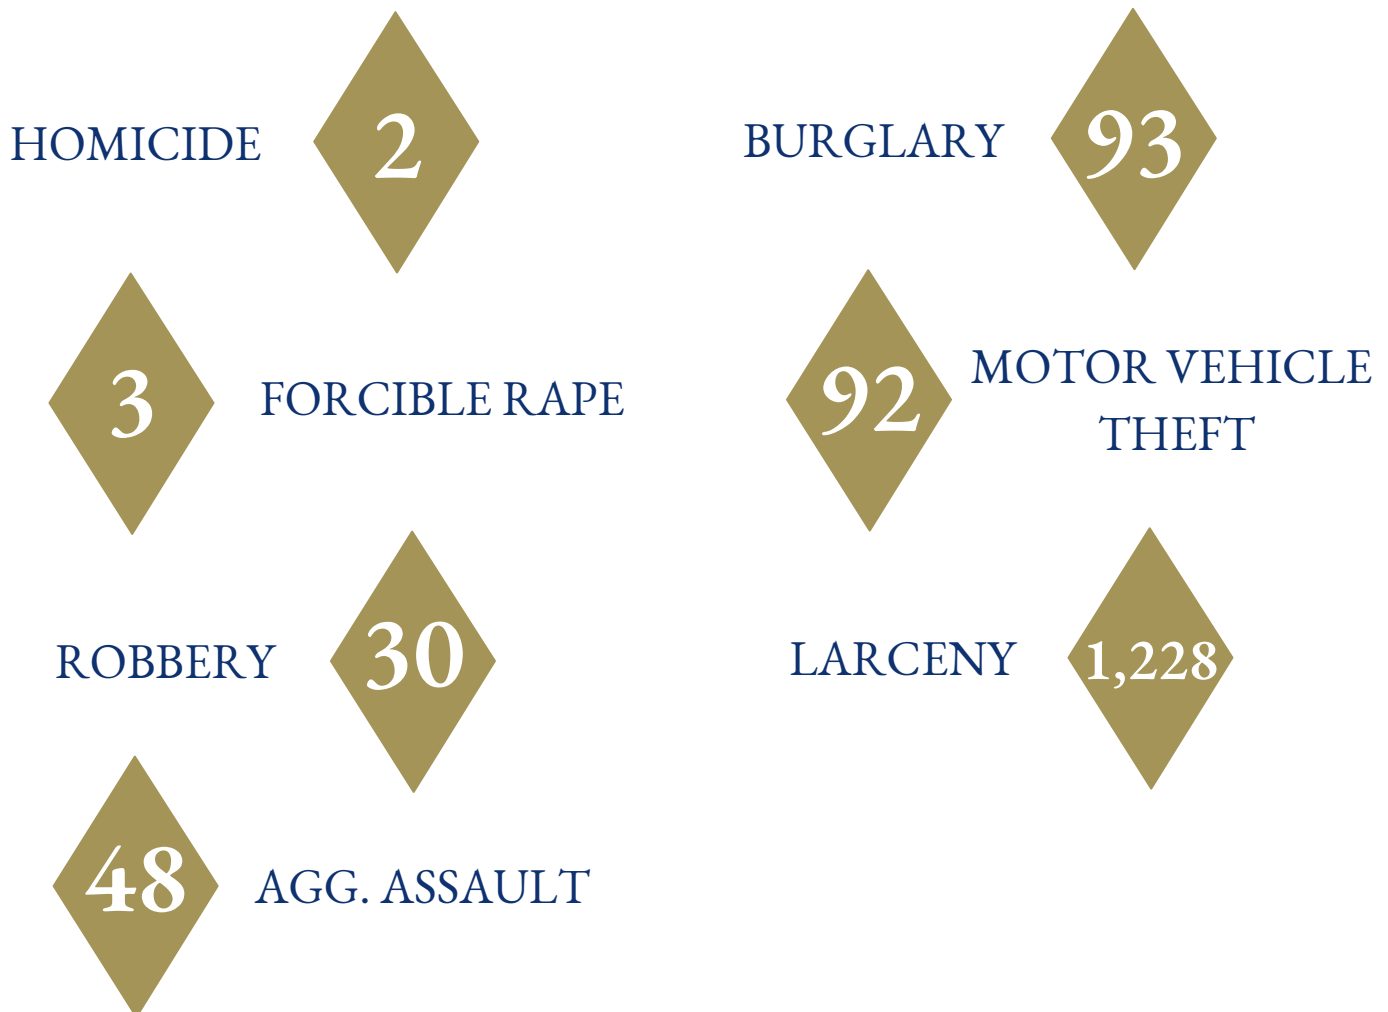

DUNWOODY POLICE DEPARTMENT

2021 ANNUAL REPORT

PREPARED BY
Analyst Lowe

INDEX CRIMES

2020

2021

2021 had a 4% increase in index crimes as compared to 2020.

CRIME STATS

2021

The following categories were pulled to closely represent "Crimes Against Persons": Homicide, Rape, Robbery, and Aggravated Assault and "Crimes Against Property": Burglary, Larceny, and Motor Vehicle Theft.

The City of Dunwoody had a total of 1,497 Crimes Against Persons and Property in 2021, a 3.24% increase from 2020.

Annual Report 2021
Dunwoody Police Department

Dunwoody Police Statistics 5-Year Comparison					
Type	2017	2018	2019	2020	2021
Homicide	1	1	1	2	2
Forcible Rape	3	4	2	6	3
Robbery	21	34	24	22	30
Aggravated Assault	28	30	29	39	48
Burglary	136	157	165	84	93
Motor Vehicle Theft	91	85	102	94	92
Entering Auto	601	686	412	243	237
Shoplifting	706	726	858	611	608
Larceny (Other)	458	361	375	338	383
Total Persons Crime	53	69	56	69	83
Total Property Crime	1992	2015	1912	1370	1413
Total Index Crime	2045	2084	1968	1439	1497
Total Calls for Service					
Officer Initiated	36,741	38,108	45,001	39,427	25,689
Citizen Initiated	25,203	22,261	23,175	18,670	21,332
Total CFS	61,944	60,369	68,176	58,097	47,021
Shift Officer Workload Statistics					
Incident Reports	5,050	5,113	5,229	4,255	4,703
Crash Reports	3,094	2,758	2,983	1,780	2,365
Citations	6,156	6,565	7,528	5,179	5,200
Field Interviews	410	465	492	311	407
Total Arrests	1,810	1,597	1,754	1,184	1,339
CID Workload Statistics					
Cases Assigned	1,949	2,062	1,582	927	790
Arrest Warrants	494	503	480	400	279
Search Warrants	116	83	71	69	69
CRT Workload Statistics					
Incident Reports	238	155	295	231	97
Crashes	50	152	109	61	39
Citations	2,703	1,489	4,797	3,329	1,971