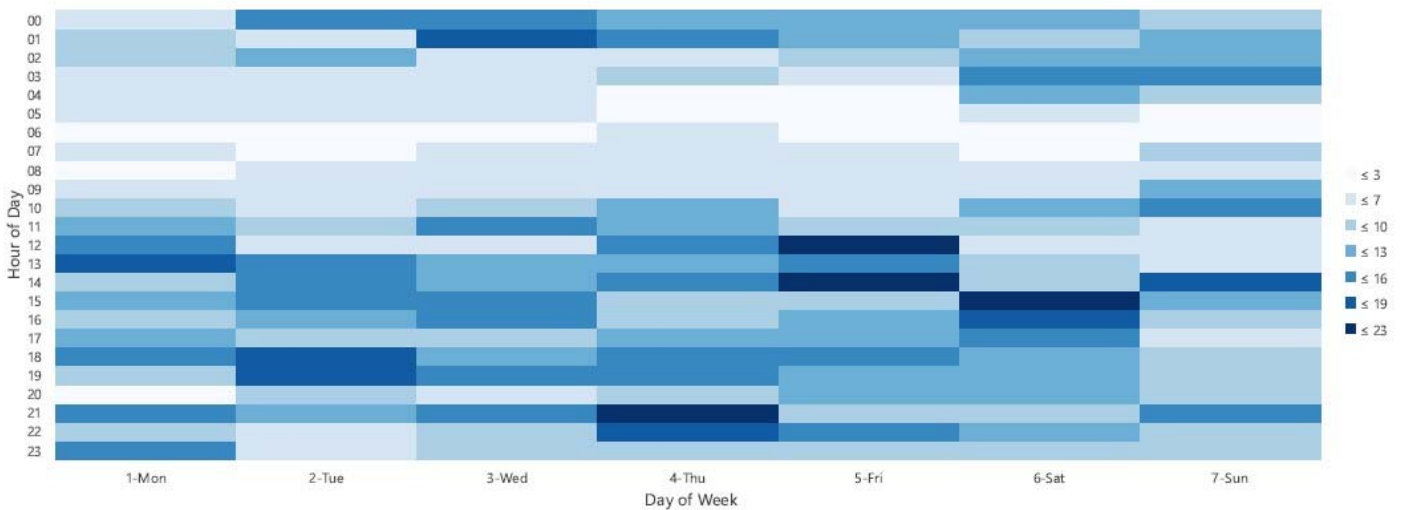

ARRESTS

2020

1,497
Arrests

2021

1,613
Arrests

2021 had a 8% increase in arrests as compared to 2020.

Annual Report 2021
Dunwoody Police Department

Crime Type	2017		2018		2019		2020		2021	
	Incidents	Arrests	Incidents	Arrests	Incidents	Arrests	Incidents	Arrests	Incidents	Arrests
Homicide	1	1	1	1	1	1	2	2	2	2
Rape	3	1	4	0	2	0	6	1	3	1
Robbery	21	4	34	5	24	7	22	6	30	2
Aggravated Assault	28	20	30	17	29	8	39	16	48	17
Burglary	136	8	157	23	165	8	84	8	93	9
Motor Vehicle Theft	91	7	85	11	102	9	94	9	92	8
Entering Autos	601	20	686	25	412	40	243	15	238	14
Shoplifting	706	525	726	620	858	748	611	396	609	321
Other Larceny-Theft	458	41	361	47	375	38	338	31	381	31
Total Violent Crime	53	26	69	23	56	16	69	25	83	22
Total Property Crime	1992	601	2015	726	1912	843	1370	459	1413	383
Total Index Crime	2045	627	2084	749	1968	859	1439	484	1496	405
Clearance Rate	31%		36%		44%		34%		27%	

Annual Report 2021
Dunwoody Police Department

The figures below show the distribution of arrests by hour of day, day of week, and the combination of hour of day and day of week. The most arrests occurred on Saturdays from 1500-1600hrs (n=23).