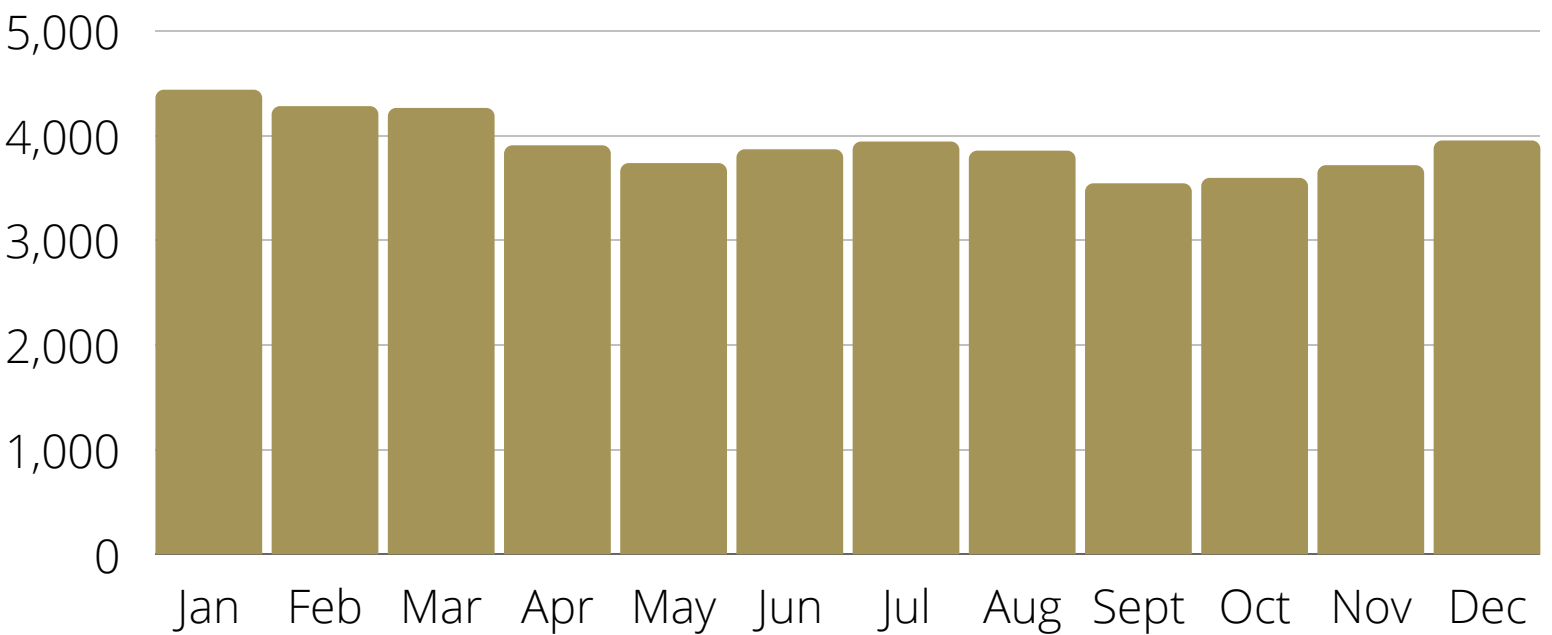

CALLS FOR SERVICE

2020

58,097
Calls For
Service

2021

47,021
Calls For
Service

2021 had a 20% decrease in calls for service as compared to 2020.

■ Number of calls for service in 2021

Annual Report 2021
Dunwoody Police Department

The City of Dunwoody had 21,353 citizen initiated calls for service (45%) and 25,668 officer initiated calls for service (55%) in 2021. The average citizen initiated calls is 22,068 calls, with 2021 coming in below the average. The average response time for 2021 was 7 minutes and 58 seconds, the shortest response time in the past five years. Details of calls for service contacts and call times can be seen in the figure and table below.

	2017	2018	2019	2020	2021
Officer Initiated Calls	36,827	38,200	45,090	39,484	25,668
Citizen Initiated Calls	25,118	22,169	23,086	18,613	21,353
Total	61,945	60,369	68,176	58,097	47,021
Average Dispatch Time	0:04:00	0:02:59	0:04:00	0:03:48	0:04:14
Average Response Time	0:08:56	0:09:25	0:08:33	0:08:06	0:07:58
Average Scene Time	0:43:04	0:47:25	0:45:06	0:46:23	0:51:46
Total Call Time	22892:22:53	21475:23:49	24768:15:13	22462:48:14	21065:31:15
Average Call Time	0:50:51	0:55:43	0:54:07	0:54:40	1:00:14