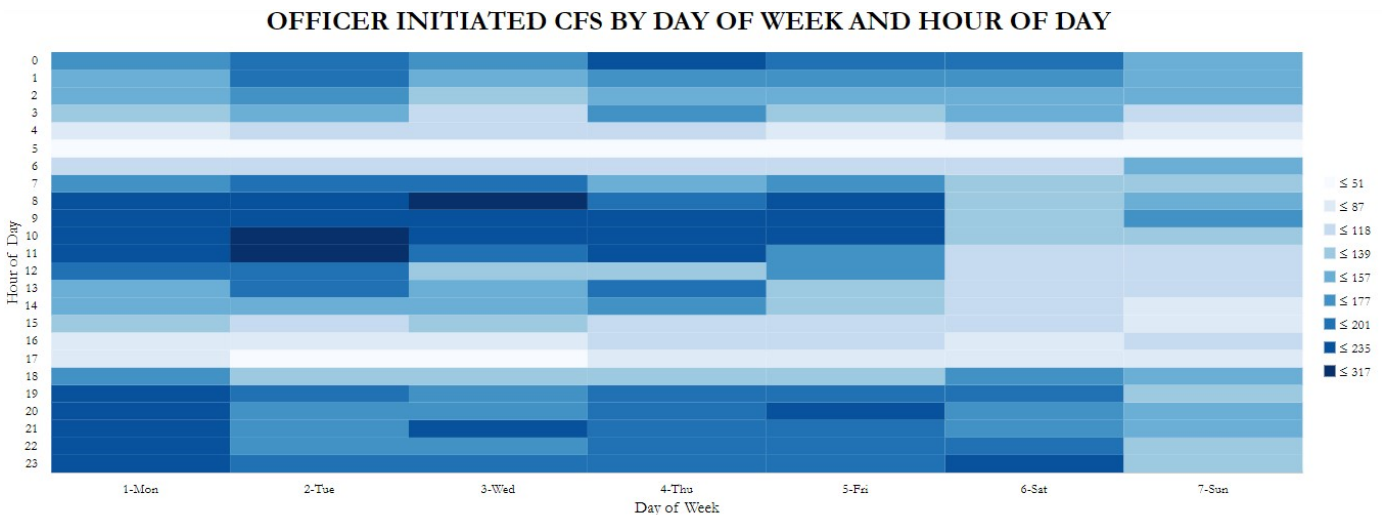

Annual Report 2021
Dunwoody Police Department

Officer initiated calls for service accounted for 55% of all calls for service in Dunwoody. The figures below show the distribution of calls by day of week, hour of day, and the combination of day of week and hour of day. The most calls were on Tuesdays from 1000-1100hrs.