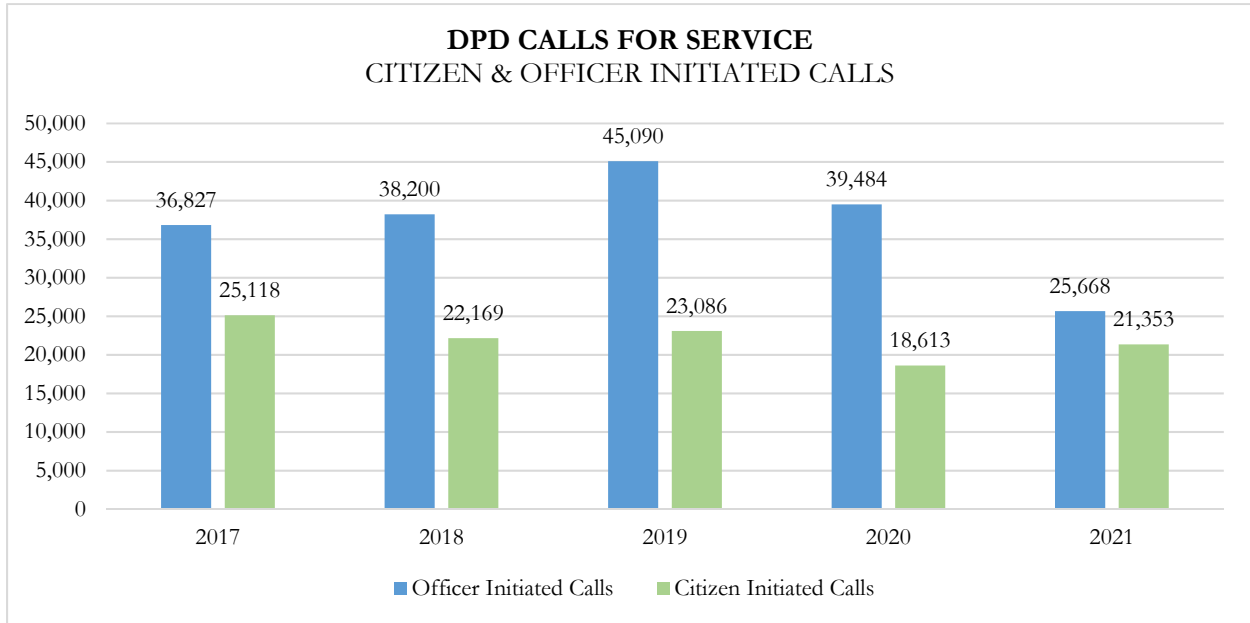

CALLS FOR SERVICE

2020

58,097
Calls For
Service

2021

47,021
Calls For
Service

2021 had a 20% decrease in calls for service as compared to 2020.

■ Number of calls for service in 2021

Annual Report 2021
Dunwoody Police Department

The City of Dunwoody had 21,353 citizen initiated calls for service (45%) and 25,668 officer initiated calls for service (55%) in 2021. The average citizen initiated calls is 22,068 calls, with 2021 coming in below the average. The average response time for 2021 was 7 minutes and 58 seconds, the shortest response time in the past five years. Details of calls for service contacts and call times can be seen in the figure and table below.

	2017	2018	2019	2020	2021
Officer Initiated Calls	36,827	38,200	45,090	39,484	25,668
Citizen Initiated Calls	25,118	22,169	23,086	18,613	21,353
Total	61,945	60,369	68,176	58,097	47,021
Average Dispatch Time	0:04:00	0:02:59	0:04:00	0:03:48	0:04:14
Average Response Time	0:08:56	0:09:25	0:08:33	0:08:06	0:07:58
Average Scene Time	0:43:04	0:47:25	0:45:06	0:46:23	0:51:46
Total Call Time	22892:22:53	21475:23:49	24768:15:13	22462:48:14	21065:31:15
Average Call Time	0:50:51	0:55:43	0:54:07	0:54:40	1:00:14