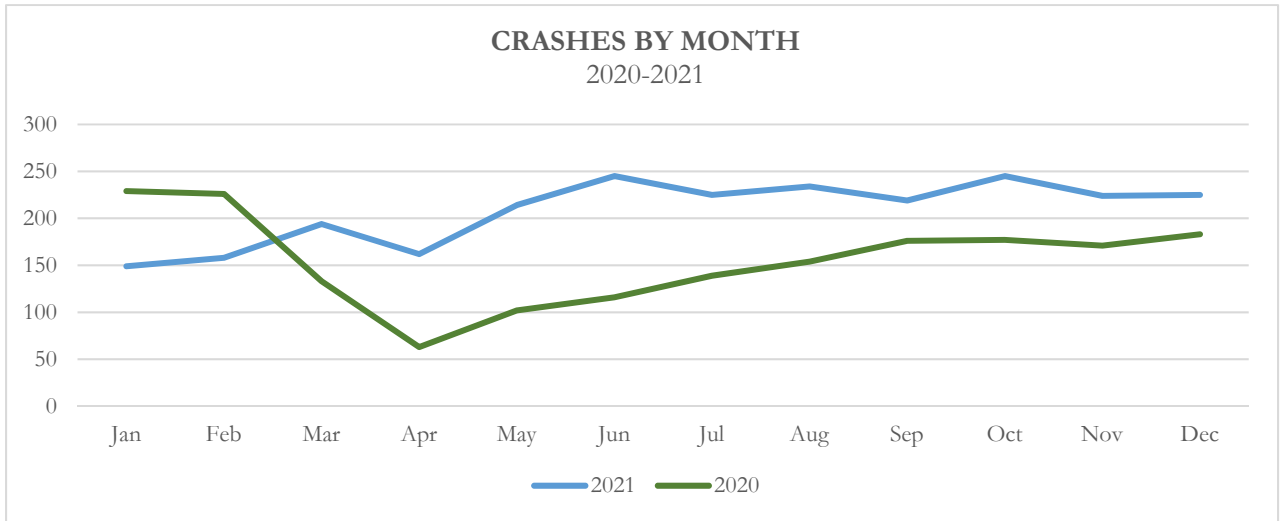

Annual Report 2021
Dunwoody Police Department

The City of Dunwoody had 2,494 crashes in 2021, a 33% increase from 2020 and a 20% decrease from 2017. Dunwoody had 7 fatality crashes in 2021, a significant increase over the past five years.