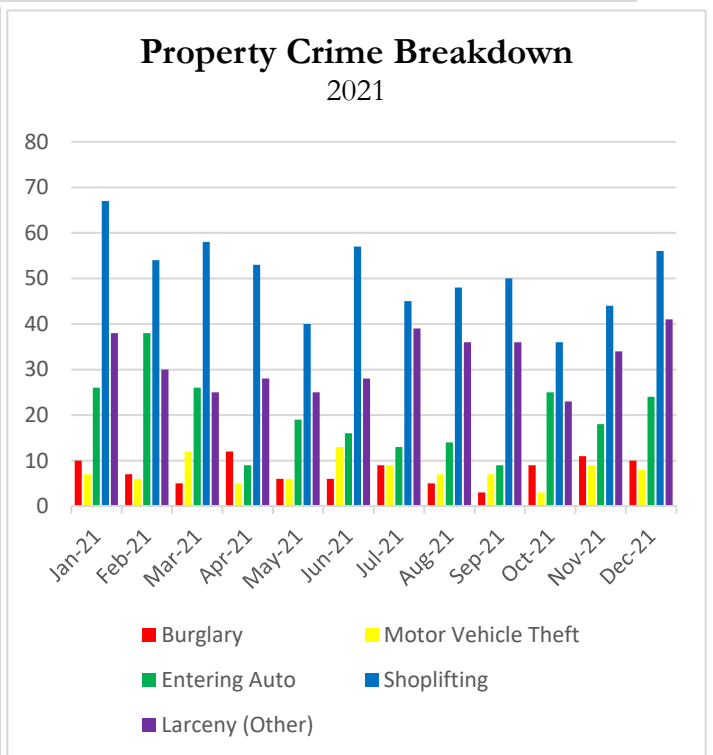

Annual Report 2021
Dunwoody Police Department

**Dunwoody Police Statistics Comparison
12-Month Running Comparison**

Type	Jan-21	Feb-21	Mar-21	Apr-21	May-21	Jun-21	Jul-21	Aug-21	Sep-21	Oct-21	Nov-21	Dec-21
Homicide	0	1	0	1	0	0	0	0	0	0	0	0
Forcible Rape	0	0	1	0	0	0	0	1	0	0	1	0
Robbery	1	2	3	1	0	3	3	4	4	2	3	4
Aggravated Assault	5	0	3	3	8	8	4	3	7	3	4	0
Burglary	10	7	5	12	6	6	9	5	3	9	11	10
Motor Vehicle Theft	7	6	12	5	6	13	9	7	7	3	9	8
Entering Auto	26	38	26	9	19	16	13	14	9	25	18	24
Shoplifting	67	54	58	53	40	57	45	48	50	36	44	56
Larceny (Other)	38	30	25	28	25	28	39	36	36	23	34	41
Total Persons Crime	6	3	7	5	8	11	7	8	11	5	8	4
Total Property Crime	148	135	126	107	96	120	115	110	105	96	116	139
Total Index Crime	154	138	133	112	104	131	122	118	116	101	124	143
Total Calls for Service												
Officer Initiated	2781	2796	2531	2181	1941	1936	2071	1995	1776	17672	1899	1989
Citizen Initiated	1650	1478	1726	1719	1789	1926	1865	1854	1761	1817	1811	1957
Total CFS	4431	4274	4257	3900	3730	3862	3936	3849	3537	3589	3710	3946
Shift Officer Workload Statistics												
Incident Reports	410	385	414	372	381	410	396	379	367	385	442	362
Crash Reports	145	168	191	161	193	228	207	203	209	236	216	208
Citations	333	428	439	438	490	441	370	399	360	456	541	505
Field Interviews	33	35	16	27	30	34	46	49	36	37	33	31
Total Arrests	130	119	98	126	106	135	105	105	76	100	132	107
CID Workload Statistics												
Cases Assigned	84	62	82	56	55	68	64	64	56	68	76	55
Arrest Warrants	14	31	18	30	25	32	21	16	27	36	7	22
Search Warrants	6	10	8	7	2	5	7	3	5	4	8	4
CRT Workload Statistics												
Incident Reports	8	6	5	2	8	6	10	17	17	4	6	16
Crashes	3	3	1	3	0	2	5	7	6	3	4	2
Citations	194	138	126	58	58	223	236	251	205	159	130	193

Annual Report 2021
Dunwoody Police Department