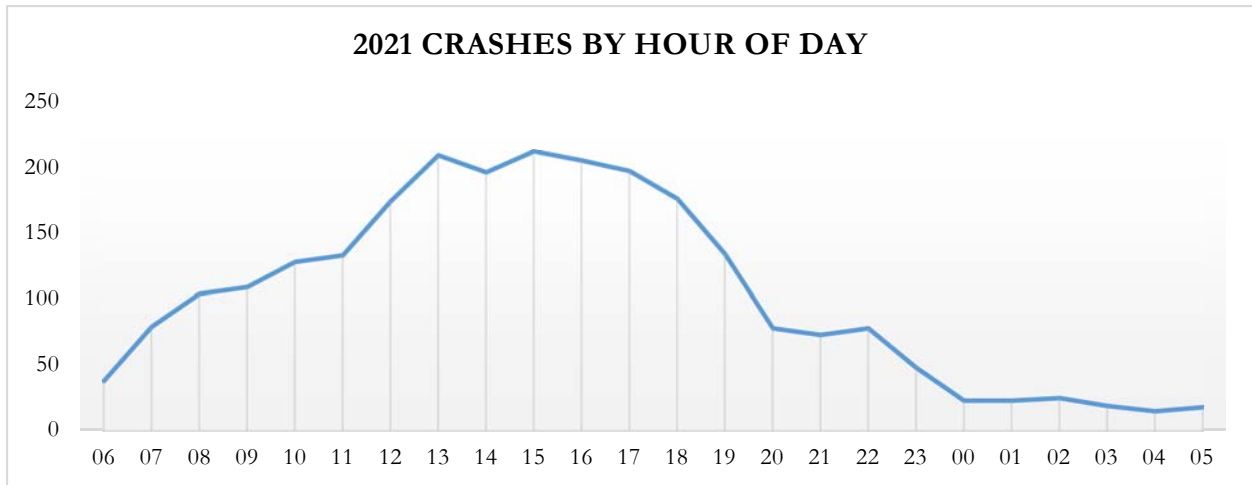

Annual Report 2021
Dunwoody Police Department

The figures below show the distribution of crashes by hour of day, day of week, and the combination of hour of day and day of week. The most crashes occurred on Tuesdays from 1700-1800hrs.

Annual Report 2021
Dunwoody Police Department

The table below lists the top 20 crash locations in 2021. The top 20 accounted for 66.64% of all crashes in Dunwoody.

TOP 20 CRASH LOCATIONS	COUNT	%
I-285 WB	512	20.53
I-285 EB	293	11.75
ASHFORD DUNWOODY RD	205	8.22
CHAMBLEE DUNWOODY RD	128	5.13
4400 ASHFORD DUNWOODY RD	114	4.57
MOUNT VERNON RD	84	3.37
N PEACHTREE RD	39	1.56
PERIMETER CTR W	37	1.48
HAMMOND DR	35	1.40
N SHALLOWFORD RD	32	1.28
COTILLION DR	31	1.24
100 PERIMETER CTR PL	22	0.88
TILLY MILL RD	21	0.84
4725 ASHFORD DUNWOODY RD	19	0.76
4498 CHAMBLEE DUNWOODY RD	19	0.76
WINTERS CHAPEL RD	19	0.76
77 PERIMETER CTR E	14	0.56
WOMACK RD	13	0.52
VERMACK RD	13	0.52
MEADOW LANE RD	12	0.48
TOTAL	1662	66.64