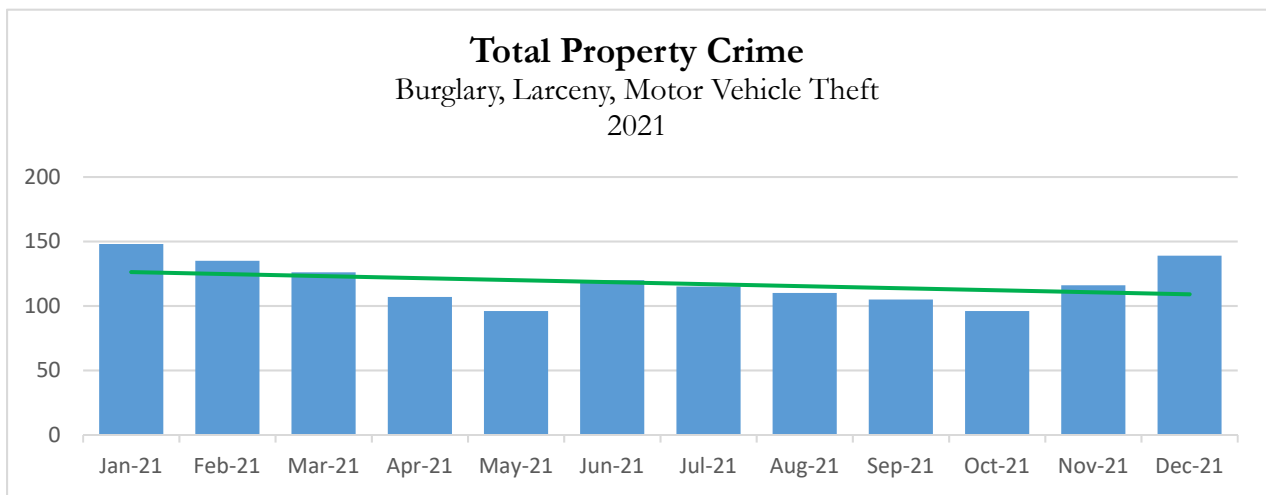

Annual Report 2021
Dunwoody Police Department

**Dunwoody Police Statistics Comparison
12-Month Running Comparison**

Type	Jan-21	Feb-21	Mar-21	Apr-21	May-21	Jun-21	Jul-21	Aug-21	Sep-21	Oct-21	Nov-21	Dec-21
Homicide	0	1	0	1	0	0	0	0	0	0	0	0
Forcible Rape	0	0	1	0	0	0	0	1	0	0	1	0
Robbery	1	2	3	1	0	3	3	4	4	2	3	4
Aggravated Assault	5	0	3	3	8	8	4	3	7	3	4	0
Burglary	10	7	5	12	6	6	9	5	3	9	11	10
Motor Vehicle Theft	7	6	12	5	6	13	9	7	7	3	9	8
Entering Auto	26	38	26	9	19	16	13	14	9	25	18	24
Shoplifting	67	54	58	53	40	57	45	48	50	36	44	56
Larceny (Other)	38	30	25	28	25	28	39	36	36	23	34	41
Total Persons Crime	6	3	7	5	8	11	7	8	11	5	8	4
Total Property Crime	148	135	126	107	96	120	115	110	105	96	116	139
Total Index Crime	154	138	133	112	104	131	122	118	116	101	124	143
Total Calls for Service												
Officer Initiated	2781	2796	2531	2181	1941	1936	2071	1995	1776	17672	1899	1989
Citizen Initiated	1650	1478	1726	1719	1789	1926	1865	1854	1761	1817	1811	1957
Total CFS	4431	4274	4257	3900	3730	3862	3936	3849	3537	3589	3710	3946
Shift Officer Workload Statistics												
Incident Reports	410	385	414	372	381	410	396	379	367	385	442	362
Crash Reports	145	168	191	161	193	228	207	203	209	236	216	208
Citations	333	428	439	438	490	441	370	399	360	456	541	505
Field Interviews	33	35	16	27	30	34	46	49	36	37	33	31
Total Arrests	130	119	98	126	106	135	105	105	76	100	132	107
CID Workload Statistics												
Cases Assigned	84	62	82	56	55	68	64	64	56	68	76	55
Arrest Warrants	14	31	18	30	25	32	21	16	27	36	7	22
Search Warrants	6	10	8	7	2	5	7	3	5	4	8	4
CRT Workload Statistics												
Incident Reports	8	6	5	2	8	6	10	17	17	4	6	16
Crashes	3	3	1	3	0	2	5	7	6	3	4	2
Citations	194	138	126	58	58	223	236	251	205	159	130	193

Annual Report 2021
Dunwoody Police Department