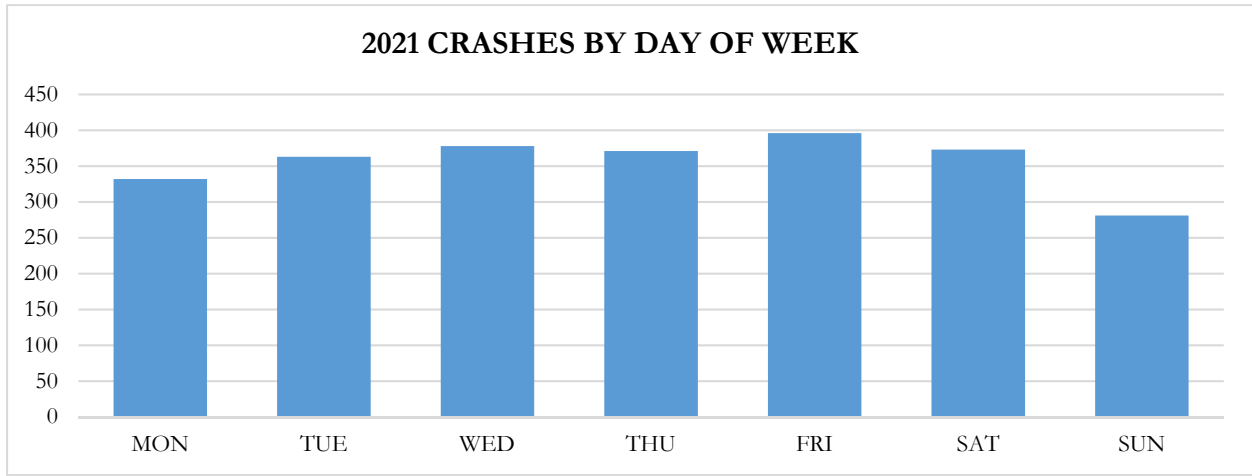

Annual Report 2021
Dunwoody Police Department

The figures below show the distribution of crashes by hour of day, day of week, and the combination of hour of day and day of week. The most crashes occurred on Tuesdays from 1700-1800hrs.

Annual Report 2021
Dunwoody Police Department

The table below lists the top 20 crash locations in 2021. The top 20 accounted for 66.64% of all crashes in Dunwoody.

TOP 20 CRASH LOCATIONS	COUNT	%
I-285 WB	512	20.53
I-285 EB	293	11.75
ASHFORD DUNWOODY RD	205	8.22
CHAMBLEE DUNWOODY RD	128	5.13
4400 ASHFORD DUNWOODY RD	114	4.57
MOUNT VERNON RD	84	3.37
N PEACHTREE RD	39	1.56
PERIMETER CTR W	37	1.48
HAMMOND DR	35	1.40
N SHALLOWFORD RD	32	1.28
COTILLION DR	31	1.24
100 PERIMETER CTR PL	22	0.88
TILLY MILL RD	21	0.84
4725 ASHFORD DUNWOODY RD	19	0.76
4498 CHAMBLEE DUNWOODY RD	19	0.76
WINTERS CHAPEL RD	19	0.76
77 PERIMETER CTR E	14	0.56
WOMACK RD	13	0.52
VERMACK RD	13	0.52
MEADOW LANE RD	12	0.48
TOTAL	1662	66.64