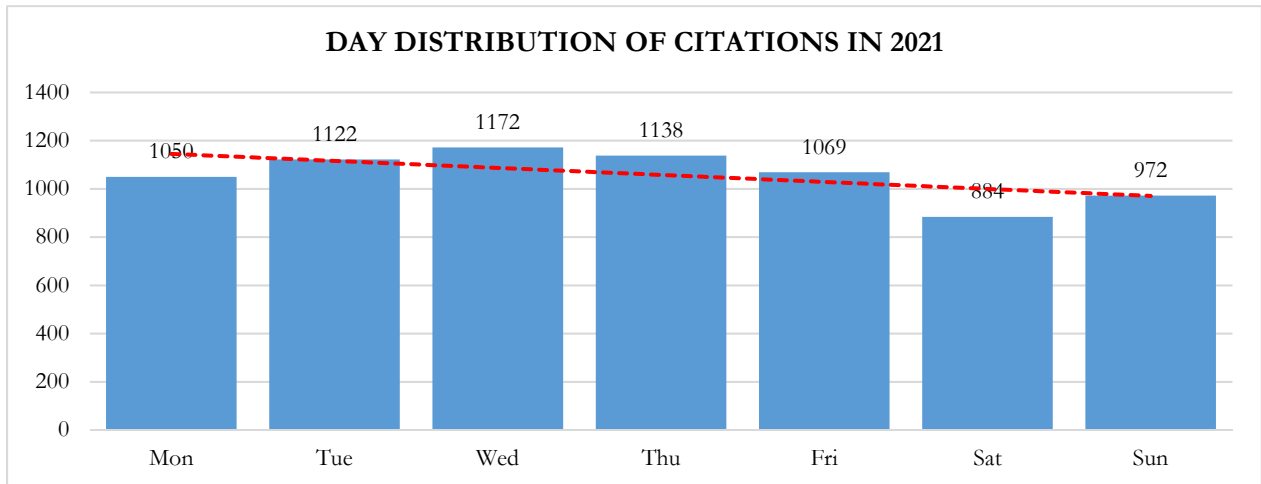

Annual Report 2021
Dunwoody Police Department

The figures below show the distribution of citations by hour of day, day of week, and the combination of hour of day and day of week. The most citations were written on Fridays from 0800-0900hrs.