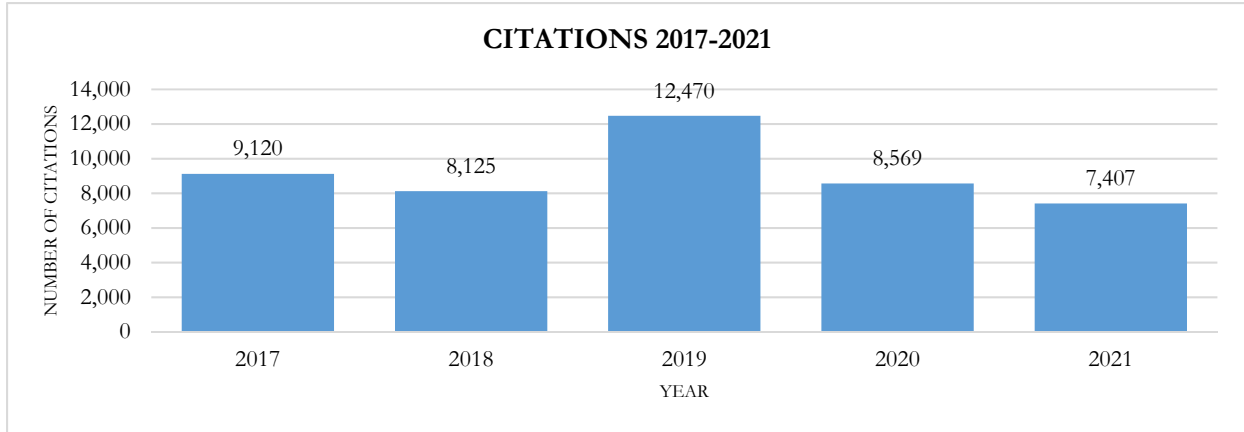

CITATIONS

2020

2021

2021 had a 14% decrease in citations as compared to 2020.

Annual Report 2021
Dunwoody Police Department

The City of Dunwoody wrote 7,407 citations in 2021, a 14% decrease from 2020 and a 19% decrease from 2017. DPD wrote 143 unique types of citations in 2021. The top 25 charges make up 83% of all citations written by Dunwoody police in 2021 and are listed in the table below.