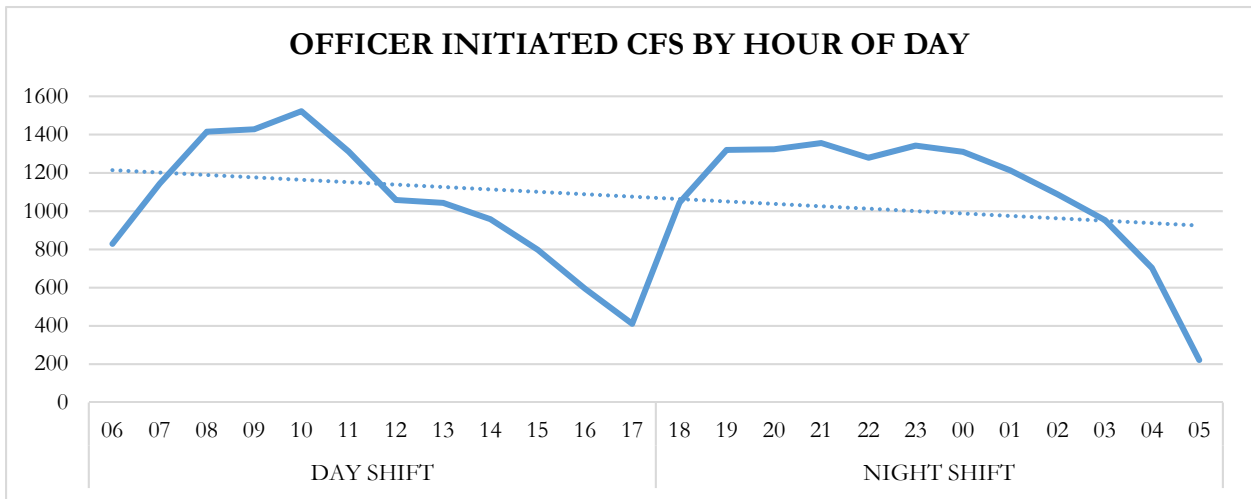

Annual Report 2021
Dunwoody Police Department

Officer initiated calls for service accounted for 55% of all calls for service in Dunwoody. The figures below show the distribution of calls by day of week, hour of day, and the combination of day of week and hour of day. The most calls were on Tuesdays from 1000-1100hrs.