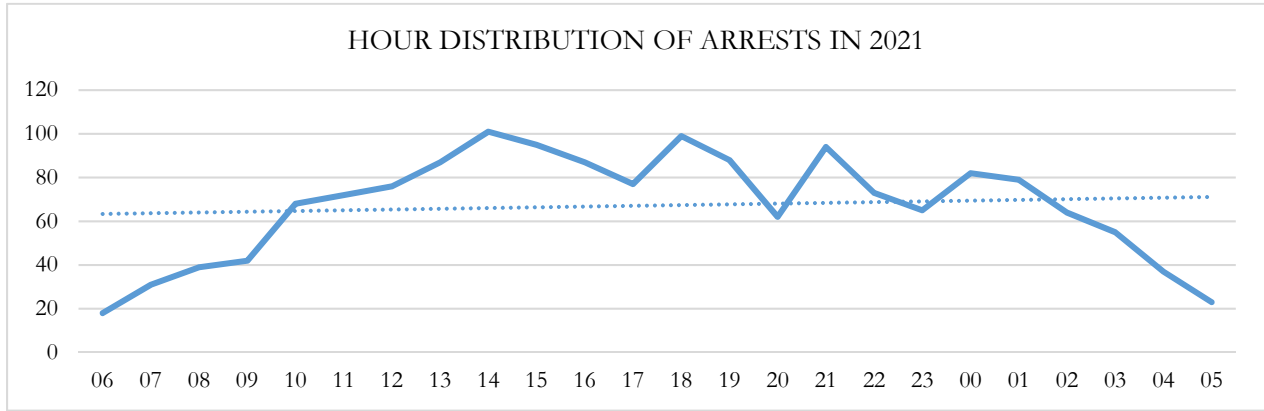

Annual Report 2021
Dunwoody Police Department

The figures below show the distribution of arrests by hour of day, day of week, and the combination of hour of day and day of week. The most arrests occurred on Saturdays from 1500-1600hrs (n=23).

Annual Report 2021
Dunwoody Police Department

The top 20 arrest charges in 2021, accounted for 81.66% of all arrests.

CHARGE	COUNT	%
LARCENY-SHOPLIFTING, M	272	16.85
OBSTRUCTION-FAILURE TO APPEAR, M	241	14.93
WANTED PERSON LOCATED, M	142	8.80
DRIVING WHILE LICENSE SUSPENDED/REVOKED, M	84	5.20
DUI - ALCOHOL, M	79	4.89
DISORDERLY CONDUCT, M	64	3.97
DRIVING WHILE UNLICENSED, M	62	3.84
OBSTRUCTION-PROBATION VIOLATION, M	59	3.66
LARCENY-SHOPLIFTING, F	46	2.85
FAMILY-BATTERY/SIMPLE BATTERY, M	41	2.54
SPEEDING, M	34	2.11
ASSAULT; SIMPLE ASSAULT/BATTERY, M	32	1.98
DRUG-MARIJUANA POSSESSION, M	28	1.73
CRIMINAL TRESPASS, M	27	1.67
DUI, M	27	1.67
LOITERING AND PROWLING, M	18	1.12
DRUG: MARIJUANA-POSSESS LESS THAN 1 OZ- MISD (CITATION ONLY)	17	1.05
LARCENY-OTHER OFFENSES, F	16	0.99
RECKLESS DRIVING, M	15	0.93
LARCENY-ARTICLES FROM VEHICLE, F	14	0.87
TOP 20 TOTAL	1318	81.66

The top 20 locations of arrests in 2021, accounted for 54.58% of all arrests.

LOCATION	COUNT	%
4725 ASHFORD DUNWOODY RD	219	13.57
4400 ASHFORD DUNWOODY RD	162	10.04
4800 ASHFORD DUNWOODY RD	83	5.14
4300 ASHFORD DUNWOODY RD	64	3.97
285 WB/ASHFORD DUNWOODY RD	42	2.60
285 EB/CHAMBLEE DUNWOODY RD	36	2.23
77 PERIMETER CTR E	36	2.23
285 WB/N PEACHTREE RD	34	2.11
4500 ASHFORD DUNWOODY RD	28	1.73
6800 PEACHTREE INDUSTRIAL BLVD	21	1.30
285 WB/CHAMBLEE DUNWOODY RD	20	1.24
ASHFORD DUNWOODY RD/PERIMETER CTR E	20	1.24
PEACHTREE INDUSTRIAL BLVD/TILLY MILL RD	17	1.05
6750 PEACHTREE INDUSTRIAL BLVD	17	1.05
ASHFORD DUNWOODY RD/HAMMOND DR	15	0.93
285 EB/N PEACHTREE RD	14	0.87
6900 PEACHTREE INDUSTRIAL BLVD	14	0.87
ASHFORD DUNWOODY RD/RAVINIA PKWY	14	0.87
1131 HAMMOND DR	13	0.81
ASHFORD DUNWOODY RD/285 EB	12	0.74
TOP 20 LOCATIONS	881	54.58