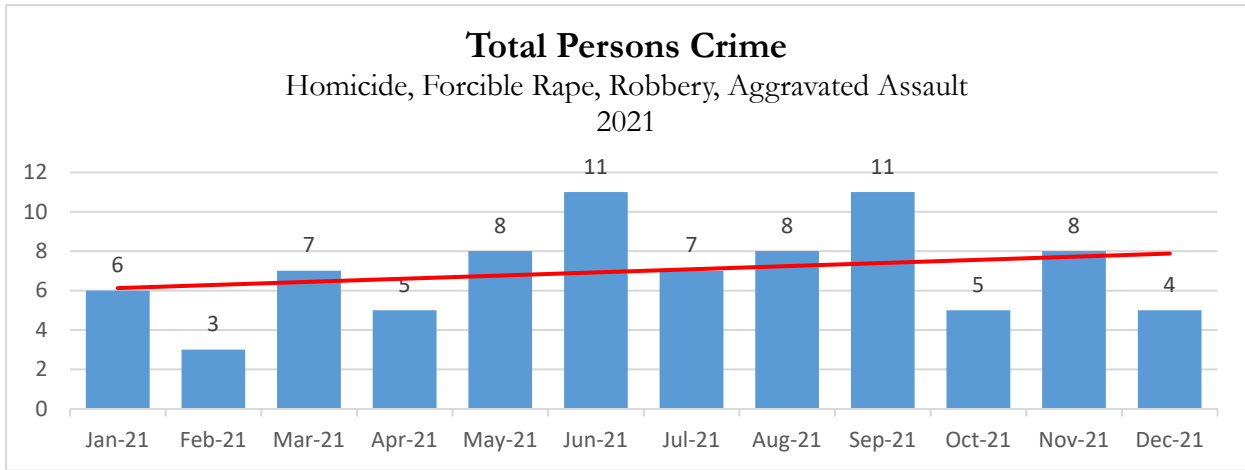

Annual Report 2021
Dunwoody Police Department

**Dunwoody Police Statistics Comparison
12-Month Running Comparison**

Type	Jan-21	Feb-21	Mar-21	Apr-21	May-21	Jun-21	Jul-21	Aug-21	Sep-21	Oct-21	Nov-21	Dec-21
Homicide	0	1	0	1	0	0	0	0	0	0	0	0
Forcible Rape	0	0	1	0	0	0	0	1	0	0	1	0
Robbery	1	2	3	1	0	3	3	4	4	2	3	4
Aggravated Assault	5	0	3	3	8	8	4	3	7	3	4	0
Burglary	10	7	5	12	6	6	9	5	3	9	11	10
Motor Vehicle Theft	7	6	12	5	6	13	9	7	7	3	9	8
Entering Auto	26	38	26	9	19	16	13	14	9	25	18	24
Shoplifting	67	54	58	53	40	57	45	48	50	36	44	56
Larceny (Other)	38	30	25	28	25	28	39	36	36	23	34	41
Total Persons Crime	6	3	7	5	8	11	7	8	11	5	8	4
Total Property Crime	148	135	126	107	96	120	115	110	105	96	116	139
Total Index Crime	154	138	133	112	104	131	122	118	116	101	124	143
Total Calls for Service												
Officer Initiated	2781	2796	2531	2181	1941	1936	2071	1995	1776	17672	1899	1989
Citizen Initiated	1650	1478	1726	1719	1789	1926	1865	1854	1761	1817	1811	1957
Total CFS	4431	4274	4257	3900	3730	3862	3936	3849	3537	3589	3710	3946
Shift Officer Workload Statistics												
Incident Reports	410	385	414	372	381	410	396	379	367	385	442	362
Crash Reports	145	168	191	161	193	228	207	203	209	236	216	208
Citations	333	428	439	438	490	441	370	399	360	456	541	505
Field Interviews	33	35	16	27	30	34	46	49	36	37	33	31
Total Arrests	130	119	98	126	106	135	105	105	76	100	132	107
CID Workload Statistics												
Cases Assigned	84	62	82	56	55	68	64	64	56	68	76	55
Arrest Warrants	14	31	18	30	25	32	21	16	27	36	7	22
Search Warrants	6	10	8	7	2	5	7	3	5	4	8	4
CRT Workload Statistics												
Incident Reports	8	6	5	2	8	6	10	17	17	4	6	16
Crashes	3	3	1	3	0	2	5	7	6	3	4	2
Citations	194	138	126	58	58	223	236	251	205	159	130	193

Annual Report 2021
Dunwoody Police Department