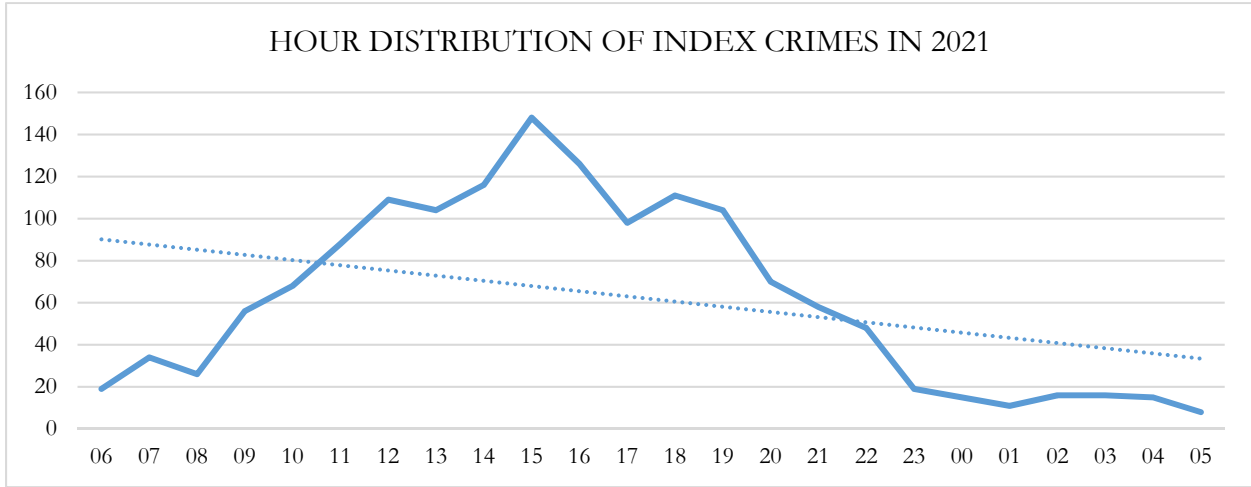

The City of Dunwoody had a total of 1,497 Crimes Against Persons and Property in 2021, a 3.24% increase from 2020.

Annual Report 2021
Dunwoody Police Department

Dunwoody Police Statistics 5-Year Comparison					
Type	2017	2018	2019	2020	2021
Homicide	1	1	1	2	2
Forcible Rape	3	4	2	6	3
Robbery	21	34	24	22	30
Aggravated Assault	28	30	29	39	48
Burglary	136	157	165	84	93
Motor Vehicle Theft	91	85	102	94	92
Entering Auto	601	686	412	243	237
Shoplifting	706	726	858	611	608
Larceny (Other)	458	361	375	338	383
Total Persons Crime	53	69	56	69	83
Total Property Crime	1992	2015	1912	1370	1413
Total Index Crime	2045	2084	1968	1439	1497
Total Calls for Service					
Officer Initiated	36,741	38,108	45,001	39,427	25,689
Citizen Initiated	25,203	22,261	23,175	18,670	21,332
Total CFS	61,944	60,369	68,176	58,097	47,021
Shift Officer Workload Statistics					
Incident Reports	5,050	5,113	5,229	4,255	4,703
Crash Reports	3,094	2,758	2,983	1,780	2,365
Citations	6,156	6,565	7,528	5,179	5,200
Field Interviews	410	465	492	311	407
Total Arrests	1,810	1,597	1,754	1,184	1,339
CID Workload Statistics					
Cases Assigned	1,949	2,062	1,582	927	790
Arrest Warrants	494	503	480	400	279
Search Warrants	116	83	71	69	69
CRT Workload Statistics					
Incident Reports	238	155	295	231	97
Crashes	50	152	109	61	39
Citations	2,703	1,489	4,797	3,329	1,971

Annual Report 2021
Dunwoody Police Department

Annual Report 2021
Dunwoody Police Department

Reporting of index crimes begin increasing after 0600hrs, peaking at 1500hrs, and begin decreasing after 1900hrs. The figures below show the distribution of index crimes beginning at 0600hrs, day shift hours, and night shift hours. The dotted trend line indicates that index crimes increase during the day and decrease during night shift hours.

The most reported index crimes in 2021 for day shift was Fridays 1500-1600hrs (n=28) and night shift Tuesdays 1900-2000hrs (n=24).

Index Crimes by Day of Week and Hour of Day

Day Shift Index Crimes by Day of Week and Hour of Day