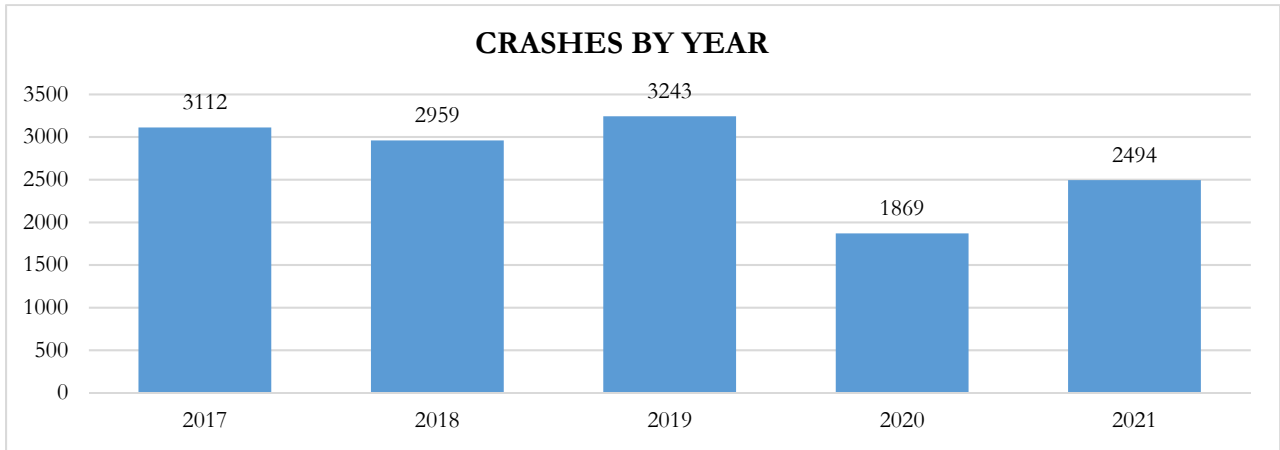

Annual Report 2021
Dunwoody Police Department

The City of Dunwoody had 2,494 crashes in 2021, a 33% increase from 2020 and a 20% decrease from 2017. Dunwoody had 7 fatality crashes in 2021, a significant increase over the past five years.