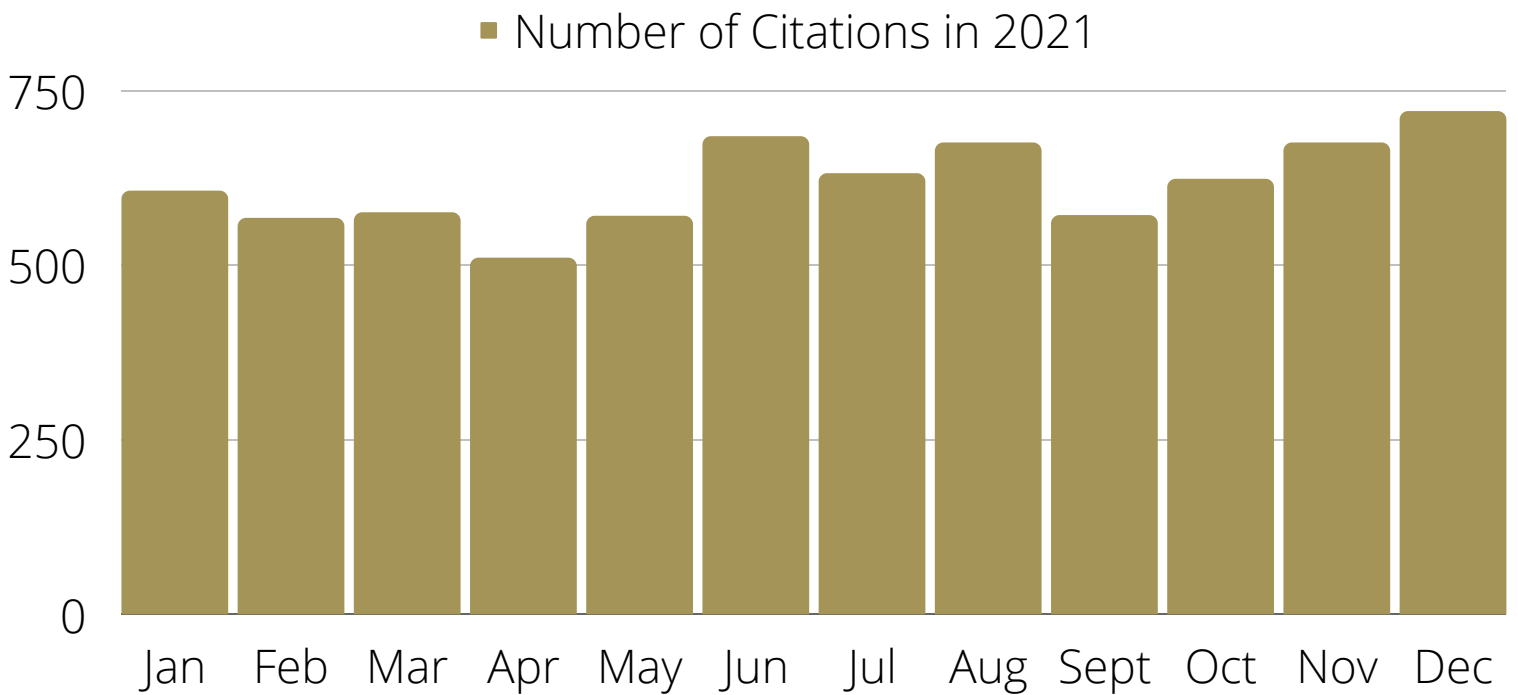

The top 20 locations of arrests in 2021, accounted for 54.58% of all arrests.

LOCATION	COUNT	%
4725 ASHFORD DUNWOODY RD	219	13.57
4400 ASHFORD DUNWOODY RD	162	10.04
4800 ASHFORD DUNWOODY RD	83	5.14
4300 ASHFORD DUNWOODY RD	64	3.97
285 WB/ASHFORD DUNWOODY RD	42	2.60
285 EB/CHAMBLEE DUNWOODY RD	36	2.23
77 PERIMETER CTR E	36	2.23
285 WB/N PEACHTREE RD	34	2.11
4500 ASHFORD DUNWOODY RD	28	1.73
6800 PEACHTREE INDUSTRIAL BLVD	21	1.30
285 WB/CHAMBLEE DUNWOODY RD	20	1.24
ASHFORD DUNWOODY RD/PERIMETER CTR E	20	1.24
PEACHTREE INDUSTRIAL BLVD/TILLY MILL RD	17	1.05
6750 PEACHTREE INDUSTRIAL BLVD	17	1.05
ASHFORD DUNWOODY RD/HAMMOND DR	15	0.93
285 EB/N PEACHTREE RD	14	0.87
6900 PEACHTREE INDUSTRIAL BLVD	14	0.87
ASHFORD DUNWOODY RD/RAVINIA PKWY	14	0.87
1131 HAMMOND DR	13	0.81
ASHFORD DUNWOODY RD/285 EB	12	0.74
TOP 20 LOCATIONS	881	54.58

CITATIONS

2020

2021

2021 had a 14% decrease in citations as compared to 2020.

Annual Report 2021
Dunwoody Police Department

The City of Dunwoody wrote 7,407 citations in 2021, a 14% decrease from 2020 and a 19% decrease from 2017. DPD wrote 143 unique types of citations in 2021. The top 25 charges make up 83% of all citations written by Dunwoody police in 2021 and are listed in the table below.