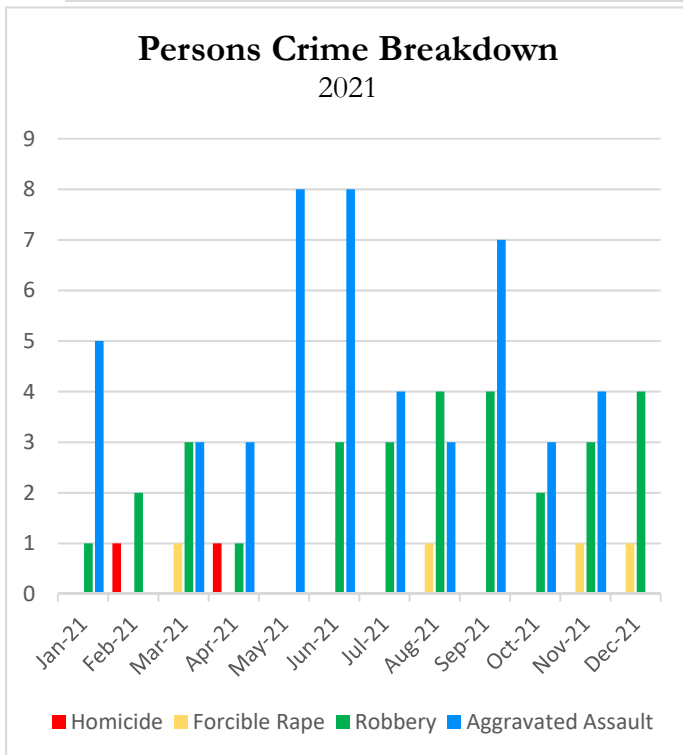

Annual Report 2021
Dunwoody Police Department

**Dunwoody Police Statistics Comparison
12-Month Running Comparison**

Type	Jan-21	Feb-21	Mar-21	Apr-21	May-21	Jun-21	Jul-21	Aug-21	Sep-21	Oct-21	Nov-21	Dec-21
Homicide	0	1	0	1	0	0	0	0	0	0	0	0
Forcible Rape	0	0	1	0	0	0	0	1	0	0	1	0
Robbery	1	2	3	1	0	3	3	4	4	2	3	4
Aggravated Assault	5	0	3	3	8	8	4	3	7	3	4	0
Burglary	10	7	5	12	6	6	9	5	3	9	11	10
Motor Vehicle Theft	7	6	12	5	6	13	9	7	7	3	9	8
Entering Auto	26	38	26	9	19	16	13	14	9	25	18	24
Shoplifting	67	54	58	53	40	57	45	48	50	36	44	56
Larceny (Other)	38	30	25	28	25	28	39	36	36	23	34	41
Total Persons Crime	6	3	7	5	8	11	7	8	11	5	8	4
Total Property Crime	148	135	126	107	96	120	115	110	105	96	116	139
Total Index Crime	154	138	133	112	104	131	122	118	116	101	124	143
Total Calls for Service												
Officer Initiated	2781	2796	2531	2181	1941	1936	2071	1995	1776	17672	1899	1989
Citizen Initiated	1650	1478	1726	1719	1789	1926	1865	1854	1761	1817	1811	1957
Total CFS	4431	4274	4257	3900	3730	3862	3936	3849	3537	3589	3710	3946
Shift Officer Workload Statistics												
Incident Reports	410	385	414	372	381	410	396	379	367	385	442	362
Crash Reports	145	168	191	161	193	228	207	203	209	236	216	208
Citations	333	428	439	438	490	441	370	399	360	456	541	505
Field Interviews	33	35	16	27	30	34	46	49	36	37	33	31
Total Arrests	130	119	98	126	106	135	105	105	76	100	132	107
CID Workload Statistics												
Cases Assigned	84	62	82	56	55	68	64	64	56	68	76	55
Arrest Warrants	14	31	18	30	25	32	21	16	27	36	7	22
Search Warrants	6	10	8	7	2	5	7	3	5	4	8	4
CRT Workload Statistics												
Incident Reports	8	6	5	2	8	6	10	17	17	4	6	16
Crashes	3	3	1	3	0	2	5	7	6	3	4	2
Citations	194	138	126	58	58	223	236	251	205	159	130	193

Annual Report 2021
Dunwoody Police Department