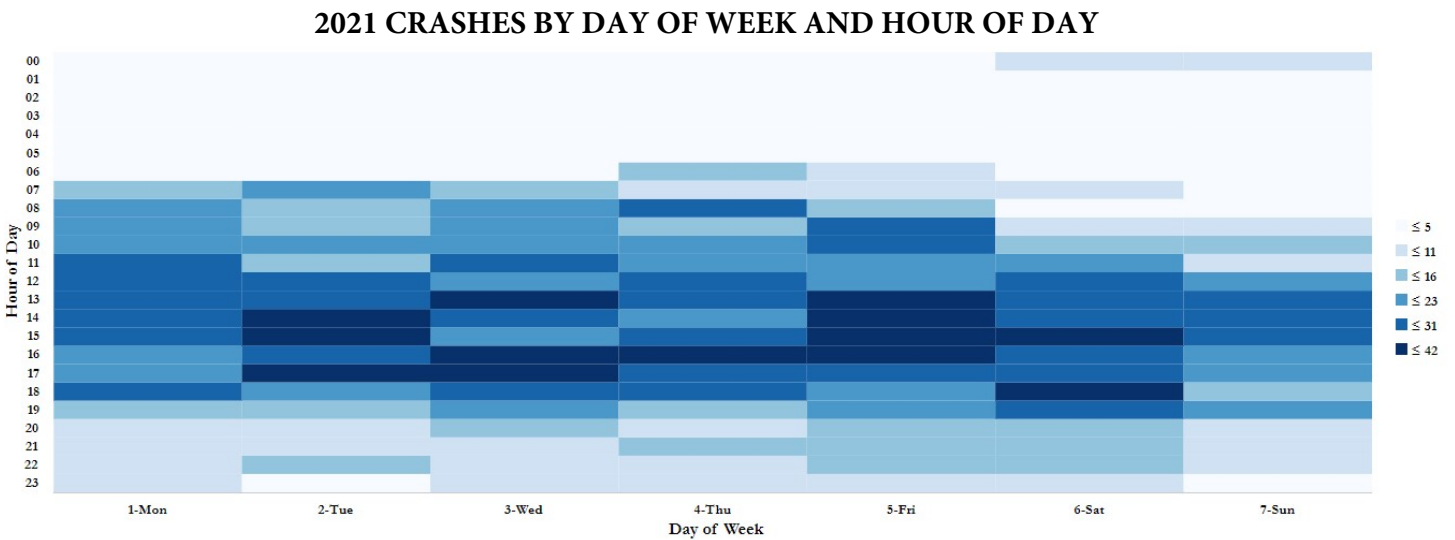

Annual Report 2021
Dunwoody Police Department

The figures below show the distribution of crashes by hour of day, day of week, and the combination of hour of day and day of week. The most crashes occurred on Tuesdays from 1700-1800hrs.

Annual Report 2021
Dunwoody Police Department

The table below lists the top 20 crash locations in 2021. The top 20 accounted for 66.64% of all crashes in Dunwoody.

TOP 20 CRASH LOCATIONS	COUNT	%
I-285 WB	512	20.53
I-285 EB	293	11.75
ASHFORD DUNWOODY RD	205	8.22
CHAMBLEE DUNWOODY RD	128	5.13
4400 ASHFORD DUNWOODY RD	114	4.57
MOUNT VERNON RD	84	3.37
N PEACHTREE RD	39	1.56
PERIMETER CTR W	37	1.48
HAMMOND DR	35	1.40
N SHALLOWFORD RD	32	1.28
COTILLION DR	31	1.24
100 PERIMETER CTR PL	22	0.88
TILLY MILL RD	21	0.84
4725 ASHFORD DUNWOODY RD	19	0.76
4498 CHAMBLEE DUNWOODY RD	19	0.76
WINTERS CHAPEL RD	19	0.76
77 PERIMETER CTR E	14	0.56
WOMACK RD	13	0.52
VERMACK RD	13	0.52
MEADOW LANE RD	12	0.48
TOTAL	1662	66.64