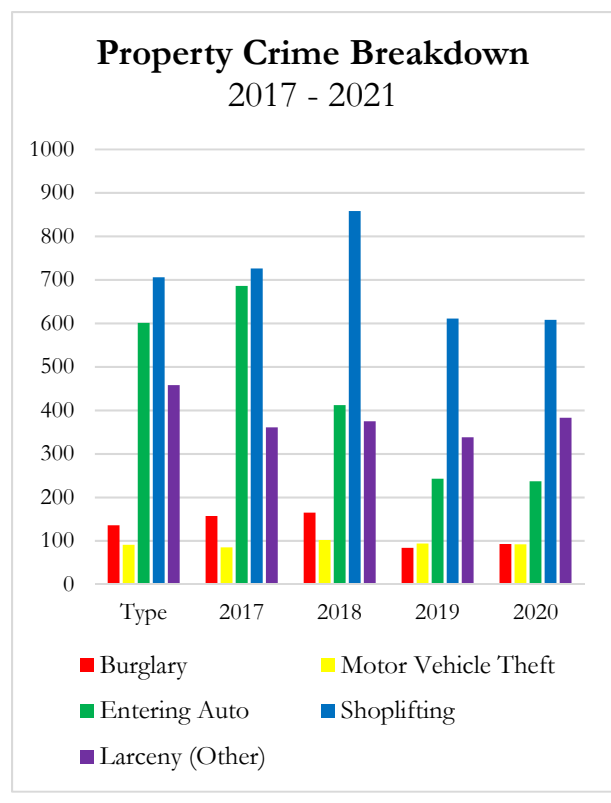

DUNWOODY POLICE DEPARTMENT

2021 ANNUAL REPORT

PREPARED BY
Analyst Lowe

INDEX CRIMES

2020

2021

2021 had a 4% increase in index crimes as compared to 2020.

CRIME STATS

2021

The following categories were pulled to closely represent "Crimes Against Persons": Homicide, Rape, Robbery, and Aggravated Assault and "Crimes Against Property": Burglary, Larceny, and Motor Vehicle Theft.

The City of Dunwoody had a total of 1,497 Crimes Against Persons and Property in 2021, a 3.24% increase from 2020.

Annual Report 2021
Dunwoody Police Department

Dunwoody Police Statistics 5-Year Comparison					
Type	2017	2018	2019	2020	2021
Homicide	1	1	1	2	2
Forcible Rape	3	4	2	6	3
Robbery	21	34	24	22	30
Aggravated Assault	28	30	29	39	48
Burglary	136	157	165	84	93
Motor Vehicle Theft	91	85	102	94	92
Entering Auto	601	686	412	243	237
Shoplifting	706	726	858	611	608
Larceny (Other)	458	361	375	338	383
Total Persons Crime	53	69	56	69	83
Total Property Crime	1992	2015	1912	1370	1413
Total Index Crime	2045	2084	1968	1439	1497
Total Calls for Service					
Officer Initiated	36,741	38,108	45,001	39,427	25,689
Citizen Initiated	25,203	22,261	23,175	18,670	21,332
Total CFS	61,944	60,369	68,176	58,097	47,021
Shift Officer Workload Statistics					
Incident Reports	5,050	5,113	5,229	4,255	4,703
Crash Reports	3,094	2,758	2,983	1,780	2,365
Citations	6,156	6,565	7,528	5,179	5,200
Field Interviews	410	465	492	311	407
Total Arrests	1,810	1,597	1,754	1,184	1,339
CID Workload Statistics					
Cases Assigned	1,949	2,062	1,582	927	790
Arrest Warrants	494	503	480	400	279
Search Warrants	116	83	71	69	69
CRT Workload Statistics					
Incident Reports	238	155	295	231	97
Crashes	50	152	109	61	39
Citations	2,703	1,489	4,797	3,329	1,971

The most reported index crimes in 2021 for day shift was Fridays 1500-1600hrs (n=28) and night shift Tuesdays 1900-2000hrs (n=24).

Index Crimes by Day of Week and Hour of Day

Day Shift Index Crimes by Day of Week and Hour of Day