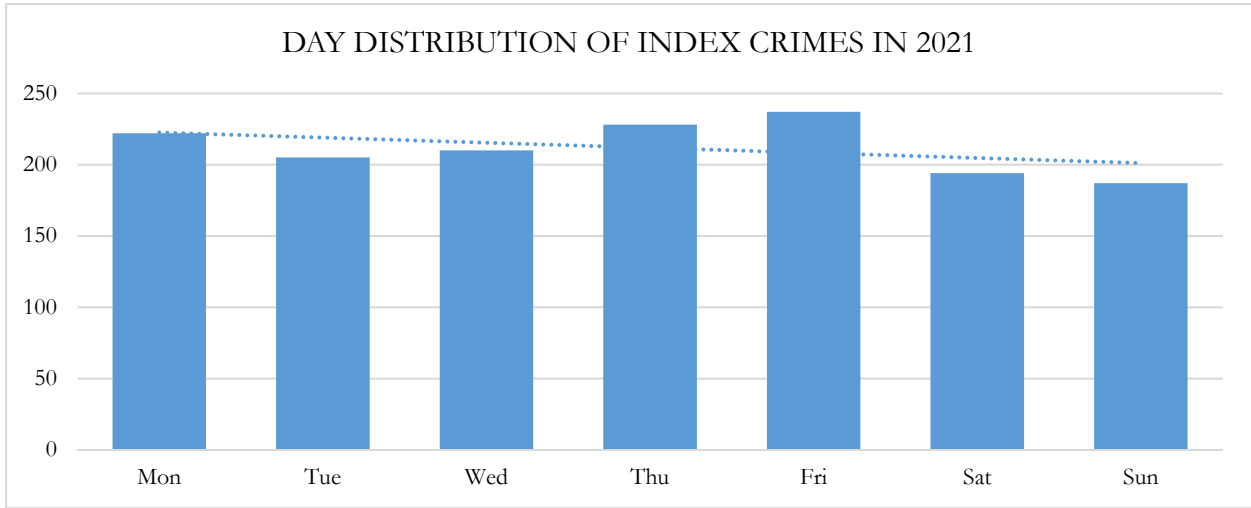

Annual Report 2021
Dunwoody Police Department

Annual Report 2021
Dunwoody Police Department

Reporting of index crimes begin increasing after 0600hrs, peaking at 1500hrs, and begin decreasing after 1900hrs. The figures below show the distribution of index crimes beginning at 0600hrs, day shift hours, and night shift hours. The dotted trend line indicates that index crimes increase during the day and decrease during night shift hours.

Annual Report 2021
Dunwoody Police Department

The day with the highest count of reported index crimes was Fridays for day shift and Sundays for night shift.

Annual Report 2021
Dunwoody Police Department

The most reported index crimes in 2021 for day shift was Fridays 1500-1600hrs (n=28) and night shift Tuesdays 1900-2000hrs (n=24).

Index Crimes by Day of Week and Hour of Day

Day Shift Index Crimes by Day of Week and Hour of Day