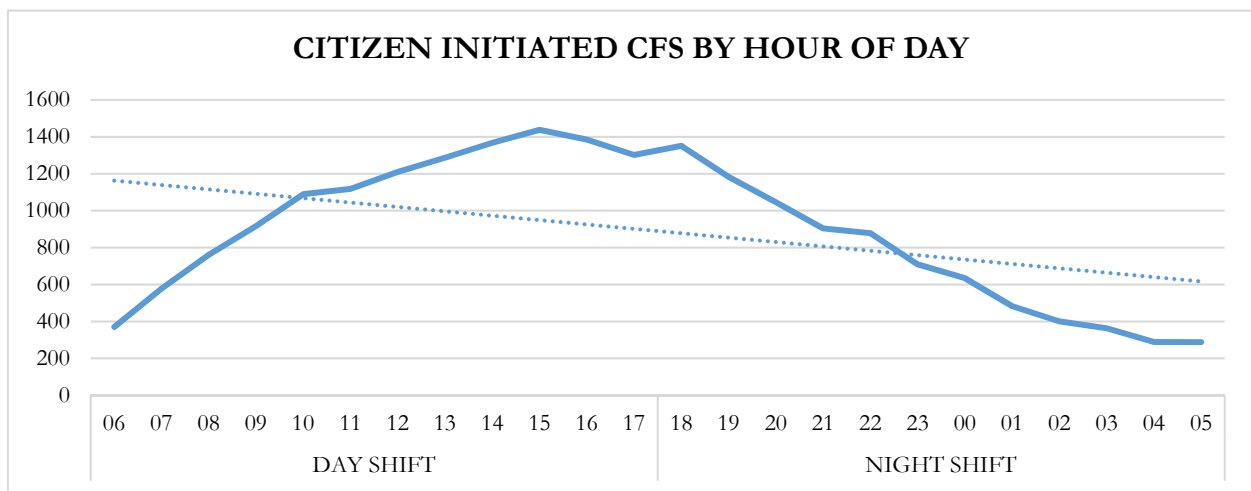

Annual Report 2021
Dunwoody Police Department

Citizen initiated calls for service accounted for 45% of all calls for service in Dunwoody. The figures below show the distribution of calls by day of week, hour of day, and the combination of day of week and hour of day. The most calls were on Fridays from 1500-1600hrs.