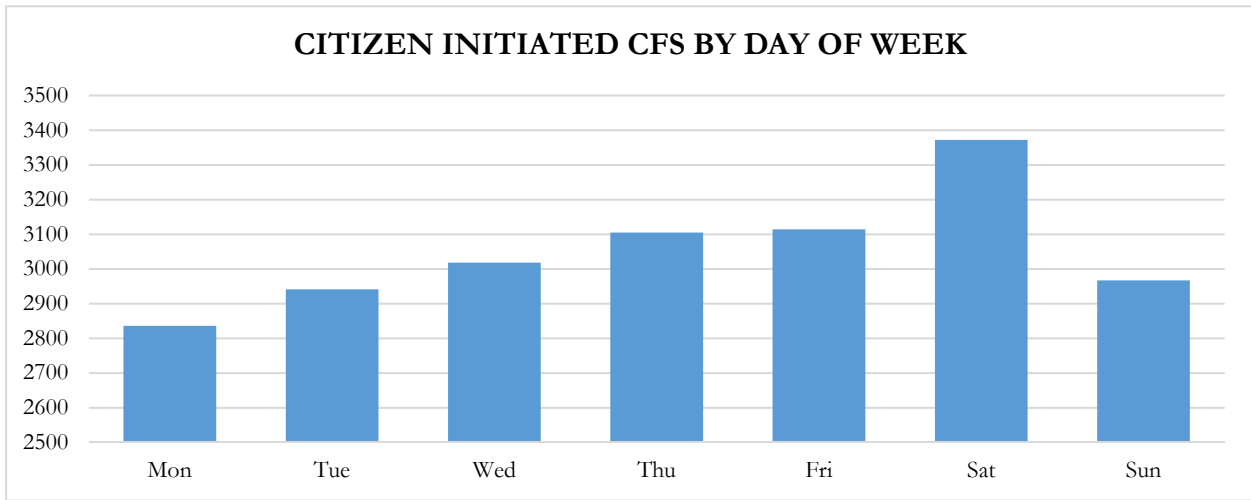

Annual Report 2021
Dunwoody Police Department

Citizen initiated calls for service accounted for 45% of all calls for service in Dunwoody. The figures below show the distribution of calls by day of week, hour of day, and the combination of day of week and hour of day. The most calls were on Fridays from 1500-1600hrs.