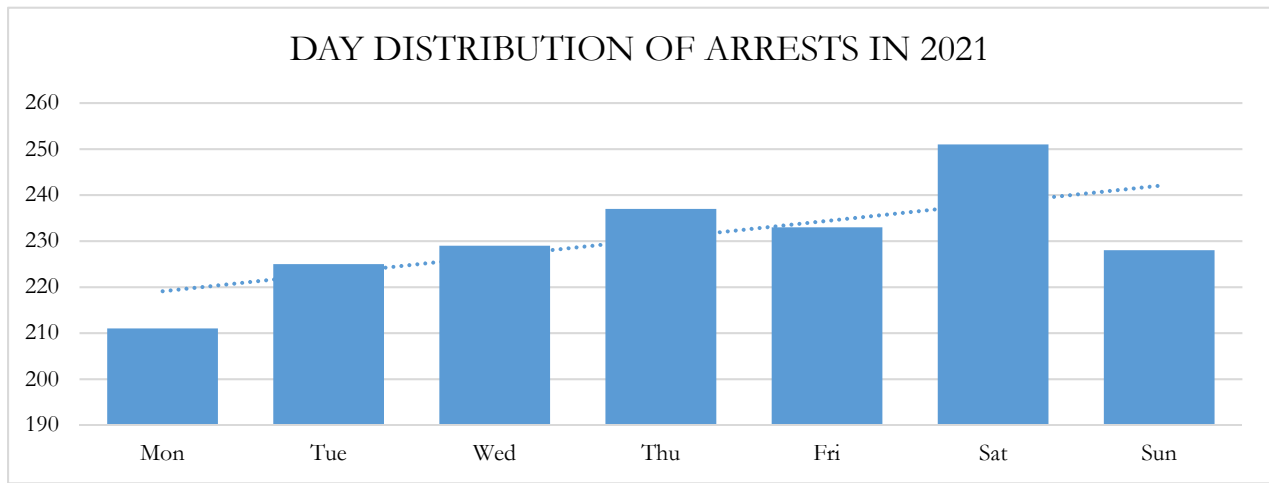

Annual Report 2021
Dunwoody Police Department

Annual Report 2021
Dunwoody Police Department

Reporting of index crimes begin increasing after 0600hrs, peaking at 1500hrs, and begin decreasing after 1900hrs. The figures below show the distribution of index crimes beginning at 0600hrs, day shift hours, and night shift hours. The dotted trend line indicates that index crimes increase during the day and decrease during night shift hours.

The most reported index crimes in 2021 for day shift was Fridays 1500-1600hrs (n=28) and night shift Tuesdays 1900-2000hrs (n=24).

Index Crimes by Day of Week and Hour of Day

Day Shift Index Crimes by Day of Week and Hour of Day

ARRESTS

2020

1,497
Arrests

2021

1,613
Arrests

2021 had a 8% increase in arrests as compared to 2020.

Annual Report 2021
Dunwoody Police Department

Crime Type	2017		2018		2019		2020		2021	
	Incidents	Arrests	Incidents	Arrests	Incidents	Arrests	Incidents	Arrests	Incidents	Arrests
Homicide	1	1	1	1	1	1	2	2	2	2
Rape	3	1	4	0	2	0	6	1	3	1
Robbery	21	4	34	5	24	7	22	6	30	2
Aggravated Assault	28	20	30	17	29	8	39	16	48	17
Burglary	136	8	157	23	165	8	84	8	93	9
Motor Vehicle Theft	91	7	85	11	102	9	94	9	92	8
Entering Autos	601	20	686	25	412	40	243	15	238	14
Shoplifting	706	525	726	620	858	748	611	396	609	321
Other Larceny-Theft	458	41	361	47	375	38	338	31	381	31
Total Violent Crime	53	26	69	23	56	16	69	25	83	22
Total Property Crime	1992	601	2015	726	1912	843	1370	459	1413	383
Total Index Crime	2045	627	2084	749	1968	859	1439	484	1496	405
Clearance Rate	31%		36%		44%		34%		27%	

Annual Report 2021
Dunwoody Police Department

The figures below show the distribution of arrests by hour of day, day of week, and the combination of hour of day and day of week. The most arrests occurred on Saturdays from 1500-1600hrs (n=23).