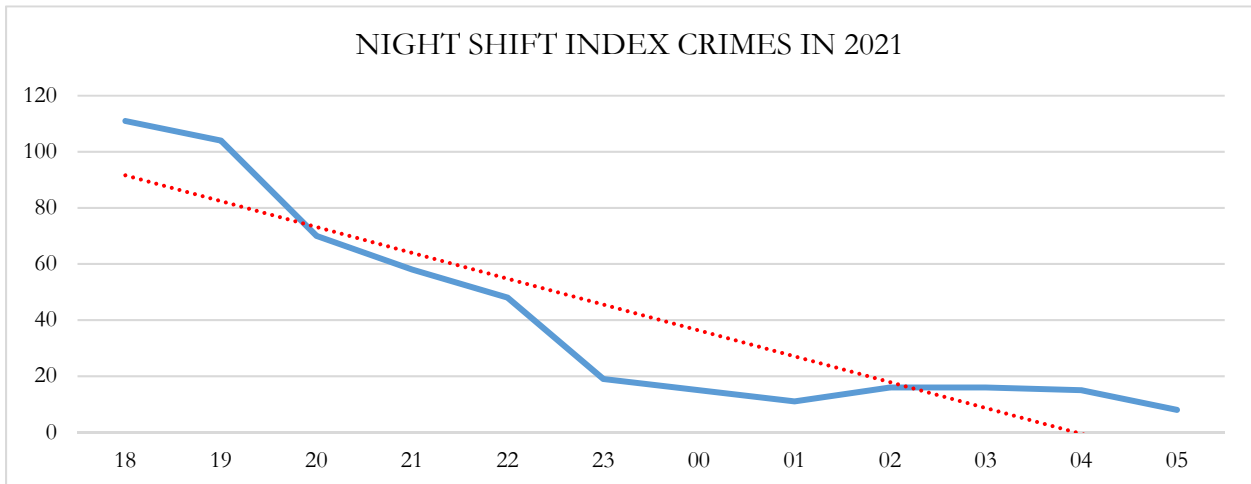

Annual Report 2021
Dunwoody Police Department

Annual Report 2021
Dunwoody Police Department

Reporting of index crimes begin increasing after 0600hrs, peaking at 1500hrs, and begin decreasing after 1900hrs. The figures below show the distribution of index crimes beginning at 0600hrs, day shift hours, and night shift hours. The dotted trend line indicates that index crimes increase during the day and decrease during night shift hours.