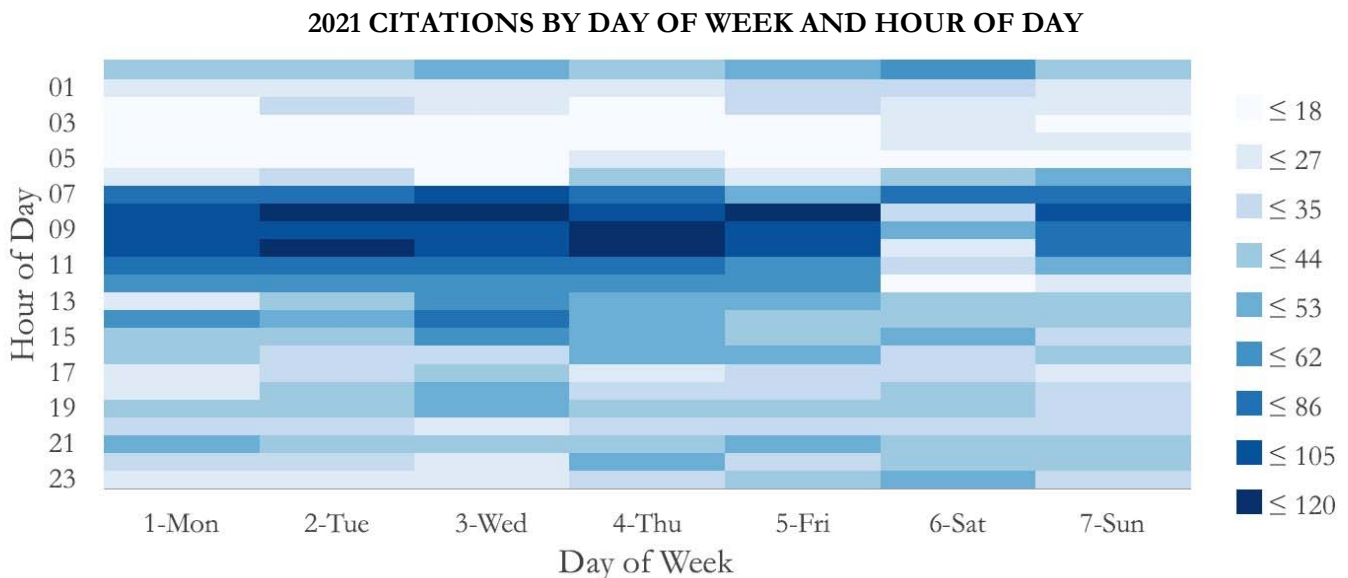

Annual Report 2021
Dunwoody Police Department

The figures below show the distribution of citations by hour of day, day of week, and the combination of hour of day and day of week. The most citations were written on Fridays from 0800-0900hrs.