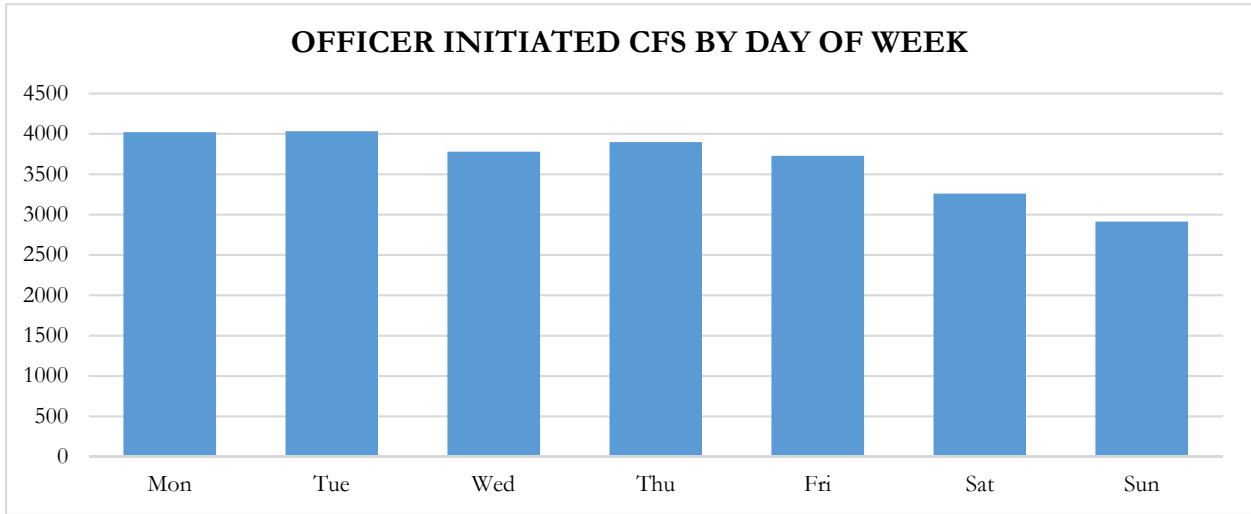

Annual Report 2021
Dunwoody Police Department

Officer initiated calls for service accounted for 55% of all calls for service in Dunwoody. The figures below show the distribution of calls by day of week, hour of day, and the combination of day of week and hour of day. The most calls were on Tuesdays from 1000-1100hrs.