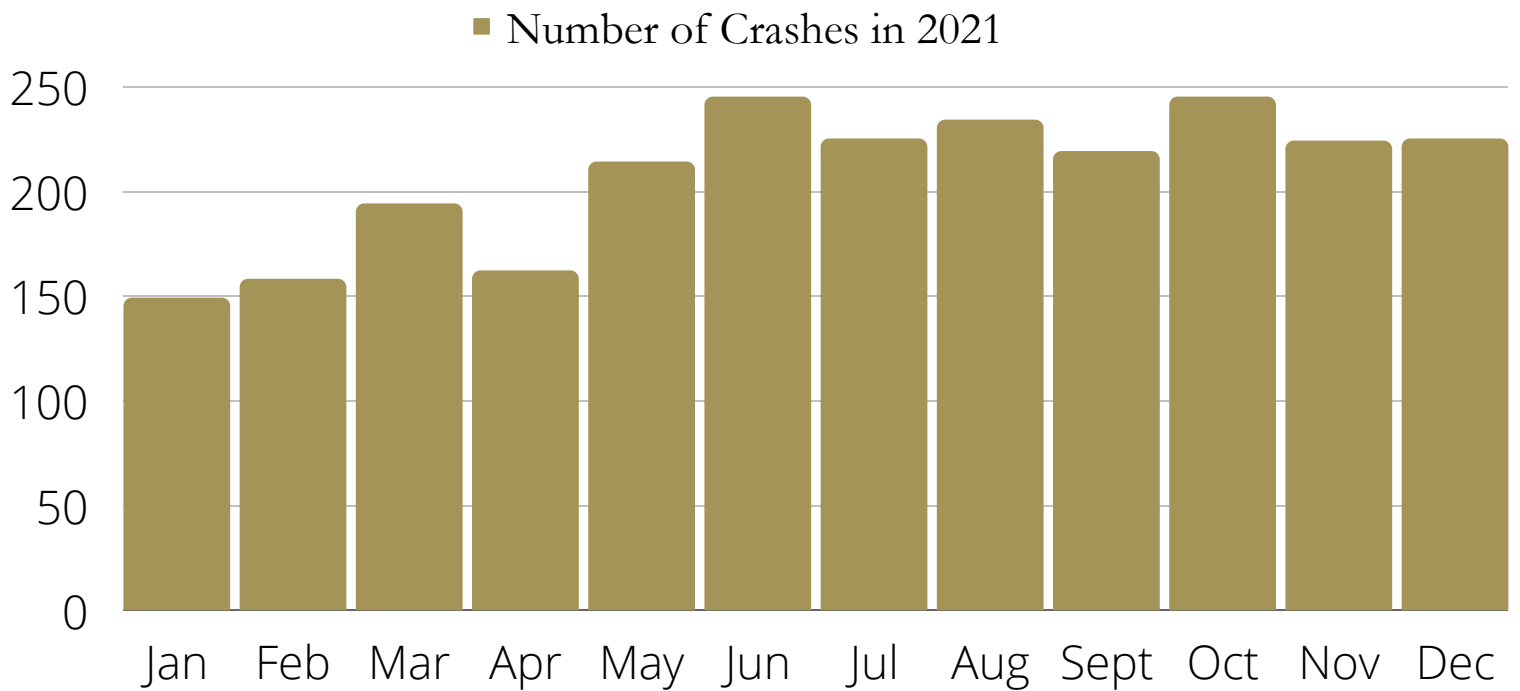

Annual Report 2021
Dunwoody Police Department

The figures below show the distribution of citations by hour of day, day of week, and the combination of hour of day and day of week. The most citations were written on Fridays from 0800-0900hrs.

Annual Report 2021
Dunwoody Police Department

The top 25 locations where citations were given by DPD in 2021 make up 52% of all citations written in 2021.

CRASHES

2020

1,869
Crashes

2021

2,494
Crashes

2021 had a 33% increase in crashes as compared to 2020.

Annual Report 2021
Dunwoody Police Department

The City of Dunwoody had 2,494 crashes in 2021, a 33% increase from 2020 and a 20% decrease from 2017. Dunwoody had 7 fatality crashes in 2021, a significant increase over the past five years.

Annual Report 2021
Dunwoody Police Department

The figures below show the distribution of crashes by hour of day, day of week, and the combination of hour of day and day of week. The most crashes occurred on Tuesdays from 1700-1800hrs.