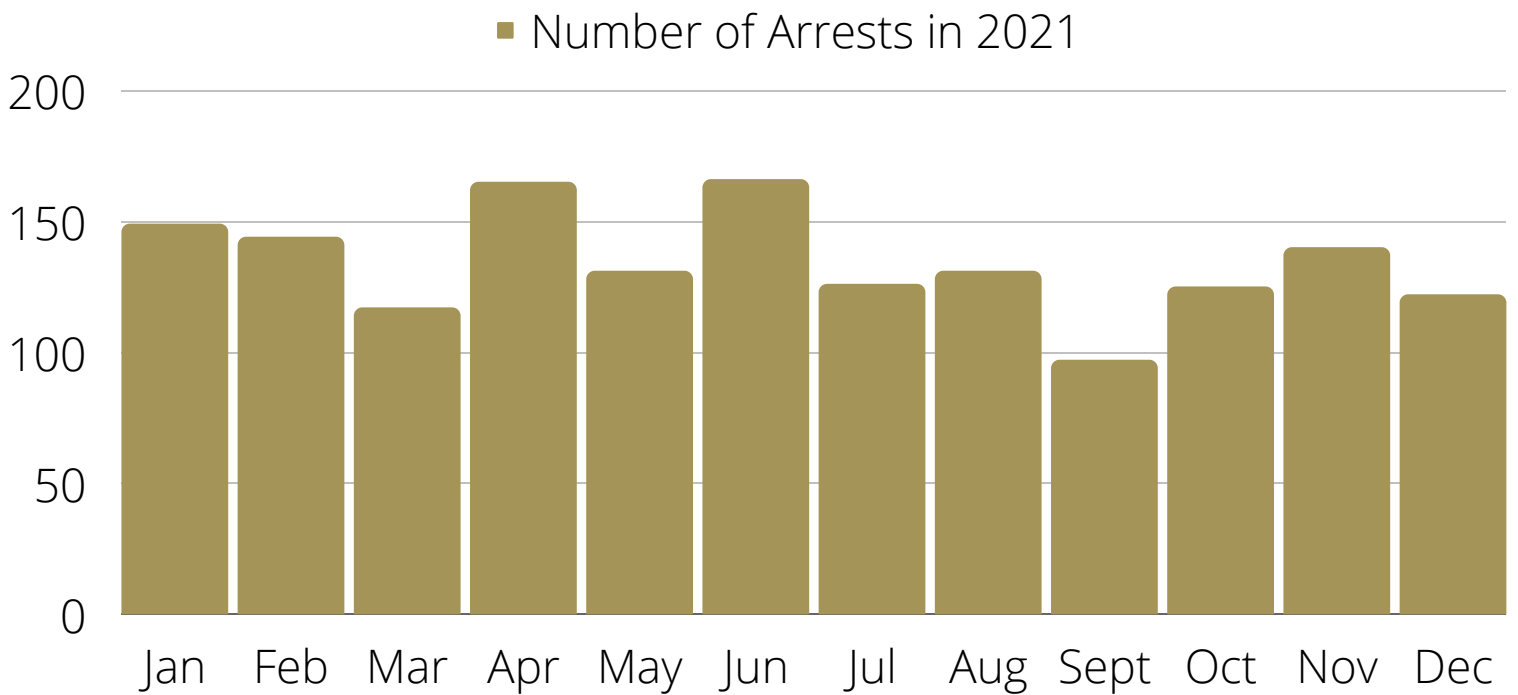

The most reported index crimes in 2021 for day shift was Fridays 1500-1600hrs (n=28) and night shift Tuesdays 1900-2000hrs (n=24).

Index Crimes by Day of Week and Hour of Day

Day Shift Index Crimes by Day of Week and Hour of Day

ARRESTS

2020

1,497
Arrests

2021

1,613
Arrests

2021 had a 8% increase in arrests as compared to 2020.

Annual Report 2021
Dunwoody Police Department

Crime Type	2017		2018		2019		2020		2021	
	Incidents	Arrests	Incidents	Arrests	Incidents	Arrests	Incidents	Arrests	Incidents	Arrests
Homicide	1	1	1	1	1	1	2	2	2	2
Rape	3	1	4	0	2	0	6	1	3	1
Robbery	21	4	34	5	24	7	22	6	30	2
Aggravated Assault	28	20	30	17	29	8	39	16	48	17
Burglary	136	8	157	23	165	8	84	8	93	9
Motor Vehicle Theft	91	7	85	11	102	9	94	9	92	8
Entering Autos	601	20	686	25	412	40	243	15	238	14
Shoplifting	706	525	726	620	858	748	611	396	609	321
Other Larceny-Theft	458	41	361	47	375	38	338	31	381	31
Total Violent Crime	53	26	69	23	56	16	69	25	83	22
Total Property Crime	1992	601	2015	726	1912	843	1370	459	1413	383
Total Index Crime	2045	627	2084	749	1968	859	1439	484	1496	405
Clearance Rate	31%		36%		44%		34%		27%	

Annual Report 2021
Dunwoody Police Department

The figures below show the distribution of arrests by hour of day, day of week, and the combination of hour of day and day of week. The most arrests occurred on Saturdays from 1500-1600hrs (n=23).