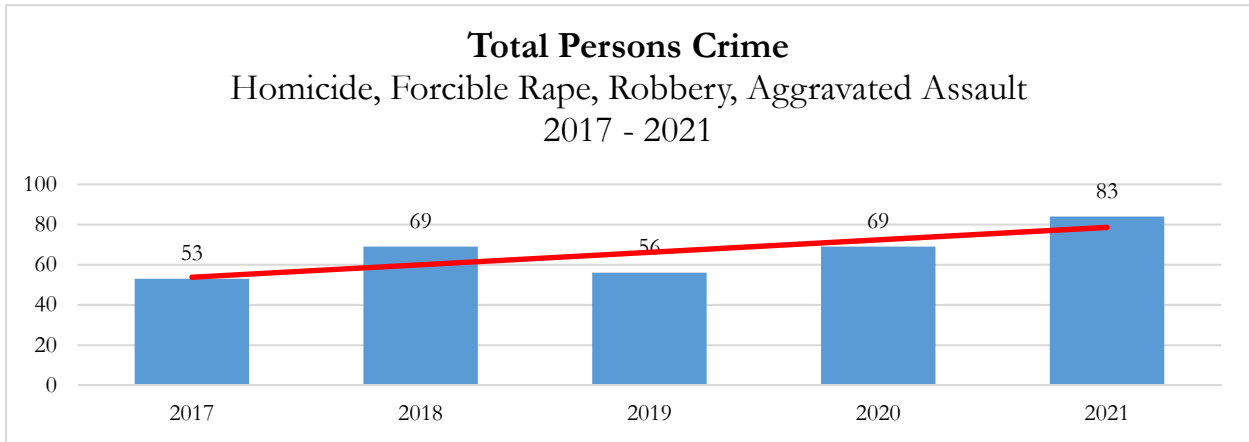

DUNWOODY POLICE DEPARTMENT

2021 ANNUAL REPORT

PREPARED BY
Analyst Lowe

INDEX CRIMES

2020

2021

2021 had a 4% increase in index crimes as compared to 2020.

CRIME STATS

2021

The following categories were pulled to closely represent "Crimes Against Persons": Homicide, Rape, Robbery, and Aggravated Assault and "Crimes Against Property": Burglary, Larceny, and Motor Vehicle Theft.

The City of Dunwoody had a total of 1,497 Crimes Against Persons and Property in 2021, a 3.24% increase from 2020.

Annual Report 2021
Dunwoody Police Department

Dunwoody Police Statistics 5-Year Comparison					
Type	2017	2018	2019	2020	2021
Homicide	1	1	1	2	2
Forcible Rape	3	4	2	6	3
Robbery	21	34	24	22	30
Aggravated Assault	28	30	29	39	48
Burglary	136	157	165	84	93
Motor Vehicle Theft	91	85	102	94	92
Entering Auto	601	686	412	243	237
Shoplifting	706	726	858	611	608
Larceny (Other)	458	361	375	338	383
Total Persons Crime	53	69	56	69	83
Total Property Crime	1992	2015	1912	1370	1413
Total Index Crime	2045	2084	1968	1439	1497
Total Calls for Service					
Officer Initiated	36,741	38,108	45,001	39,427	25,689
Citizen Initiated	25,203	22,261	23,175	18,670	21,332
Total CFS	61,944	60,369	68,176	58,097	47,021
Shift Officer Workload Statistics					
Incident Reports	5,050	5,113	5,229	4,255	4,703
Crash Reports	3,094	2,758	2,983	1,780	2,365
Citations	6,156	6,565	7,528	5,179	5,200
Field Interviews	410	465	492	311	407
Total Arrests	1,810	1,597	1,754	1,184	1,339
CID Workload Statistics					
Cases Assigned	1,949	2,062	1,582	927	790
Arrest Warrants	494	503	480	400	279
Search Warrants	116	83	71	69	69
CRT Workload Statistics					
Incident Reports	238	155	295	231	97
Crashes	50	152	109	61	39
Citations	2,703	1,489	4,797	3,329	1,971

The most reported index crimes in 2021 for day shift was Fridays 1500-1600hrs (n=28) and night shift Tuesdays 1900-2000hrs (n=24).

Index Crimes by Day of Week and Hour of Day

Day Shift Index Crimes by Day of Week and Hour of Day