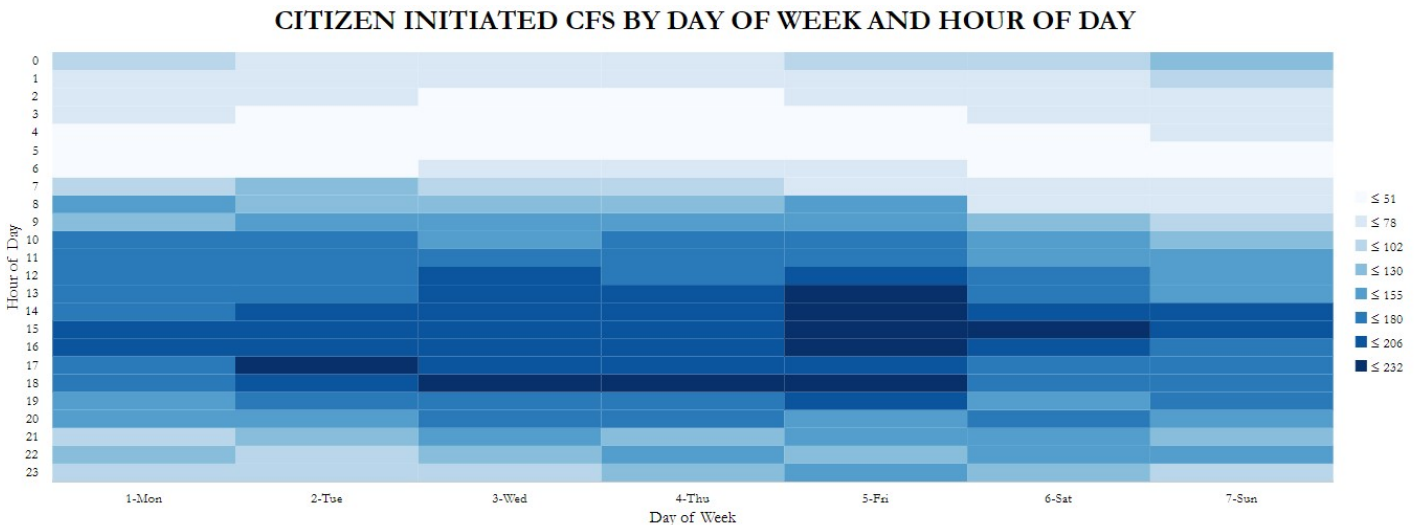

Annual Report 2021
Dunwoody Police Department

Citizen initiated calls for service accounted for 45% of all calls for service in Dunwoody. The figures below show the distribution of calls by day of week, hour of day, and the combination of day of week and hour of day. The most calls were on Fridays from 1500-1600hrs.