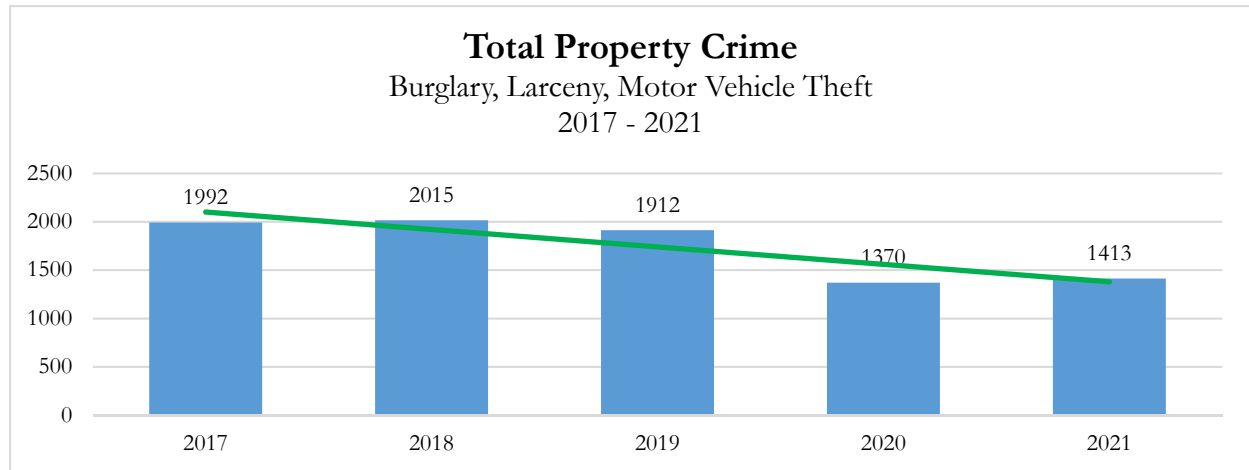

DUNWOODY POLICE DEPARTMENT

2021 ANNUAL REPORT

PREPARED BY
Analyst Lowe

INDEX CRIMES

2020

2021

2021 had a 4% increase in index crimes as compared to 2020.

CRIME STATS

2021

The following categories were pulled to closely represent "Crimes Against Persons": Homicide, Rape, Robbery, and Aggravated Assault and "Crimes Against Property": Burglary, Larceny, and Motor Vehicle Theft.

The City of Dunwoody had a total of 1,497 Crimes Against Persons and Property in 2021, a 3.24% increase from 2020.

Annual Report 2021
Dunwoody Police Department

Dunwoody Police Statistics 5-Year Comparison					
Type	2017	2018	2019	2020	2021
Homicide	1	1	1	2	2
Forcible Rape	3	4	2	6	3
Robbery	21	34	24	22	30
Aggravated Assault	28	30	29	39	48
Burglary	136	157	165	84	93
Motor Vehicle Theft	91	85	102	94	92
Entering Auto	601	686	412	243	237
Shoplifting	706	726	858	611	608
Larceny (Other)	458	361	375	338	383
Total Persons Crime	53	69	56	69	83
Total Property Crime	1992	2015	1912	1370	1413
Total Index Crime	2045	2084	1968	1439	1497
Total Calls for Service					
Officer Initiated	36,741	38,108	45,001	39,427	25,689
Citizen Initiated	25,203	22,261	23,175	18,670	21,332
Total CFS	61,944	60,369	68,176	58,097	47,021
Shift Officer Workload Statistics					
Incident Reports	5,050	5,113	5,229	4,255	4,703
Crash Reports	3,094	2,758	2,983	1,780	2,365
Citations	6,156	6,565	7,528	5,179	5,200
Field Interviews	410	465	492	311	407
Total Arrests	1,810	1,597	1,754	1,184	1,339
CID Workload Statistics					
Cases Assigned	1,949	2,062	1,582	927	790
Arrest Warrants	494	503	480	400	279
Search Warrants	116	83	71	69	69
CRT Workload Statistics					
Incident Reports	238	155	295	231	97
Crashes	50	152	109	61	39
Citations	2,703	1,489	4,797	3,329	1,971