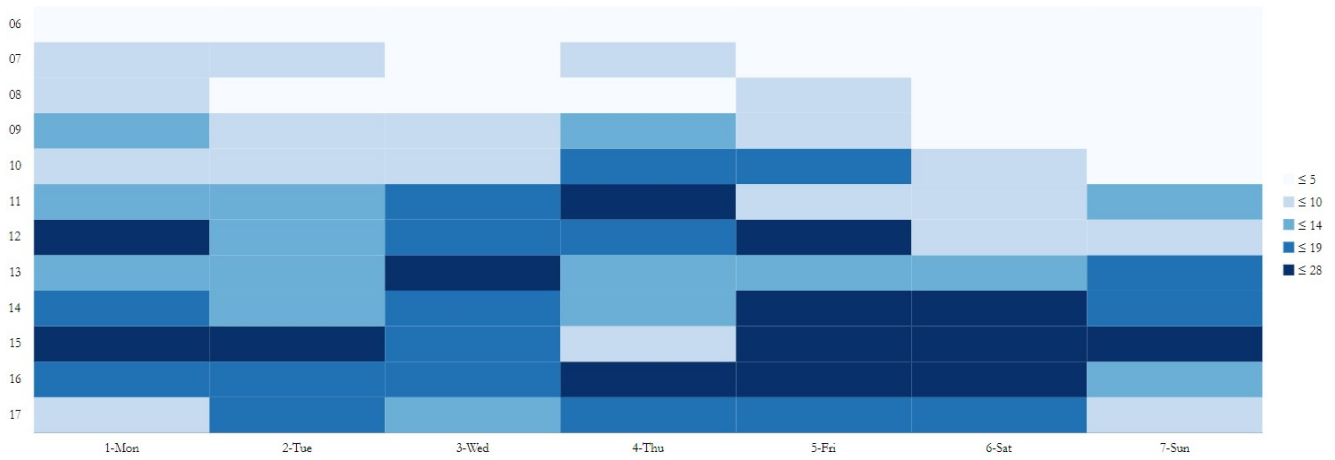

Annual Report 2021
Dunwoody Police Department

Annual Report 2021
Dunwoody Police Department

Reporting of index crimes begin increasing after 0600hrs, peaking at 1500hrs, and begin decreasing after 1900hrs. The figures below show the distribution of index crimes beginning at 0600hrs, day shift hours, and night shift hours. The dotted trend line indicates that index crimes increase during the day and decrease during night shift hours.

Annual Report 2021
Dunwoody Police Department

The day with the highest count of reported index crimes was Fridays for day shift and Sundays for night shift.

Annual Report 2021
Dunwoody Police Department

The most reported index crimes in 2021 for day shift was Fridays 1500-1600hrs (n=28) and night shift Tuesdays 1900-2000hrs (n=24).

Index Crimes by Day of Week and Hour of Day

Day Shift Index Crimes by Day of Week and Hour of Day