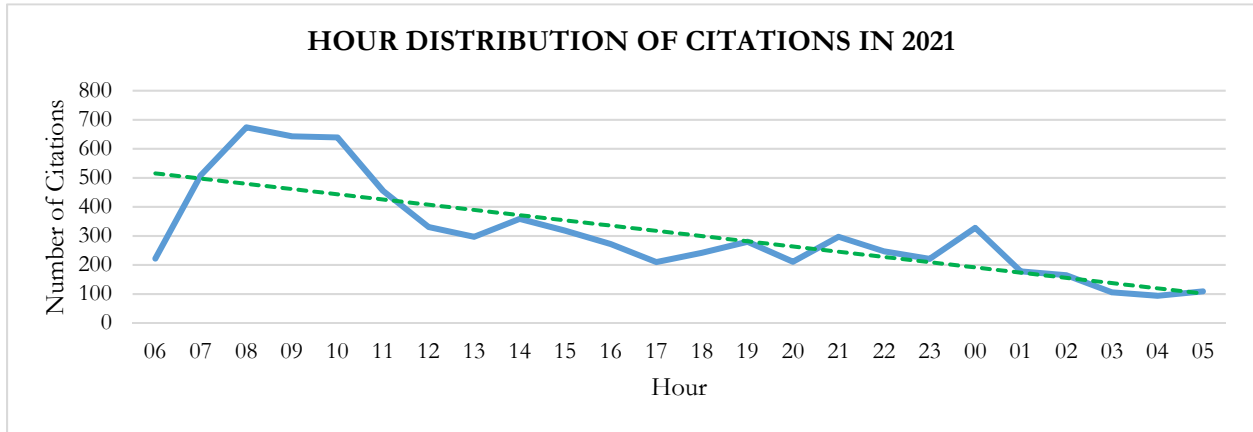

Annual Report 2021
Dunwoody Police Department

The figures below show the distribution of citations by hour of day, day of week, and the combination of hour of day and day of week. The most citations were written on Fridays from 0800-0900hrs.