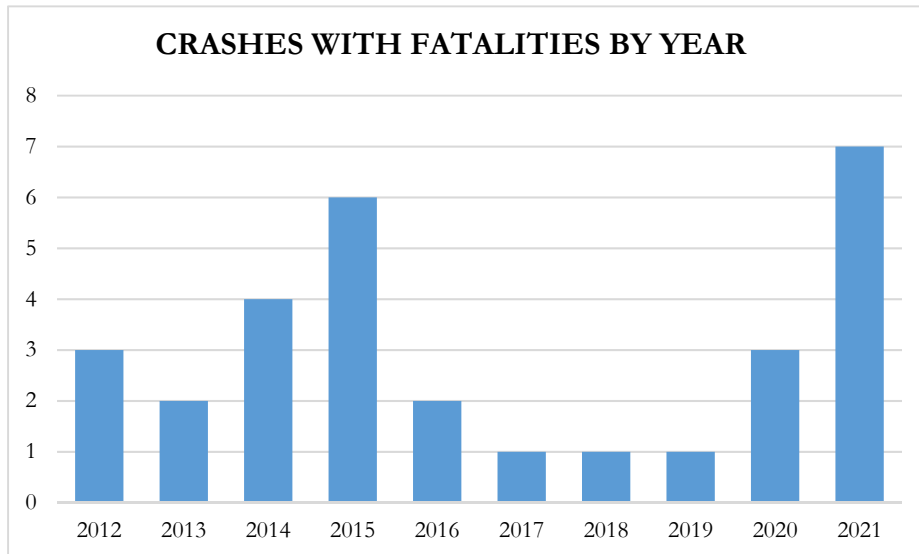

Annual Report 2021
Dunwoody Police Department

The City of Dunwoody had 2,494 crashes in 2021, a 33% increase from 2020 and a 20% decrease from 2017. Dunwoody had 7 fatality crashes in 2021, a significant increase over the past five years.