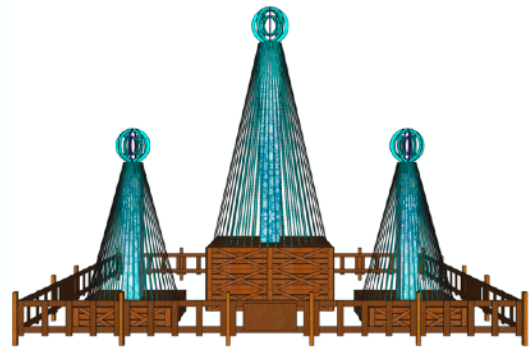

Snow Globe Sample

Chitwood Studios

Ski Lift Sample

Brook Run Holiday 2023

The second photo opportunity will be a life-size ski lift seat that you would ride up the slopes at a ski resort. The ski lift seat will be built into a wood facade featuring a winter landscape. Each photo op will be connected to each other with a lighted ski lined pathway. The area will be lit with a variety of lighting to bring the area to life.

Page 3 of 11

Mega Tree Show Area

Area Features:

This area will feature an animated RGB Pixel Mega Tree with tree topper. The mega tree will sit on top of an approximate 6' tall base giving a total height of over 30 feet. The mega tree will be complimented with two additional 12' RGB Pixel trees and will feature animated sequences that are synced with a mix of Holiday music. We will program an approximate 10 minute show that will run automatically throughout the evening. The speakers will be mounted in the show area so that anyone watching will be able to enjoy the show.

RGB Pixel Trees

RGB Pixel Trees

Marquee Letters with Pixel Tree

Adirondack Chairs with Fire Pit

The RGB Pixel Trees will feature a total of 9,600 RGB pixel lights and will be joined with additional moving head beam lights that will bring more excitement to the show. All three elements have the ability to display a variety of colors, images, video, and media content throughout the show.