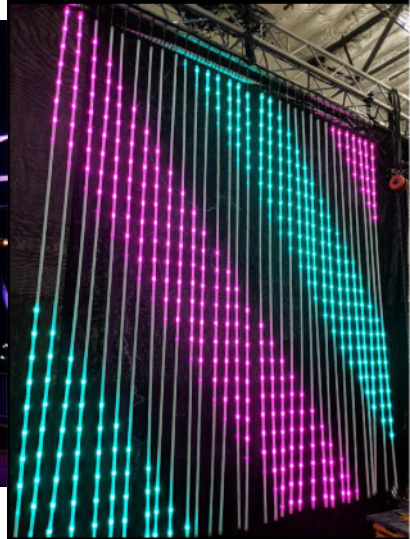

Glow Party Play Area

Continuing along the path toward the Mega Tree area you will find the Glow Party Play area. This area will feature RGB glow seesaws that the guests can play on. The area will be centered around a RGB color lit glow tree with an animated RGB Pixel wall as its background.

RGB Glow Tree Sample Shape

RGB Pixel Tree Light Sample

RGB Pixel Wall Sample

Giant Snow Flake

As you continue walking around the play area, the Apres Ski theme will continue as you find a Giant Snow Flake lit up in cool white mini LED lights approximately 16' long and 10' tall surrounded by cool white LED pole trees to complete the area.