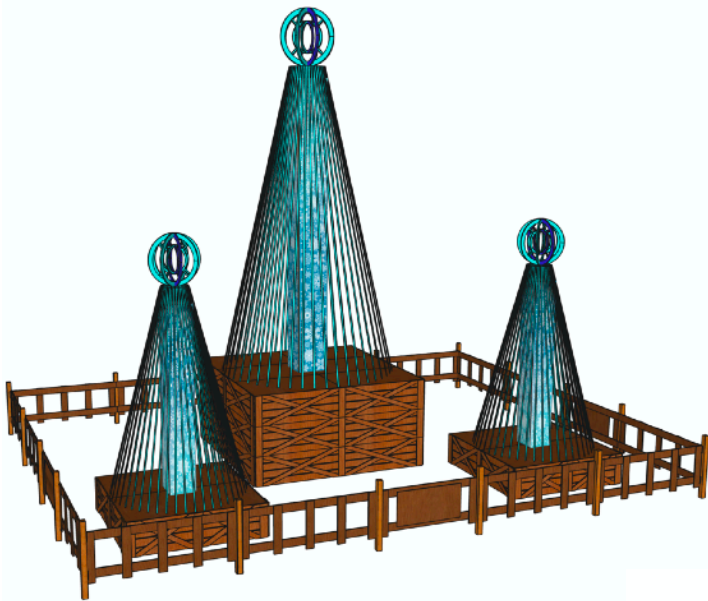

Photo Opportunity Area

Area Features:

This area will feature two life-size photo opportunities to allow the guests the opportunity to take pictures within two immersive displays. The area will be anchored by a life size snow globe that will be a mix of 2D and 3D construction. The snow globe will feature lighted trees in front of a snowy background for guests to interact with.

Snow Globe Sample

Chitwood Studios

Ski Lift Sample

Brook Run Holiday 2023

The second photo opportunity will be a life-size ski lift seat that you would ride up the slopes at a ski resort. The ski lift seat will be built into a wood facade featuring a winter landscape. Each photo op will be connected to each other with a lighted ski lined pathway. The area will be lit with a variety of lighting to bring the area to life.

Page 3 of 11

Mega Tree Show Area

Area Features:

This area will feature an animated RGB Pixel Mega Tree with tree topper. The mega tree will sit on top of an approximate 6' tall base giving a total height of over 30 feet. The mega tree will be complimented with two additional 12' RGB Pixel trees and will feature animated sequences that are synced with a mix of Holiday music. We will program an approximate 10 minute show that will run automatically throughout the evening. The speakers will be mounted in the show area so that anyone watching will be able to enjoy the show.

RGB Pixel Trees

RGB Pixel Trees

Marquee Letters with Pixel Tree

Adirondack Chairs with Fire Pit

The RGB Pixel Trees will feature a total of 9,600 RGB pixel lights and will be joined with additional moving head beam lights that will bring more excitement to the show. All three elements have the ability to display a variety of colors, images, video, and media content throughout the show.