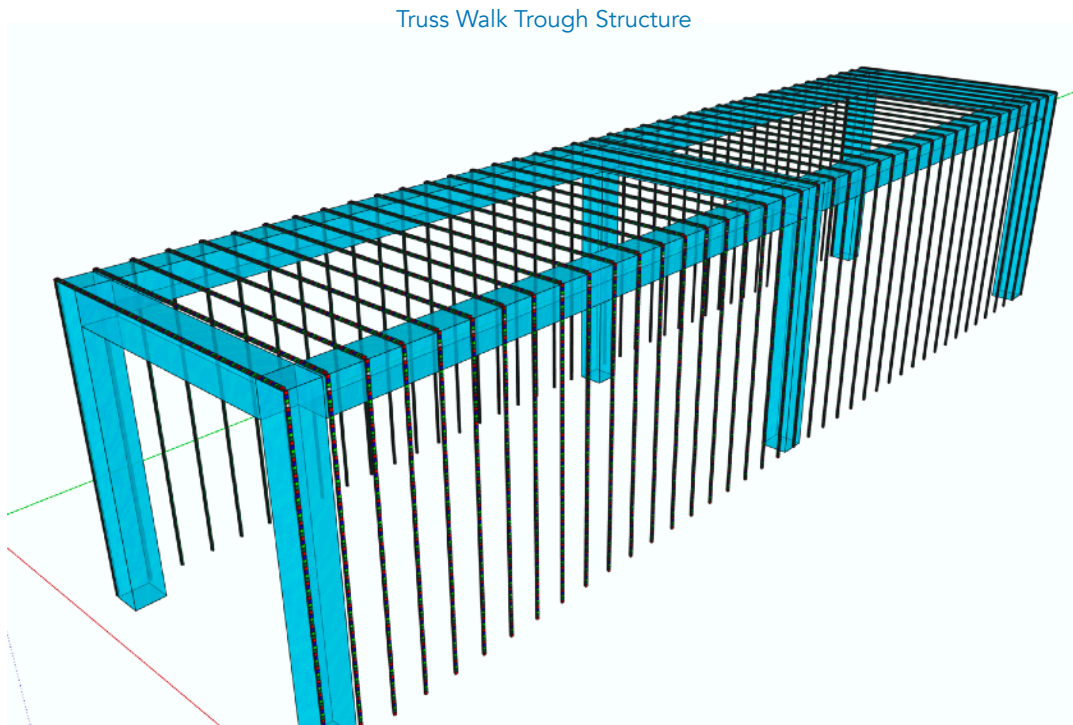

2nd Entrance into Playground (across from the Veterans Memorial)

Area Features:

We are going to create a Truss Tunnel of lights approximately 40' long. The mini LED lights will hang down both sides of the truss and will also create a ceiling of lights along the length of the truss. The sidewalk leading up to the park will be lit with C7 Pathway lights to lead the way.

Corner Tree Area Located across from the Skate Park

Area Features:

The corner across from the skate park will feature a Large glowing sign that will honor the 15 year anniversary of Dunwoody. The sign will also be decorated with various holiday decor to fit in with the ongoing theme.

Playground Tree Lighting

Area Features:

The Crepe Myrtles (7) will be wrapped with mini LED lights. (Refer to Overview for placement)

The bushes around the Crepe Myrtles will be wrapped with mini LED lights. (Refer to Overview for placement)