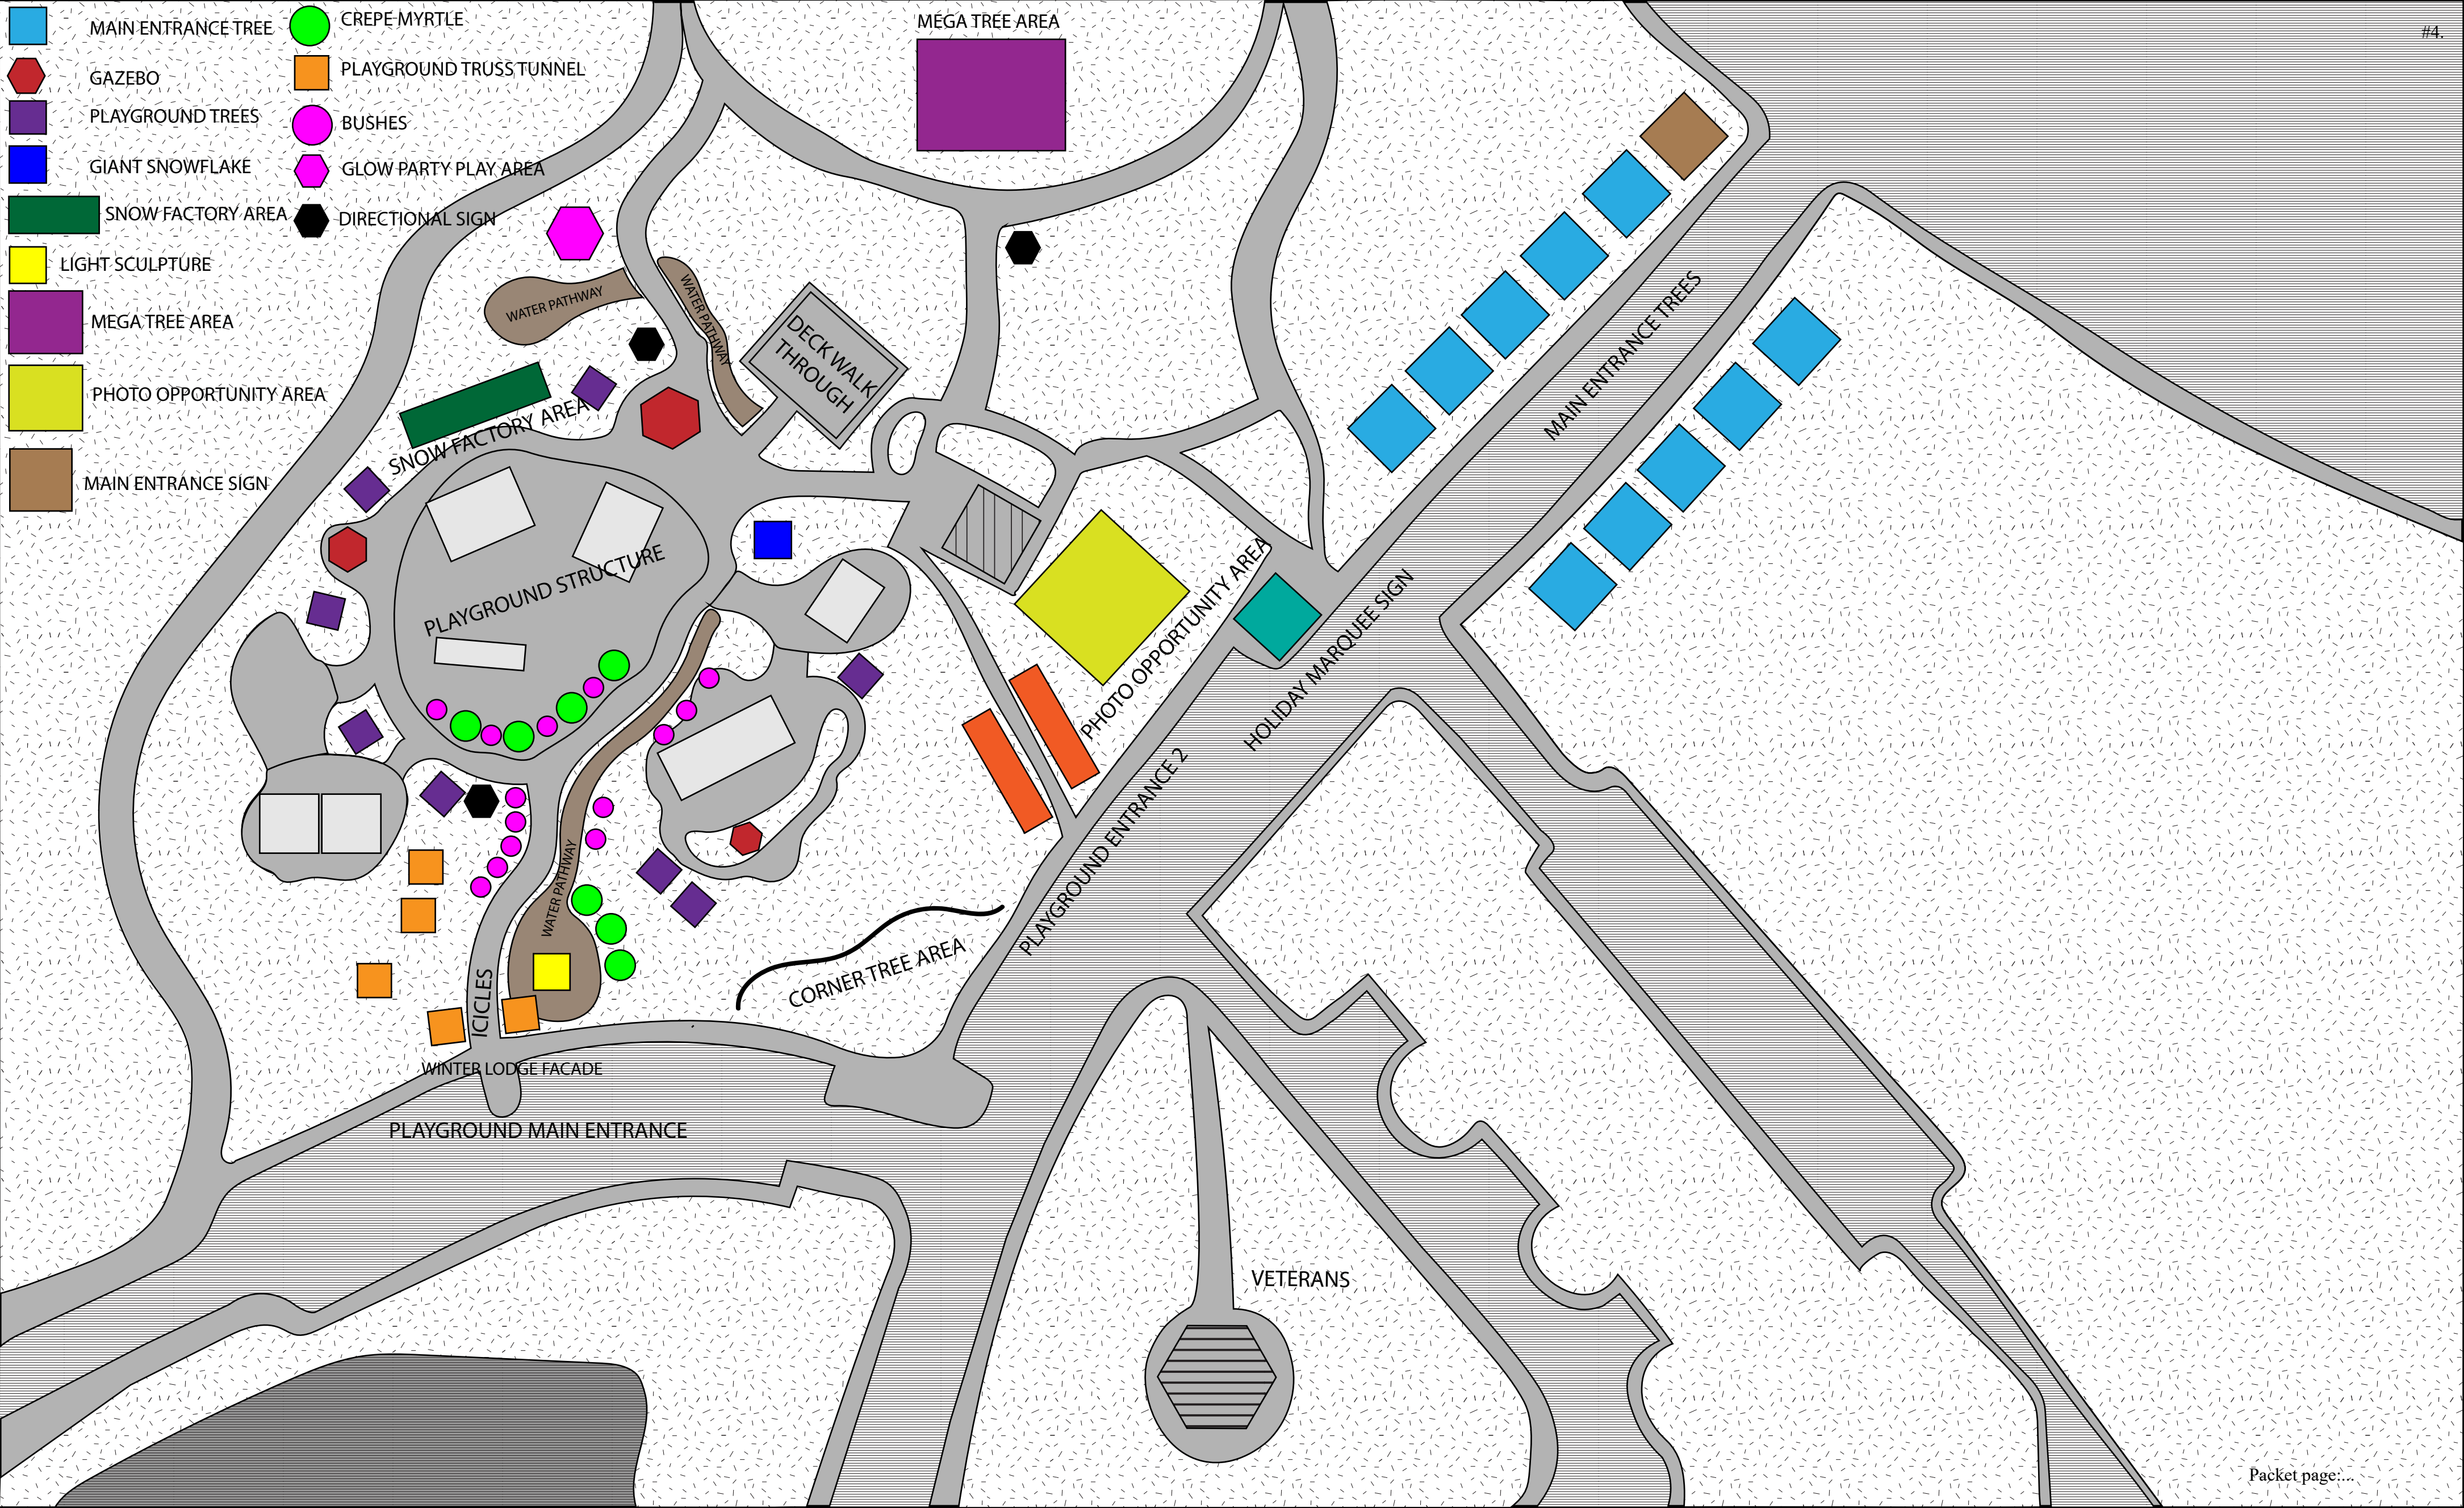

Approximate Total Light Count - 85,000

Load In Dates:
November 2023

Display Open:
December 1-31, 2023

Strike Dates:
January 2024

Proposed Fee: \$80,000

Submitted By:

CHITWOOD
S T U D I O S

Brandon Chitwood
404.391.7026
info@chitwoodstudios.com

- MAIN ENTRANCE TREE
- PLAYGROUND TREES
- GIANT SNOWFLAKE
- SNOW FACTORY AREA
- LIGHT SCULPTURE
- MEGA TREE AREA
- PHOTO OPPORTUNITY AREA
- MAIN ENTRANCE SIGN

- CREPE MYRTLE
- PLAYGROUND TRUSS TUNNEL
- BUSHES
- GLOW PARTY PLAY AREA
- DIRECTIONAL SIGN