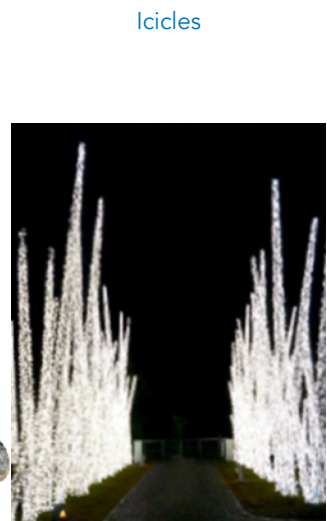

To continue the Apres Ski theming, we will have 4 areas setup with faux fire pits and Adirondack chairs for viewing the show. As you walk up to the Mega Tree area you will first notice the large lighted marque style letters spelling out "Apres Ski". The letters will be approximately 6' tall.

Main Playground Entrance

Area Features:

The Playground Entrance located across from the skate park will be considered the main entrance into the Winter Resort Lodge Area. The main entrance will feature a lighted winter lodge facade with a mix of wood and mini LED lights. As you pass through the entrance you will feel as if you are walking into an expansive winter lodge lobby. The facade will be completely covered with mini LED lights creating the ceiling and walls. The front facade will feature a lighted sign following along with the overall theme. We will use cool white mini LED lights on top of the structure to create a snow covered roof. The front of the facade will feature two lighted trees to compliment the front of the lodge.

As you walk through the Main Entrance you will be walking under a ceiling of lights as you make your way through to the standing icicle clumps ranging in sizes from 4' to 10' as you walk up the walkway into the play ground.